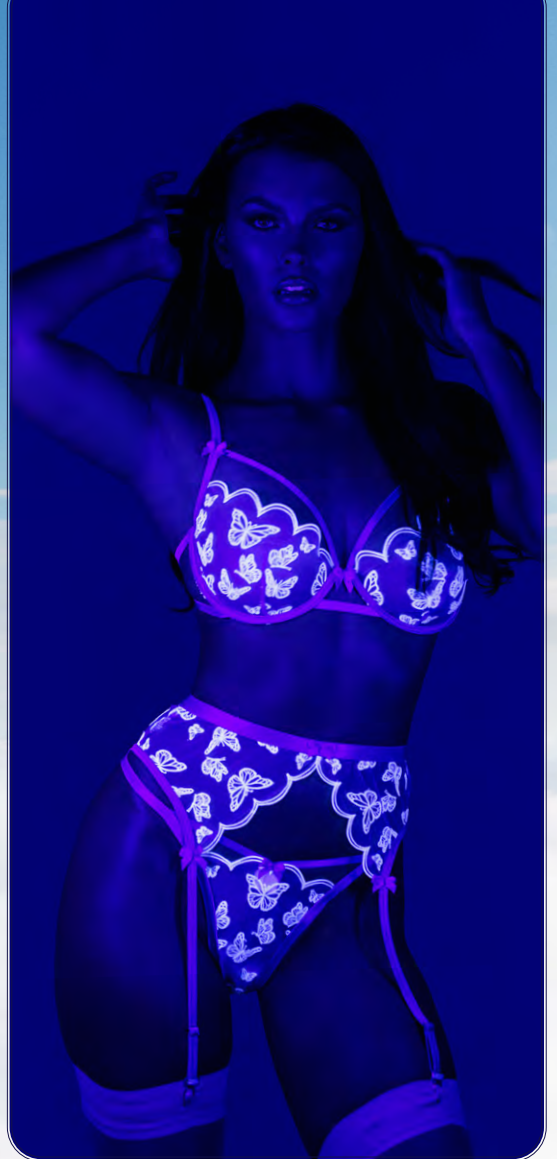

LI604 Butterfly Glow 3-Piece Short Set

Glow-in-the-dark butterfly embroidered illusion tulle

Bra:

- Satin ribbon bow detail
- Demi cup with underwire
- Hook & eye closure

Garter Belt:

- Satin ribbon bow detail
- Adjustable garter straps
- Hook closure

Thong:

- Single string thong back
- Cotton gusset

Color: Lavender/White

Size: XS, S, M, L, XL

*Takes up to 10 minutes for fabric to glow in the dark