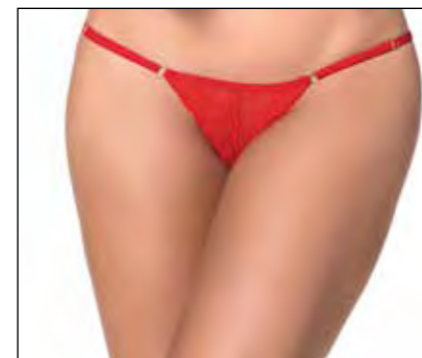

116 - CHAIN CAGE PANTY
ADJUSTABLE STRAPS
BLACK - S/M, M/L

117 - OPEN BACK PANTY
ADJUSTABLE STRAPS
CROTCHLESS
BLACK - S/M, M/L

118 - LACE KEYHOLE PANTY
BLACK/WHITE ELASTIC
S/M, M/L

121 - CROTCHLESS BOYSHORT
BLACK - S/M, L/XL