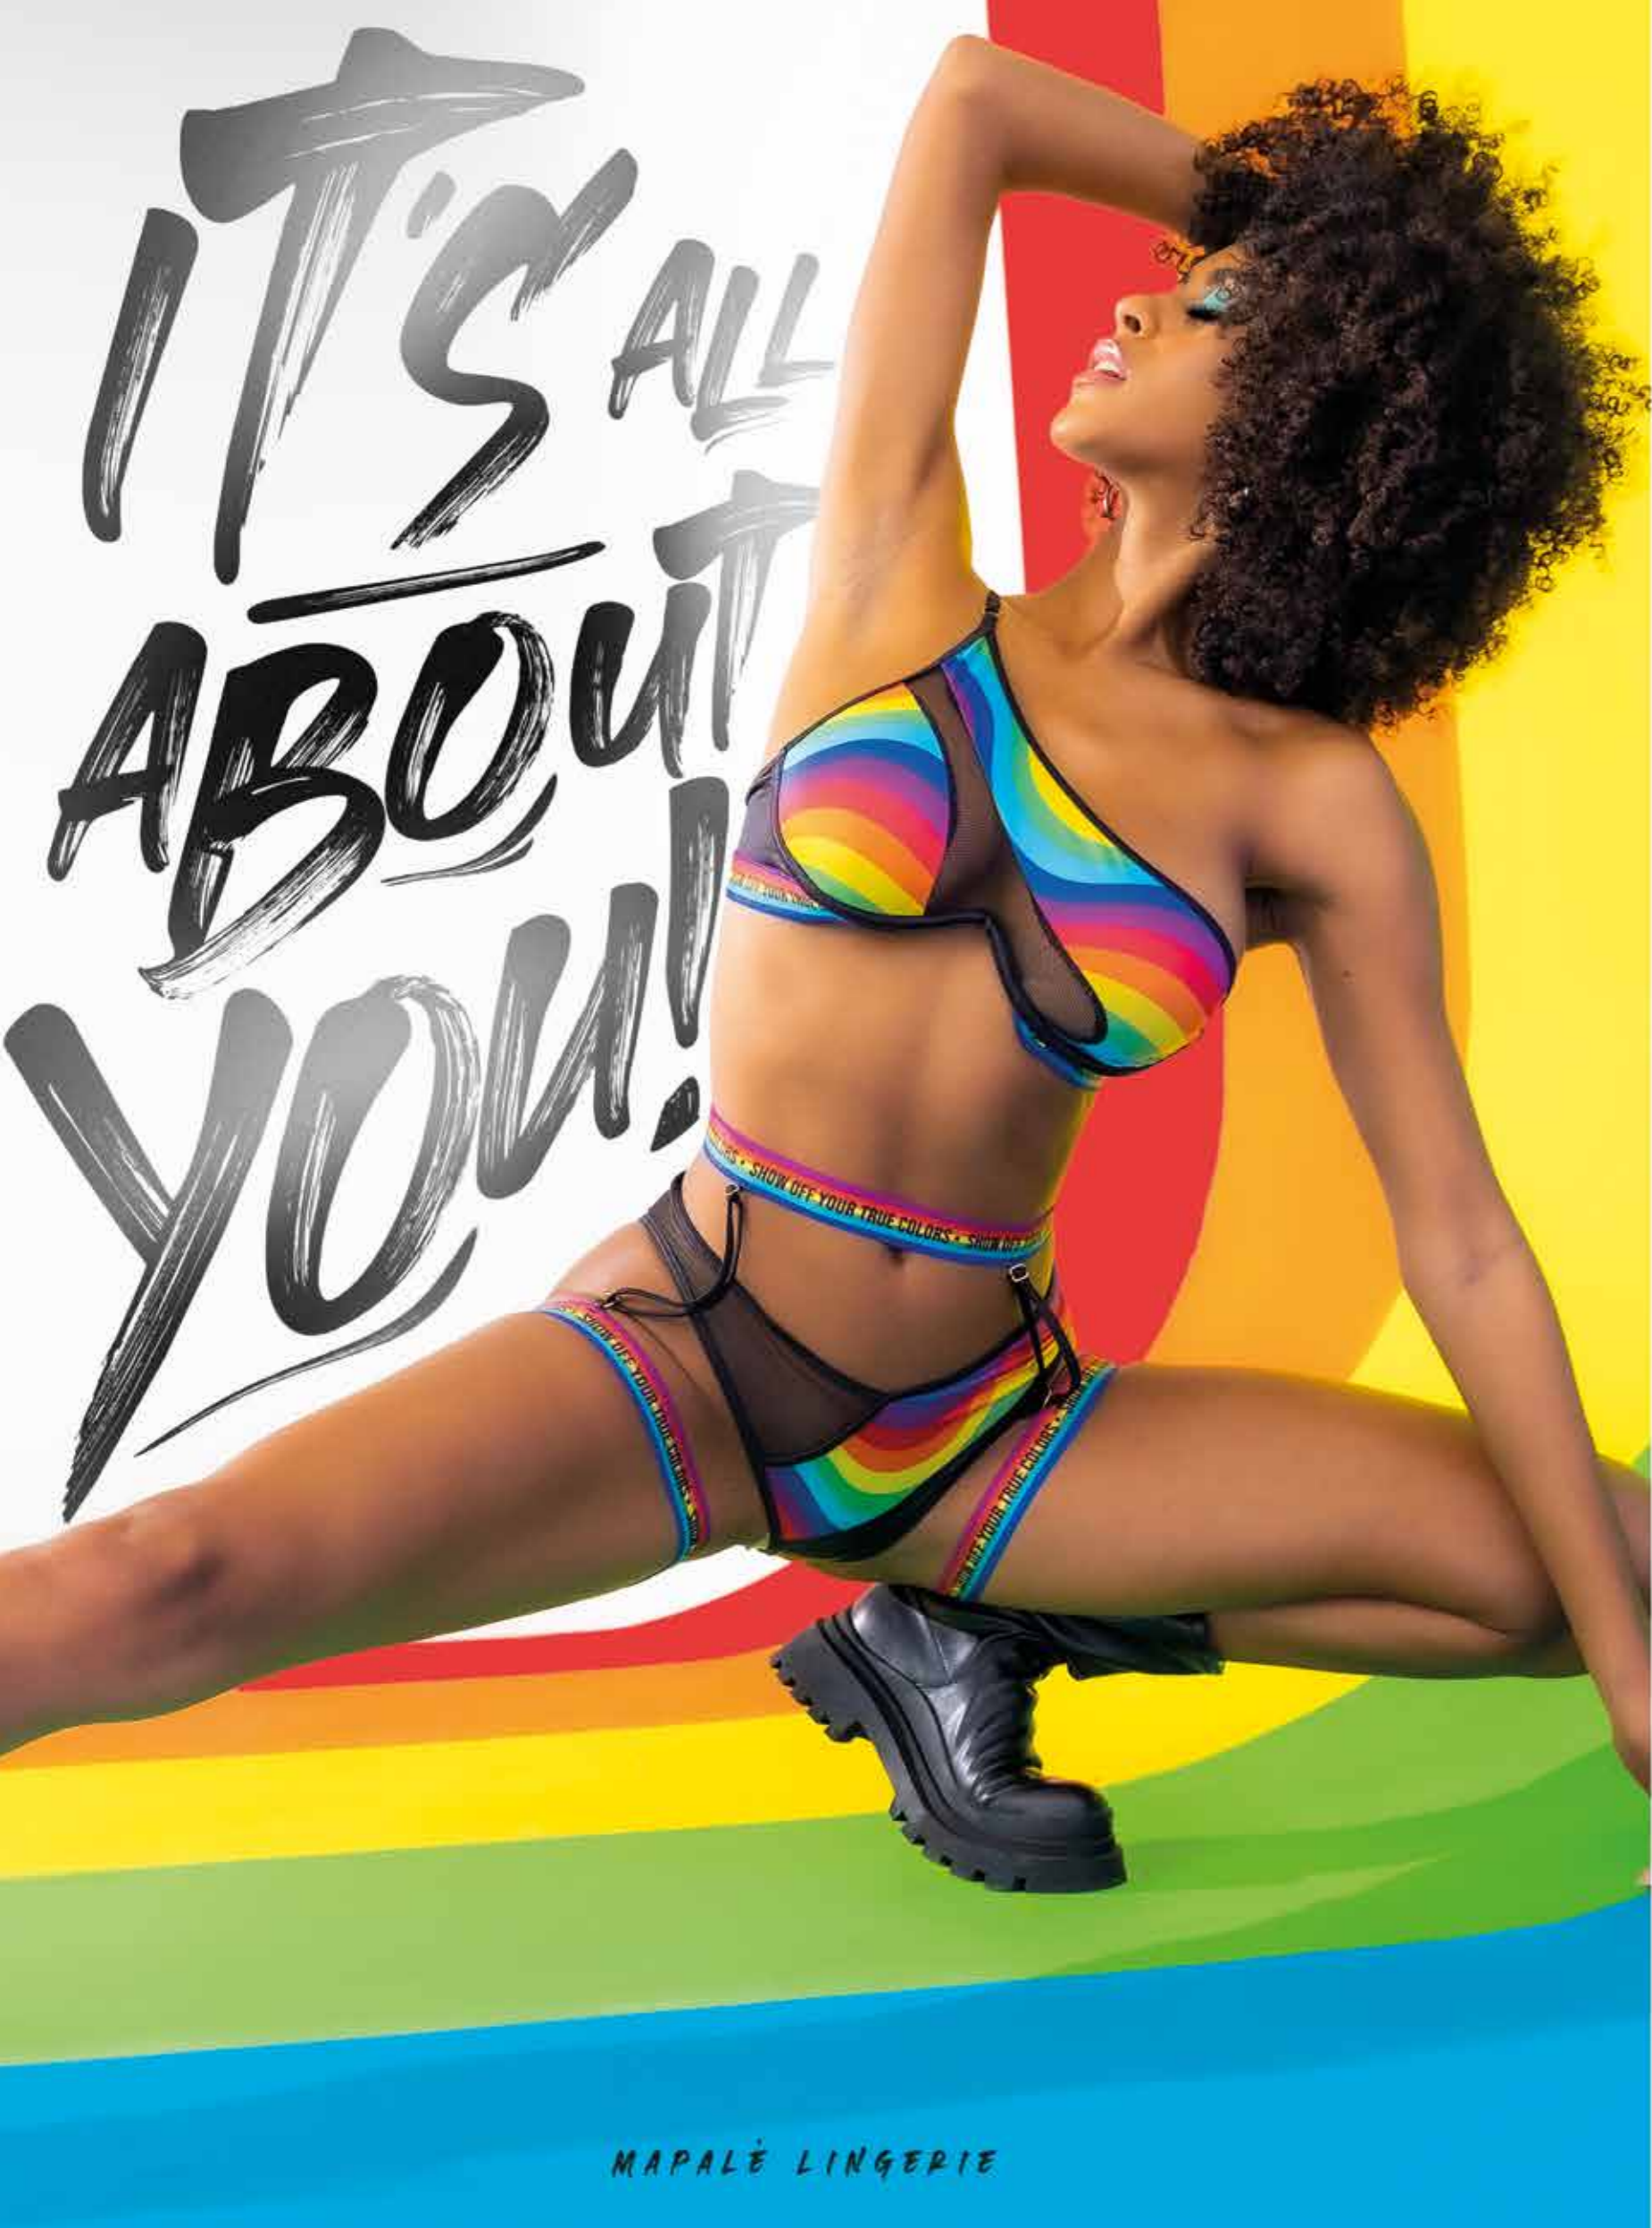

MAPALÉ LINGERIE