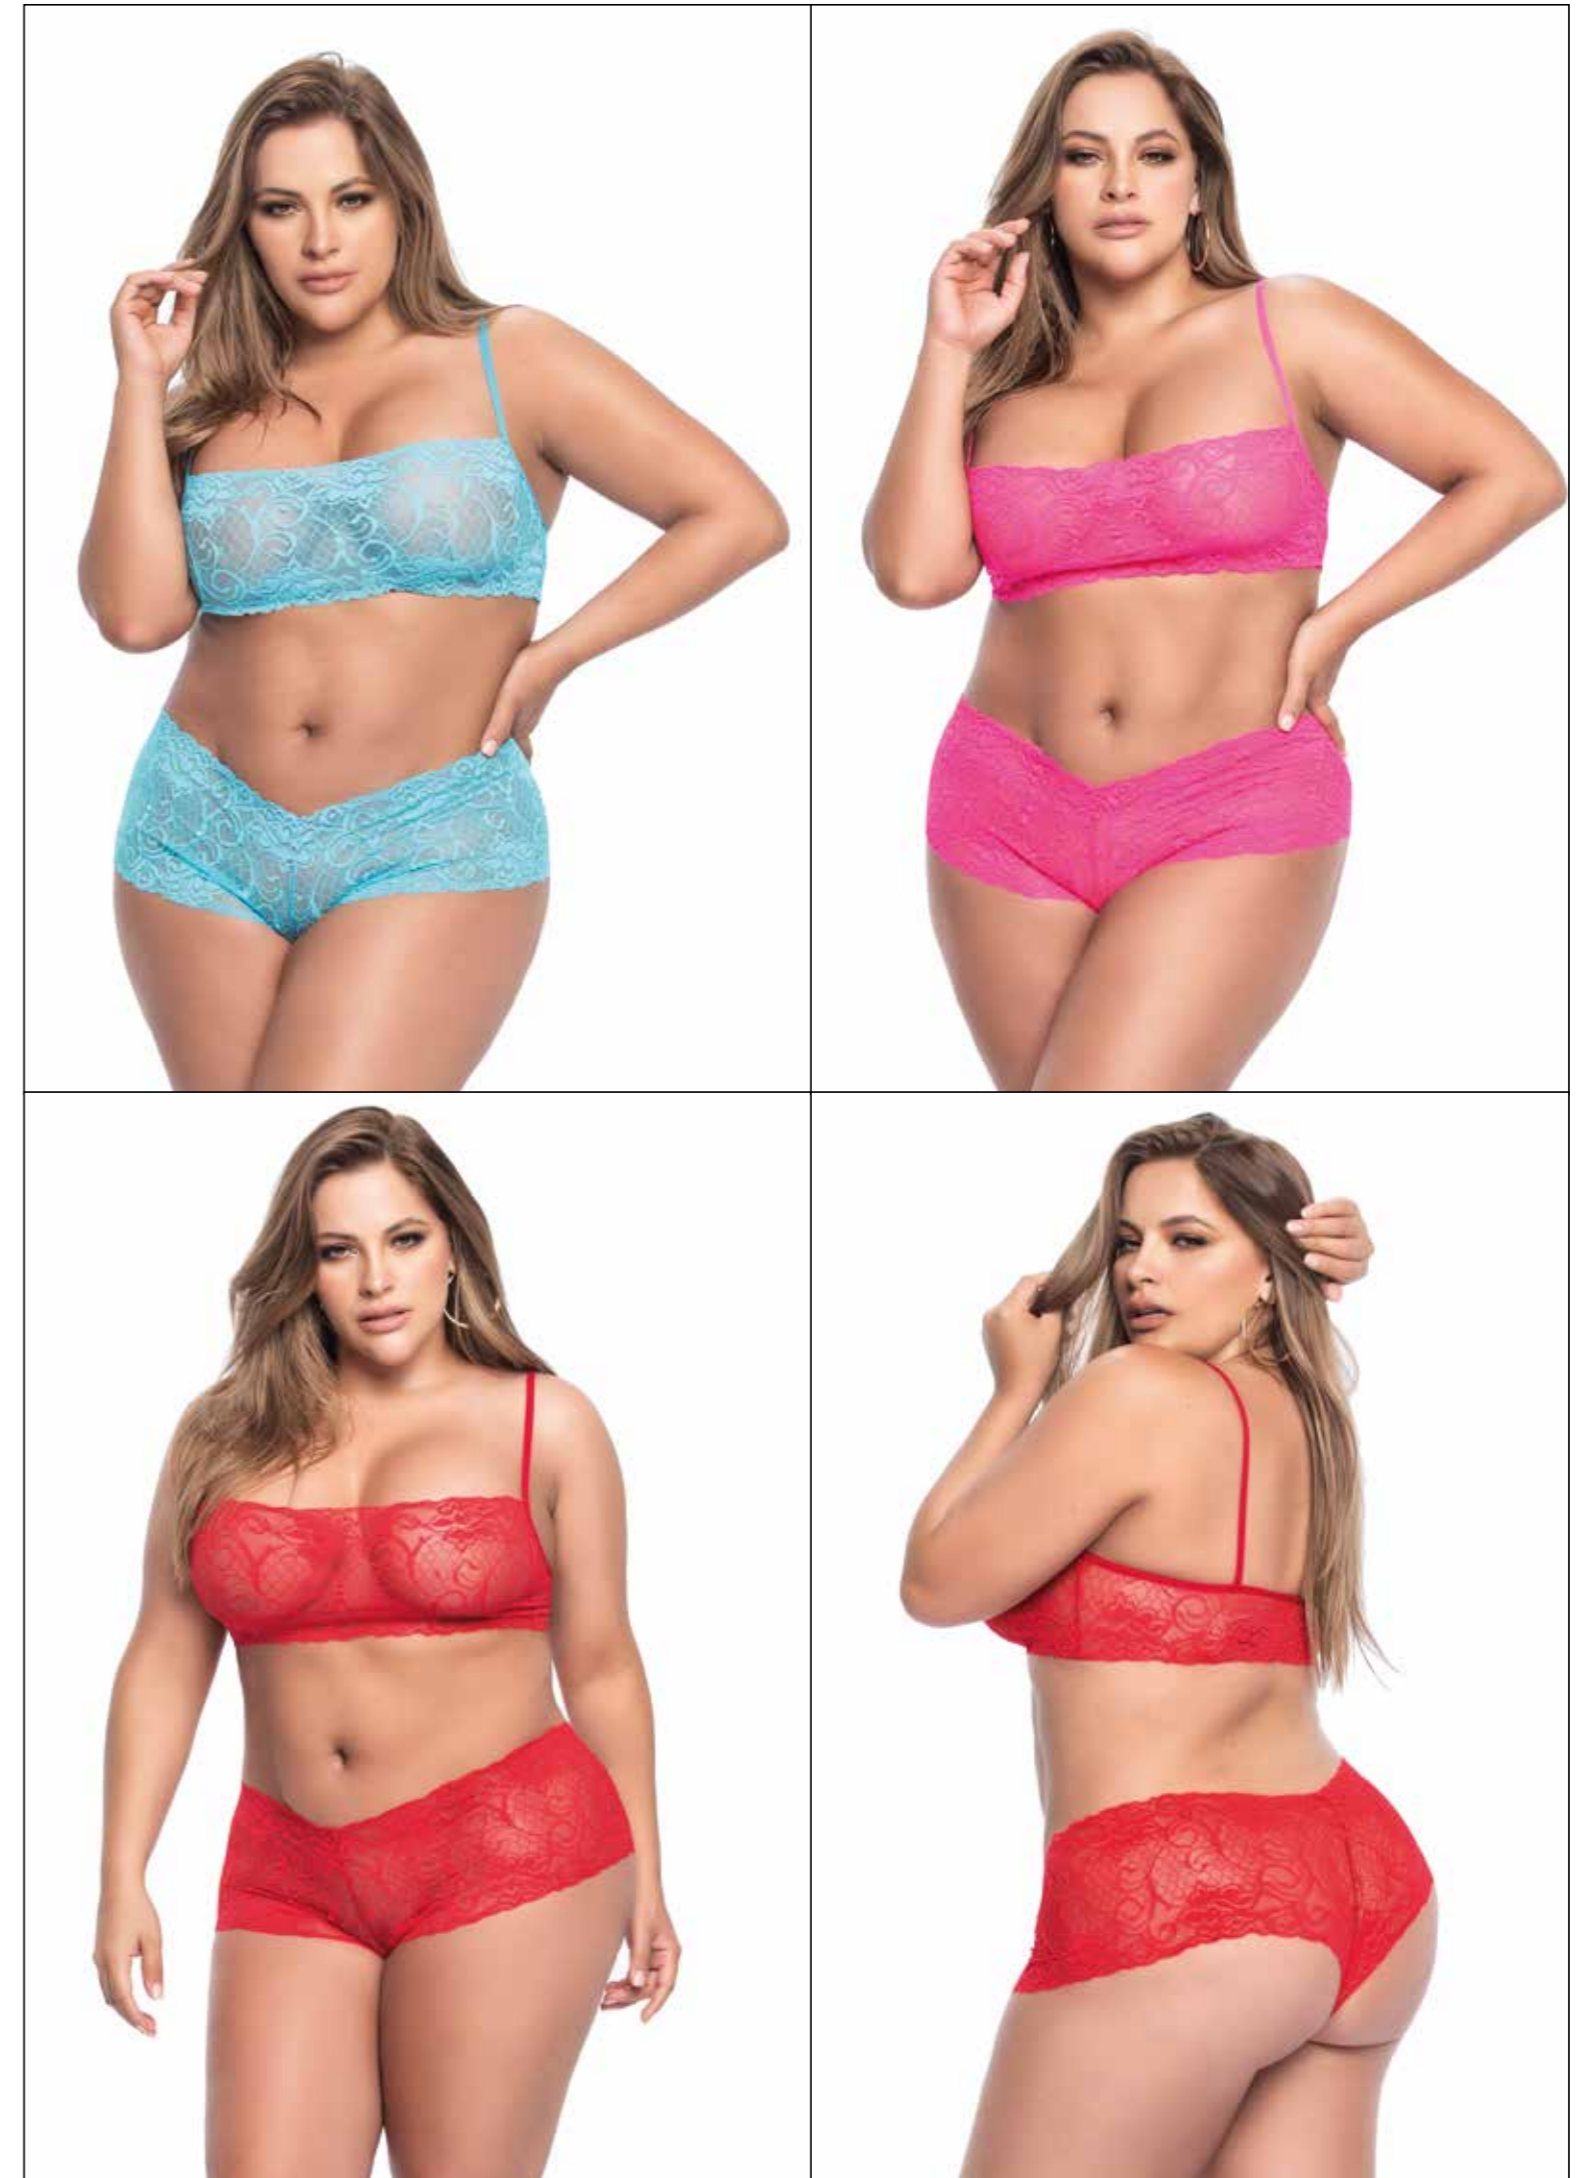

206X - PANTY AND TOP LACE SET - BLACK, RED, HOT PINK, TURQUOISE - 1X/2X, 2X/3X