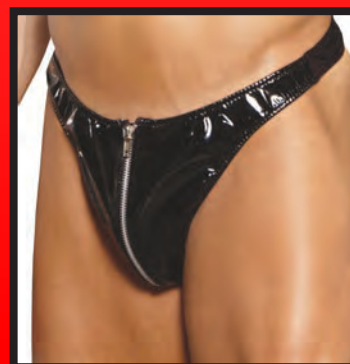

V9211-V9211X - Zip up vinyl
thong. One Size and XL