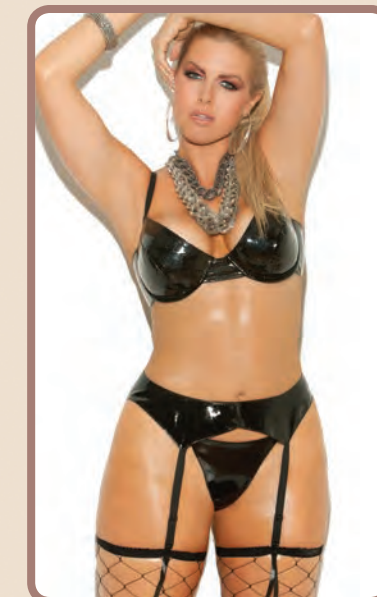

L9776X - Zip front leather garter belt with stud detail. Queen

L9168X - Leather garter belt. Queen

V9214X - Vinyl garter belt. Queen

ELEGANT MOMENTS LEATHER™

L1220 - 2 piece set. Leather and chain halter neck bra with O rings, adjustable straps and adjustable back buckle closure. Matching chain belt with adjustable back buckle closure. One Size