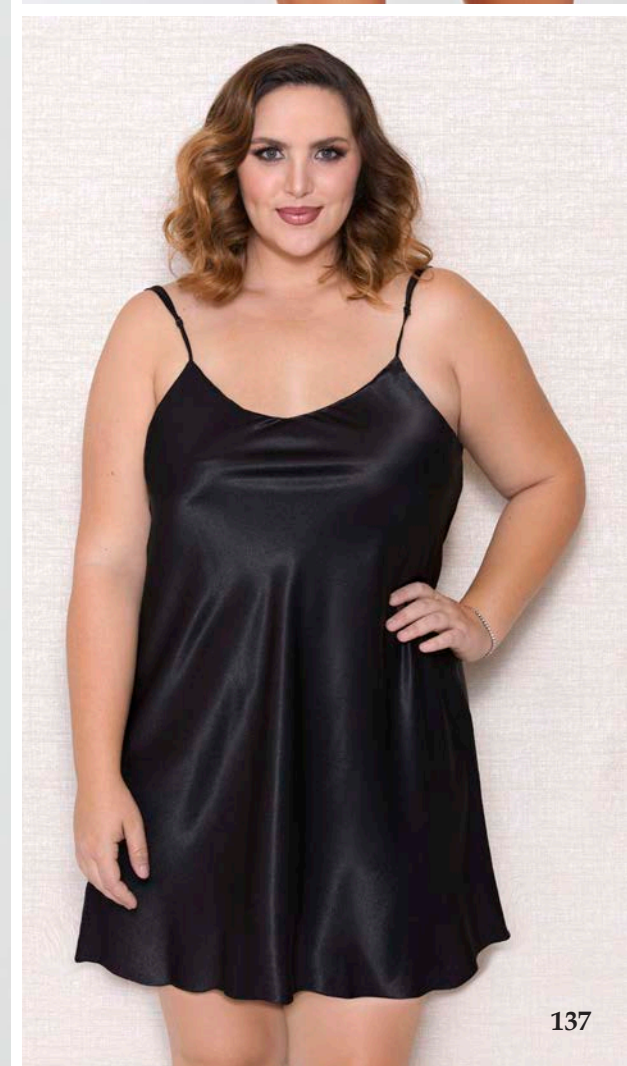

Black, Burgundy,
Peacock, Red, Rose-Gold,
White
7853 - S, M, L, XL
7853X - 1X, 2X, 3X