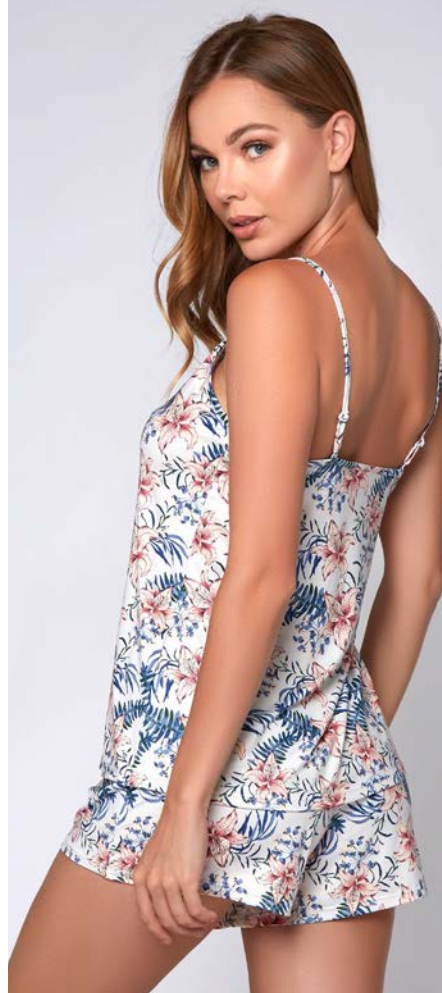

Cream
78146
XS, S, M, L, XL

Cream
78141 - XS, S, M, L, XL
78141X - 1X, 2X, 3X

Elie Cami Set