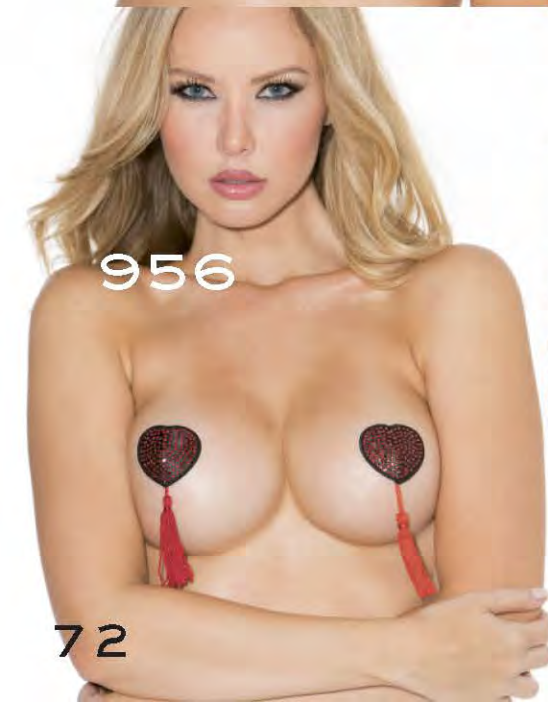

PASTIES

BOXED TO SELL

955
GLITTER
HEART
SHAPED
PASTIES WITH
TASSLE, SELF-
ADHESIVE,
RE-USEABLE.
COLORS:
BLACK, GOLD,
RED, SILVER.
ONE SIZE.
EACH COLOR
COMES BOXED.

959
SEQUIN STAR
SHAPED
PASTIES
SELF ADHESIVE,
RE-USEABLE.
COLORS:
BLACK,
PURPLE, SILVER
ONE SIZE.
EACH COLOR
COMES BOXED.

956
SATIN AND RHINESTONE
HEART SHAPED PASTIES WITH
TASSLE, SELF ADHESIVE, RE-
USEABLE. COLOR: BLACK/RED.
ONE SIZE. COMES BOXED.

957
SATIN CIRCLE SHAPED
PASTIES WITH SHEER RUFFLE
TRIM AND WHITE BOW, SELF
ADHESIVE, RE-USEABLE. COLOR:
BLACK/WHITE. ONE SIZE. COMES
BOXED.

958
SATIN AND RHINESTONE
CIRCLE SHAPED PASTIES
WITH RHINESTONE TASSLE. SELF
ADHESIVE, RE-USEABLE. COLOR:
CLEAR. ONE SIZE. COMES BOXED.

956

957

958