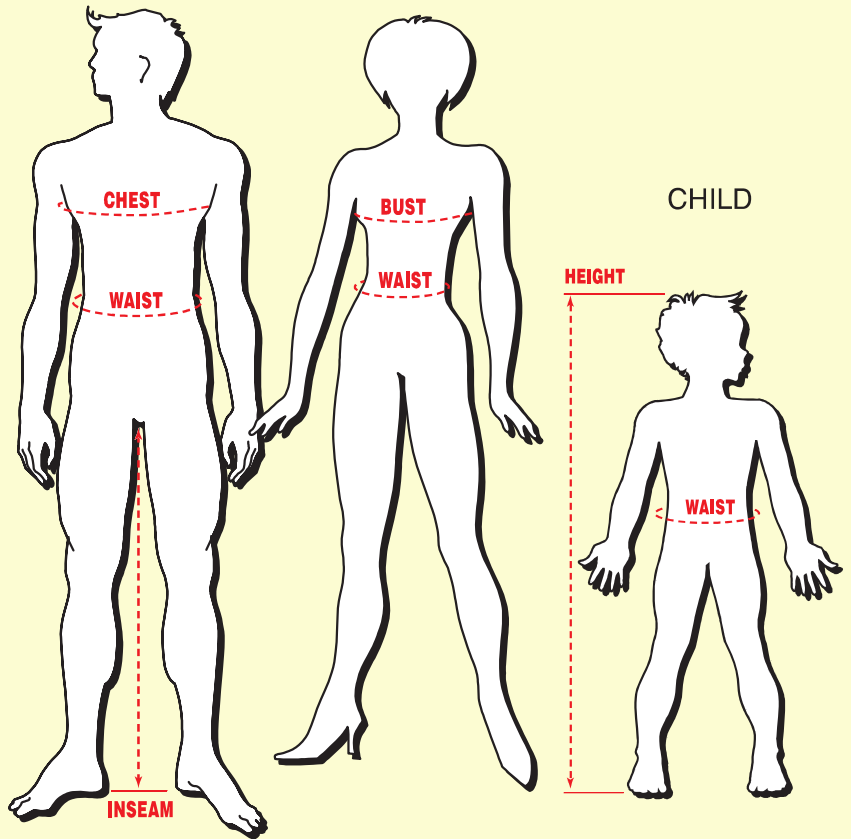

SIZE CHARTS

ADULTS

ADULT MALES			
SIZE	CHEST	WAIST	INSEAM
Small	36"	26"- 28"	33"
Medium	42"	30"- 34"	33"
Large	46"	36"- 40"	33"
Plus Size	50"	42"- 46"	33"
1X	50"	46"	
2X	56"	52"	

ADULT FEMALES		
SIZE	BUST	WAIST
Extra Small	32"- 34"	22"- 24"
Small	33"- 35"	25"- 26"
STD (Medium)	36"- 38"	27"- 30"
Large	38"- 40"	31"- 34"
Plus Size	42"- 44"	35"- 38"
1X	45"	39"
2X	50"	43"

GIRL'S TEEN SIZE		
SIZE	BUST	WAIST
STD	32"- 34"	22"- 24"

BOY'S TEEN SIZE	
JACKET SIZE	
34-36	

GIRL'S TWEEN SIZE		
SIZE	BUST	WAIST
Small	27"	24"
Medium	29"	27"

CHILDREN		
SIZE	HEIGHT	WAIST
Toddler	35"- 39"	22"- 24"
Small	44"- 48"	25"- 26"
Medium	50"- 54"	27"- 30"
Large	56"- 60"	31"- 34"

INFANTS	
SIZE	AGE
Newborn	0-6 Months
Infant	6-12 Months

2ND SKIN®	
Sizing Chart by Height	
ADULTS	M MEDIUM SIZE If you are between 5' and 5'4" tall
	L LARGE SIZE If you are between 5'4" and 5'10" tall
	XL EXTRA LARGE SIZE If you are between 5'10" and 6'3" tall
KIDS	M MEDIUM SIZE If you are between 3'11" and 4'5" tall
	L LARGE SIZE If you are between 4'6" and 5' tall