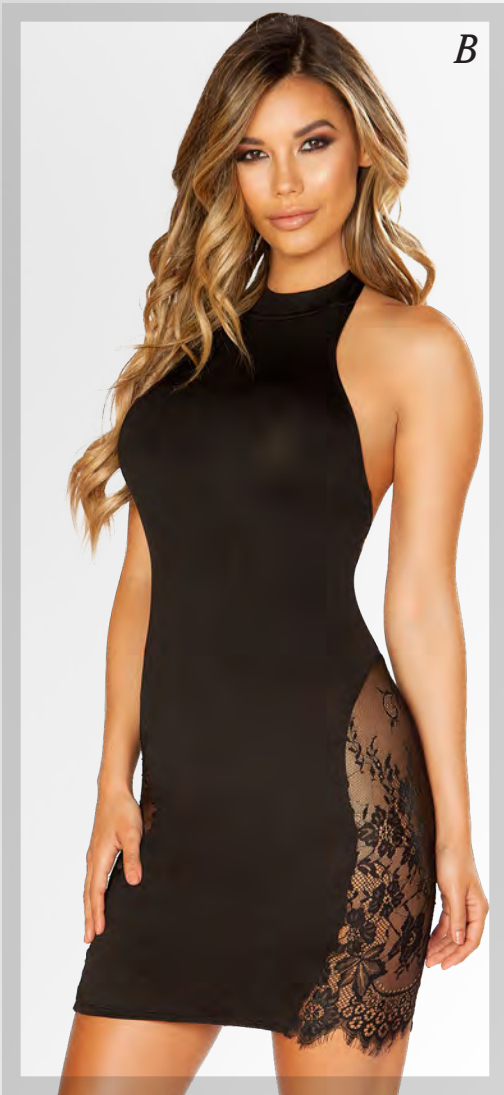

A)3774

Long Sleeved Eyelash Lace Dress with White Satin Lining
Color: Black/White • Size: S, M, L

B)3658

Long Sleeved Eyelash Lace Dress with Pink Satin Lining
Color: Black/Pink • Size: S, M, L

B

A

C

A)3775
*Long Sleeved
 Eyelash lace
 Dress with V wire*
 Color: Black • Size: S, M, L

B)3652
*Halter Neck Dress with
 Eyelash Lace Panels*
 Color: Black • Size: S, M, L

C)3507
*Short Dress with Eyelash
 Lace Panels*
 Color: Black • Size: S, M, L

3776
Eyelash Lace Mini Dress with Contrast Color Lining
Colors: Black/Pink, Black/Red • Size: S, M, L