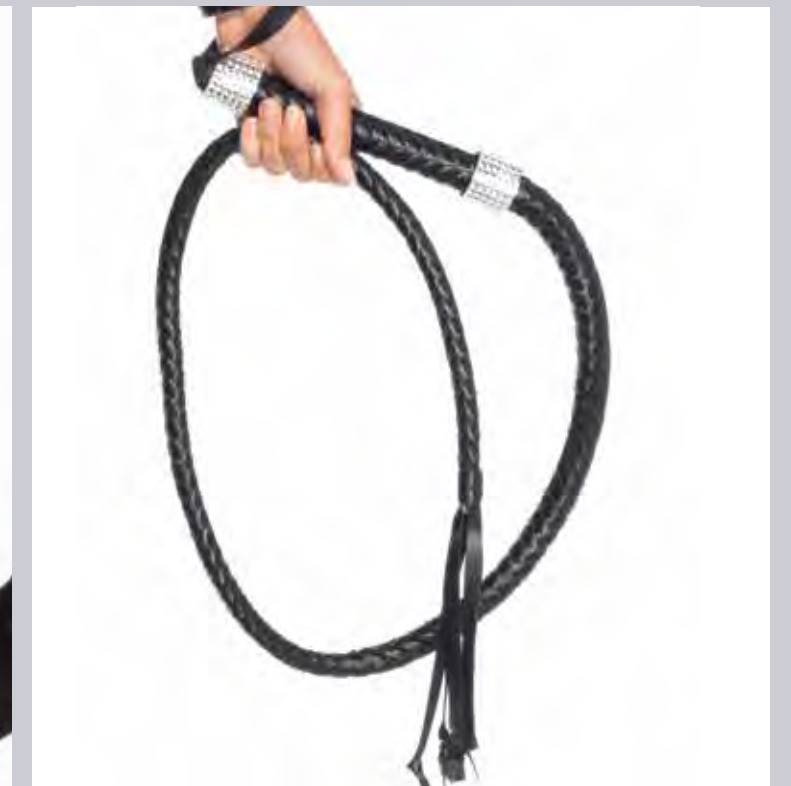

28115

Spandex boy shorts.
Color: Black, White One Size
Packaging: Hang tag

2628

Masquerade rabbit mask.
Color: Black, White One Size (6 pieces/pack min)

3732

Leopard kitty crop.
Color: Leopard One Size
Packaging: Hang tag