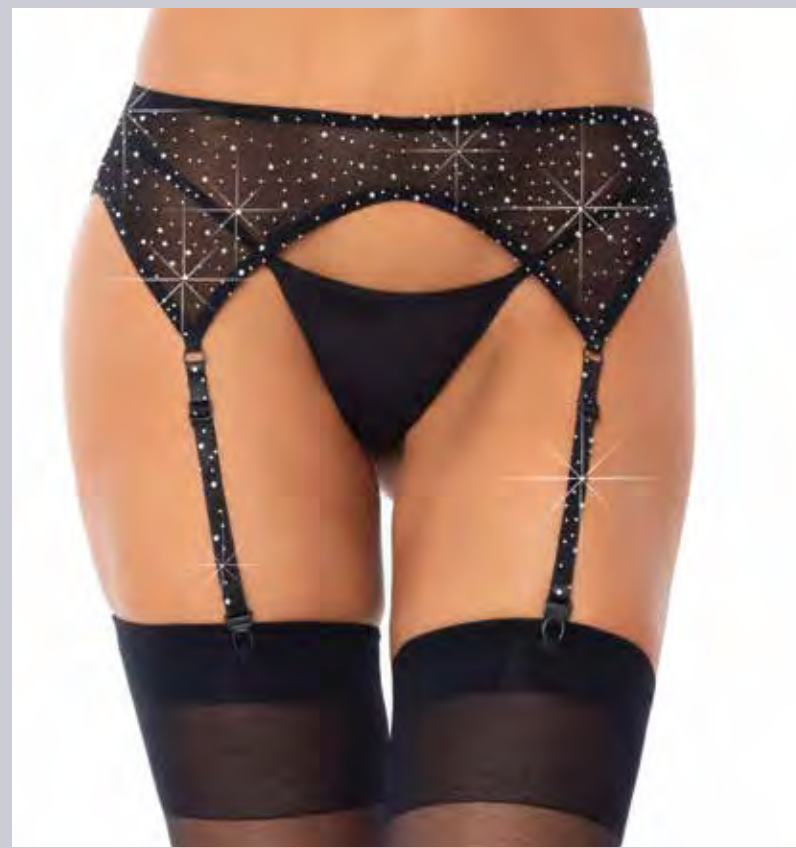

8886

Rhinestone garter belt.
Color: Black One Size Packaging: Hang tag