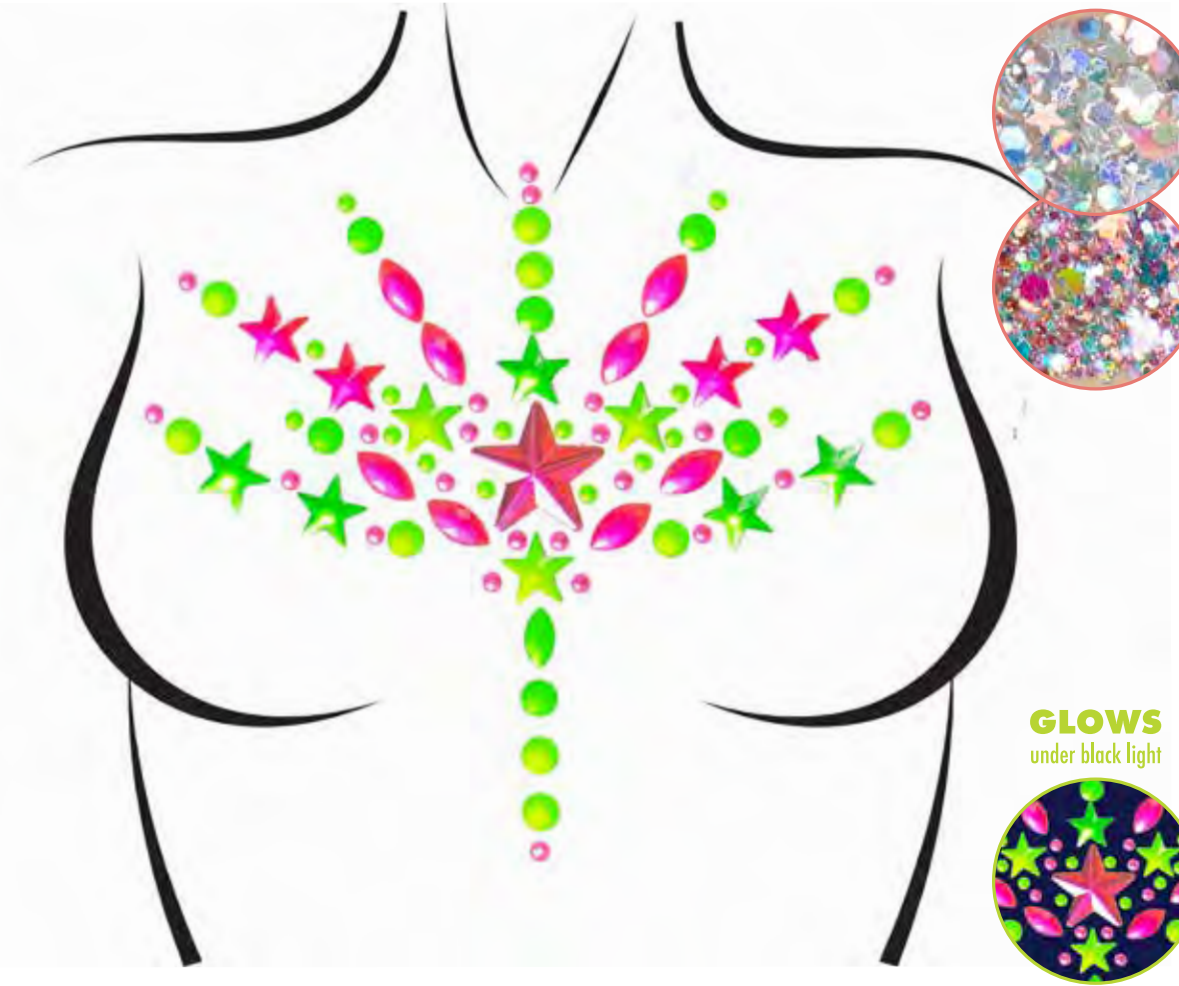

EYE020

DOTD
adhesive face jewels
sticker.

Color: Multi
One Size
Packaging: Card

EYE004

ARISTA adhesive face jewels sticker.
(6pc. per pack)

Color: Multi
One Size
Packaging: Card

BODY GLITTER INCLUDED

BODY015