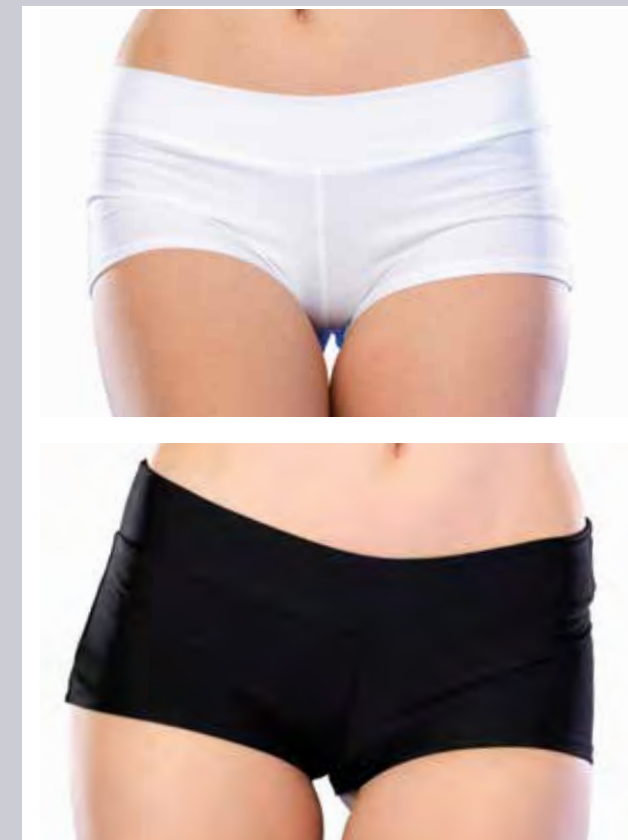

2399

Spandex Y back g-string.
Color: *Assorted Color Package, All Nude Package, All Black Package.
*3 PC Black, 3 PC White, 2 PC Red, 2 PC Bubble Gum Pink, 2 PC Neon Pink
(12PC per pack) One Size Packaging: Poly bag