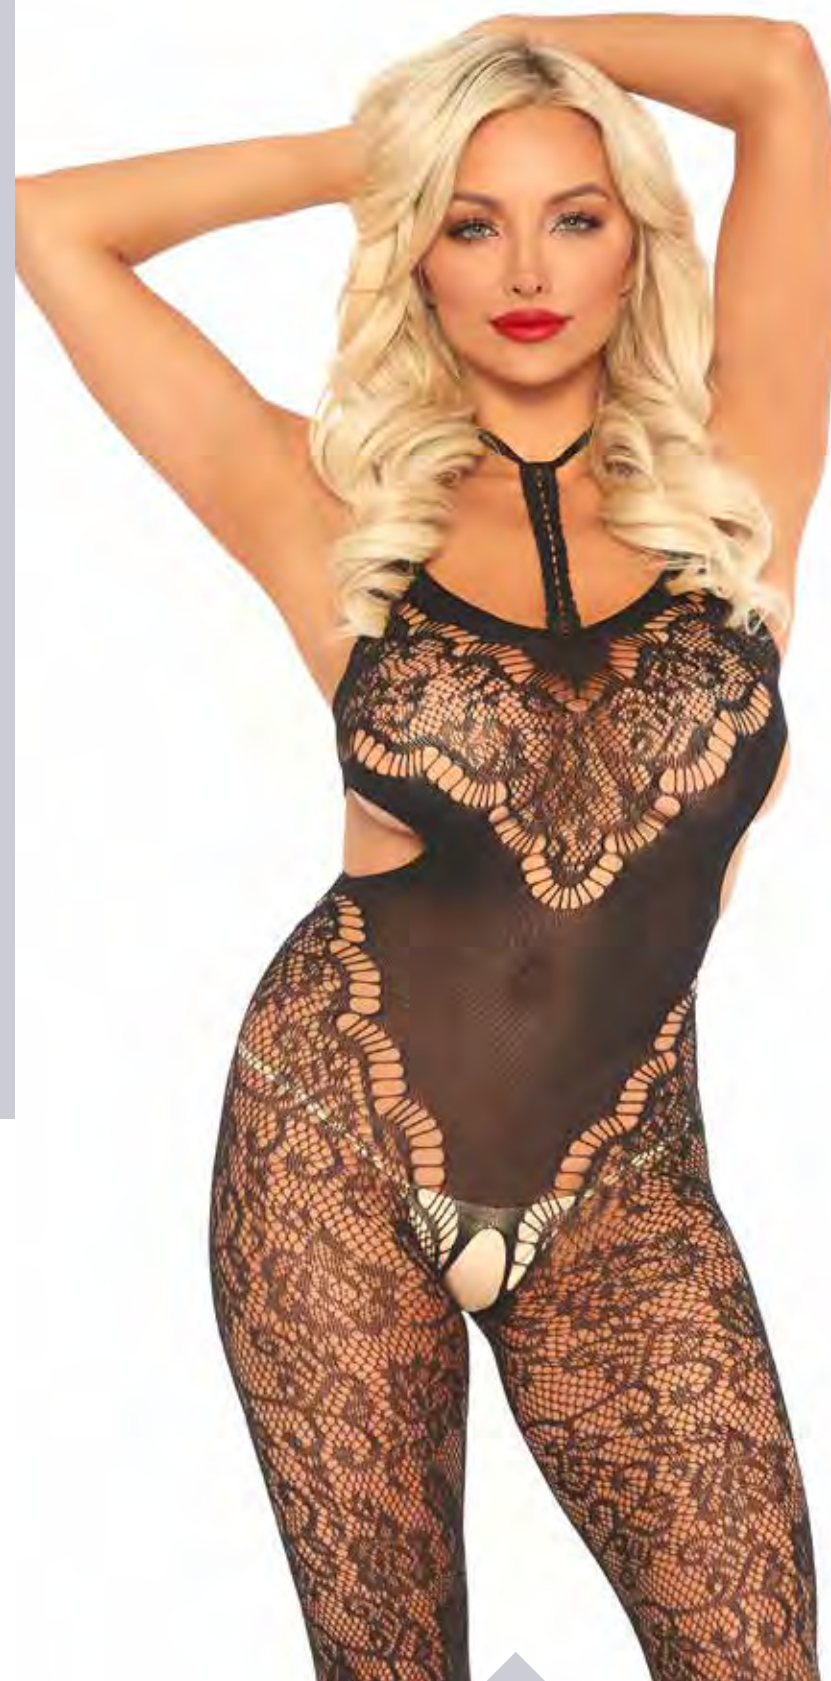

2 PC Opaque long sleeved bodystocking with harness teddy overlay.

Color: Black
One Size
Packaging: Box

89221

Lace keyhole bodystocking with cheeky cut out bottom.

Color: Black
One Size
Packaging: Box

89108