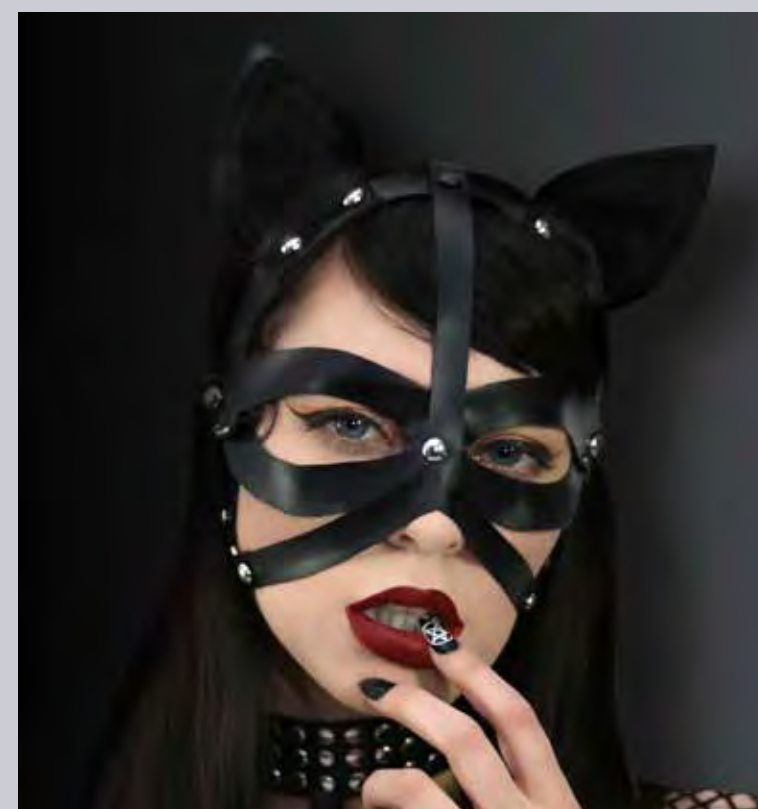

3754

Wet look harness cat mask.
Color: Black One Size
Packaging: Accessory Bag