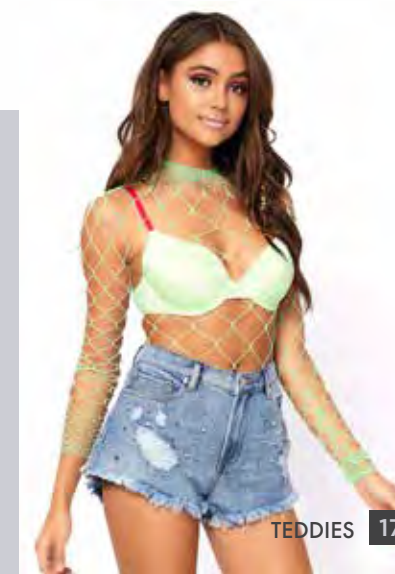

High neck fence net long sleeved bodysuit with snap crotch thong panty.

Color: Multi
One Size
Packaging: Box

89210

High neck fence net long sleeved bodysuit with snap crotch thong panty.

Color: Red, Neon Green, Pink, Black, White
One Size
Packaging: Box