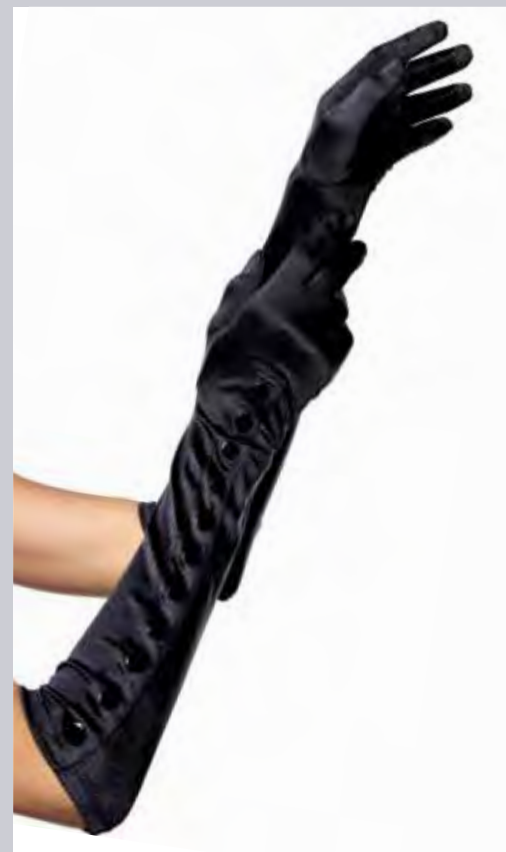

12BBL

Satin gloves with snap button detail.
Color: Black One Size
Packaging: Header card