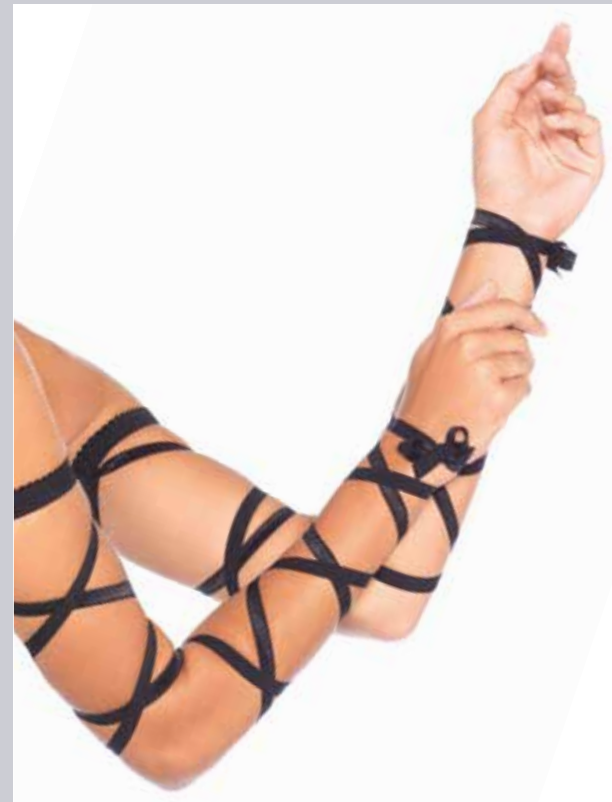

Color: Black/White
One Size
Packaging: Box

ACCESSORIES

2024

Triangle net fingerless gloves.
Color: Black, Neon Purple, Neon Pink, Neon Blue One Size Packaging: Header card.

2019

Fishnet arm warmers.
Color: Black, Red One Size Packaging: Header card