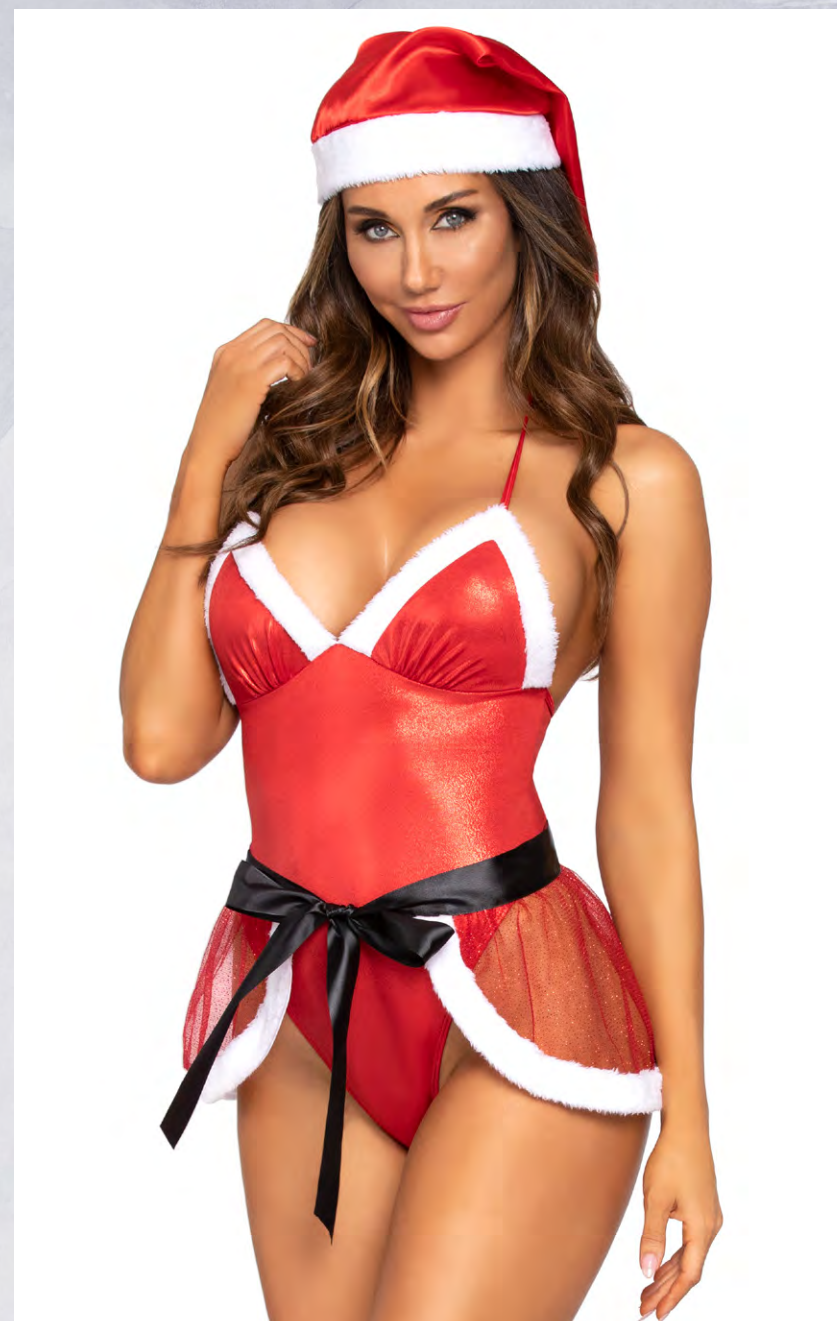

COLOR: RED
SIZE: S, M, L
PACKAGING: BOX

new style

81620

2 PC Eyelash lace strappy bralette with front closure ribbon detail and matching ribbon tie crotchless peek-a-boo panty.

COLOR: RED
ONE SIZE
PACKAGING: BOX