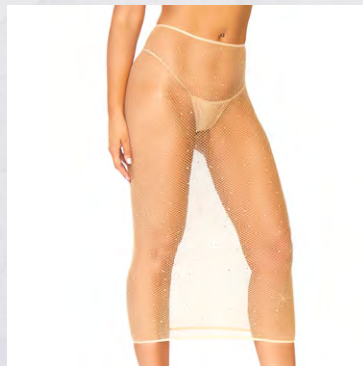

COLOR: BLACK
SIZE: S, M, L
PACKAGING: BOX

86150

2 PC Rhinestone eyelash lace keyhole halter dress with scalloped lace cut out details, adjustable hook-n-eye back strap, and matching g-string panties.

COLOR: BLACK
SIZE: S, M, L, XL
PACKAGING: BOX

86151

Shimmer sheer lurex rhinestone tube dress.

COLOR: BLACK/SILVER
ONE SIZE
PACKAGING: BOX

86797

Rhinestone fishnet convertible tube dress.

COLOR: BLACK, NUDE
ONE SIZE
PACKAGING: BOX

86101

Lurex shimmer spandex high neck mini dress.