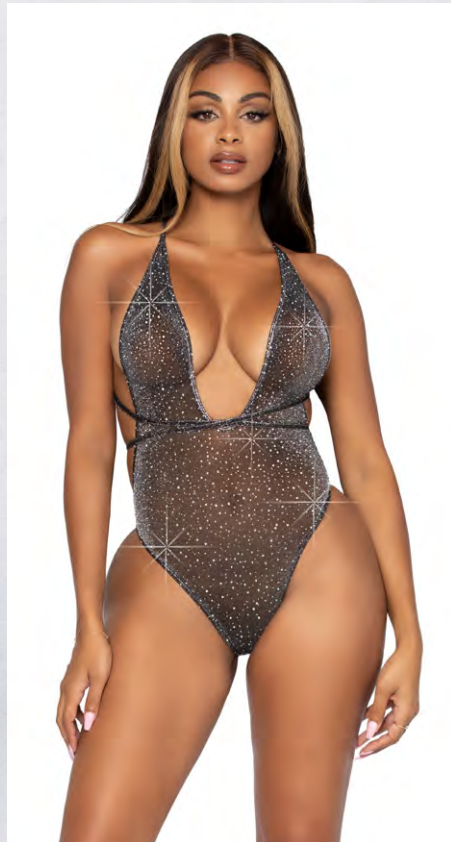

new style

89270

Shimmer sheer lurex rhinestone teddy with thong back and convertible wrap-around straps.

COLOR: BLACK/SILVER
ONE SIZE
PACKAGING: BOX