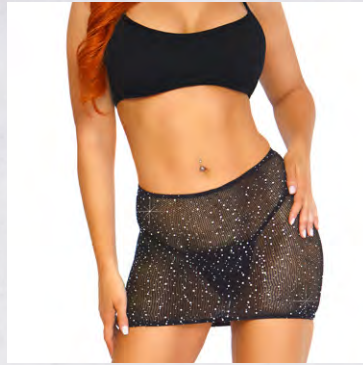

COLOR: BLACK
SIZE: S, M, L
PACKAGING: BOX

86150

2 PC Rhinestone eyelash lace keyhole halter dress with scalloped lace cut out details, adjustable hook-n-eye back strap, and matching g-string panties.

COLOR: BLACK
SIZE: S, M, L, XL
PACKAGING: BOX

86151

Shimmer sheer lurex rhinestone tube dress.

COLOR: BLACK/SILVER
ONE SIZE
PACKAGING: BOX

86797

Rhinestone fishnet convertible tube dress.

COLOR: BLACK, NUDE
ONE SIZE
PACKAGING: BOX

86101

Lurex shimmer spandex high neck mini dress.