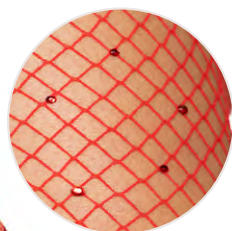

9124

Rhinestone fishnet stockings.

COLOR: BLACK, RED, WHITE
ONE SIZE
PACKAGING: WRAP

1945

Rhinestone fishnet stockings
with jacquard lace top.

COLOR: BLACK
ONE SIZE
PACKAGING: FLAT BOX