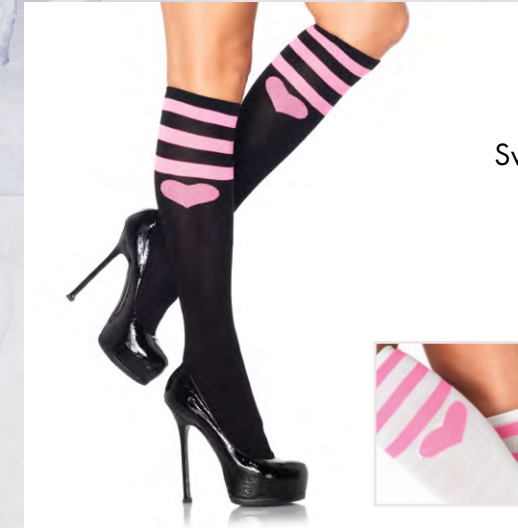

5598

Sweetheart athletic knee socks.

COLOR: BLACK/PINK, WHITE/PINK
ONE SIZE
PACKAGING: WRAP