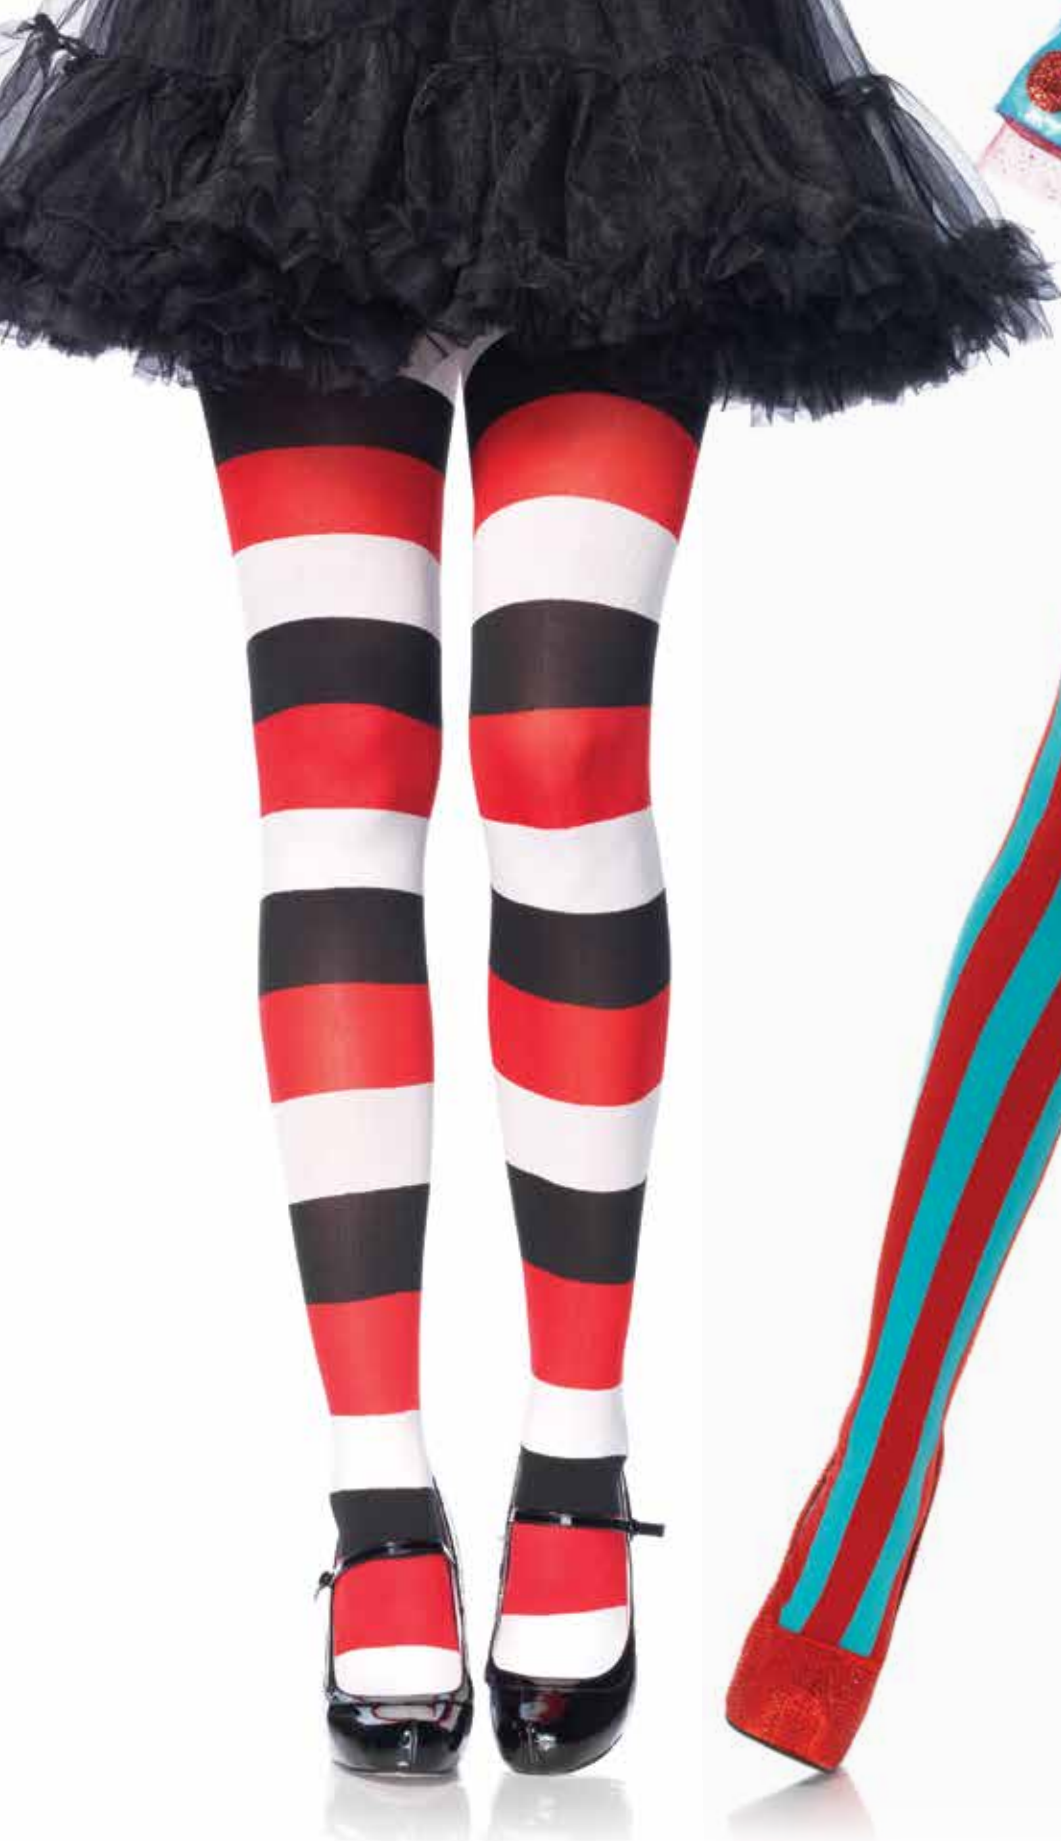

Color: Blue/Red. One size.

NEW! 7730

Superstar opaque tights with sheer thigh.

Color: Blue/White. One size.

7948

Darling Doll opaque striped tights.

Color: Multi. One size.

6923