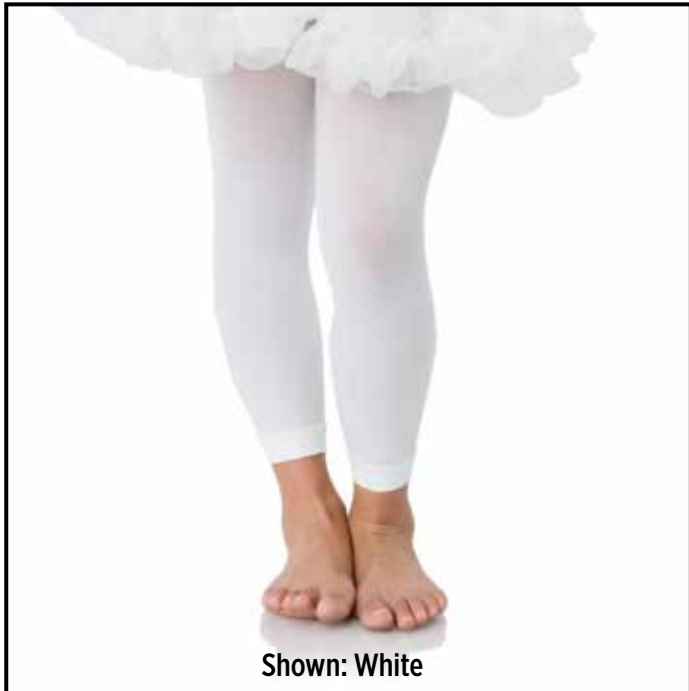

Shown: White

4779

Children's footless tights.
Color: White. Size: M, XL.