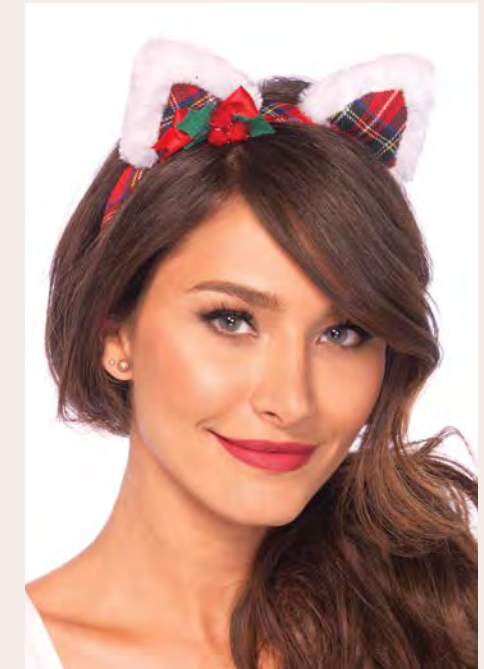

A2765

Christmas kitty ear headband with mini holly berry bow.

Color: Multi
One Size
Packaging: Header card