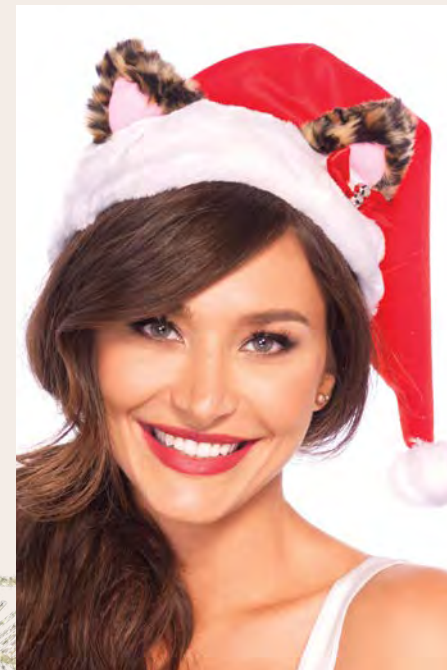

Color: Ivory
One Size
Packaging: Wrap

2040

Cupid Accessory Kit, includes feather wings and plush bow and arrow.

Color: Red
One Size
Packaging: Header card

A2763

Santa kitty plush hat with mini bell bow.

Color: Multi
One Size
Packaging: Hang tag