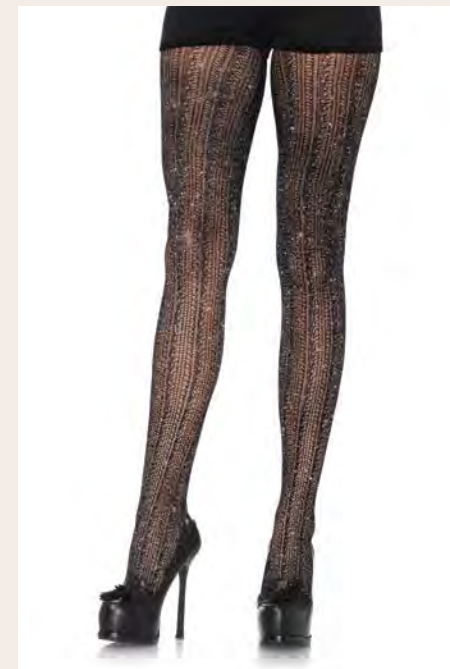

NEW! 7953

Spandex crocheted stripe lurex pantyhose.

Color: Black
One Size
Packaging: Wrap

9806 NEW!

Square net pantyhose.

Color: Black
One Size
Packaging: Wrap

NEW! 6605

3 Stripes athletic ribbed thigh highs.