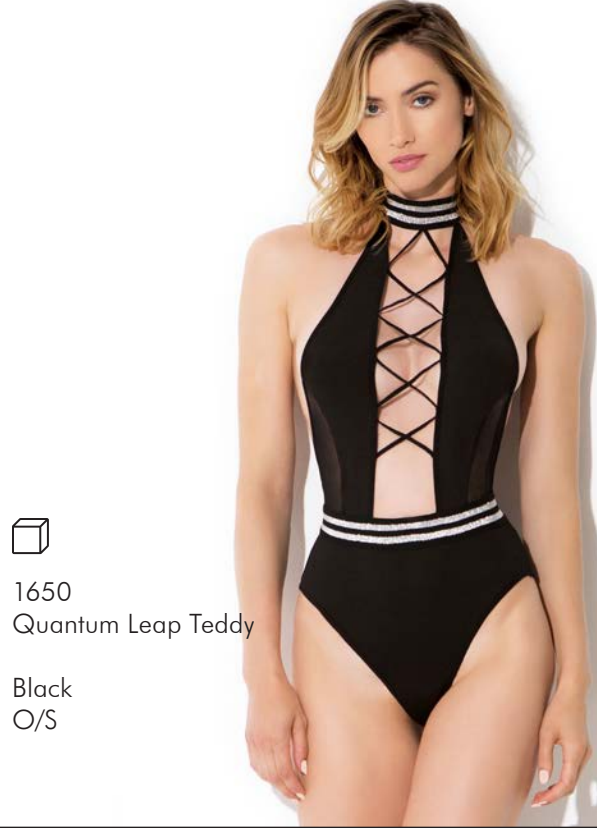

Black
O/S

Black
O/S

Black
O/S

Snake
O/S

Nude-Black
O/S

Nude-Black
O/S

Black
O/S

Black
O/S