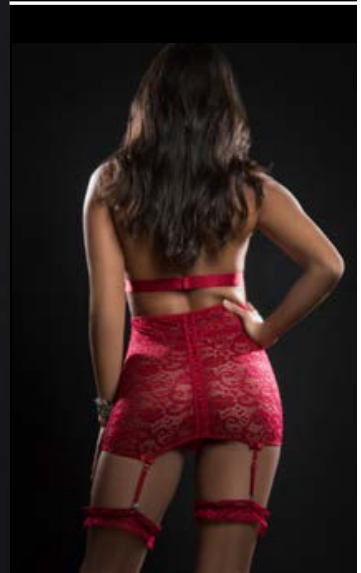

NEW ARRIVAL

BL2006

3pc Halter Garter Dress With Zipper Front

This Halter garter dress entices with a dramatic open plunge neckline with necklace-inspired strap & sparkling heart charm. Zipper front and delicate criss cross details on both sides and back. Includes thong and lace garters.

Available Colors

Red Berry

Blackout

One Size