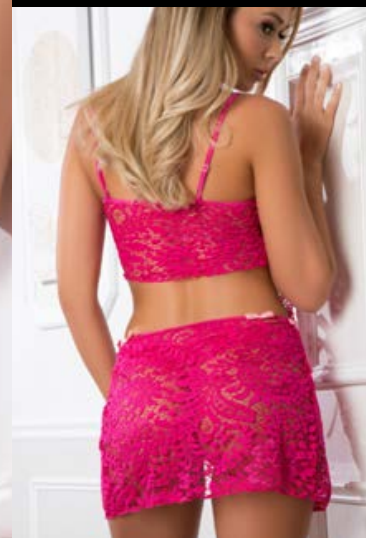

D1905

3pc Laced Lingerie Set & Cover-Up Slip

Fully laced bustier gets sassy with matching triple strappy thong, diamanté details, flirty bows and sexy laced cover-up slip to be playful.

Available Colors

Berry-Kiss
Blue Angel

One Size