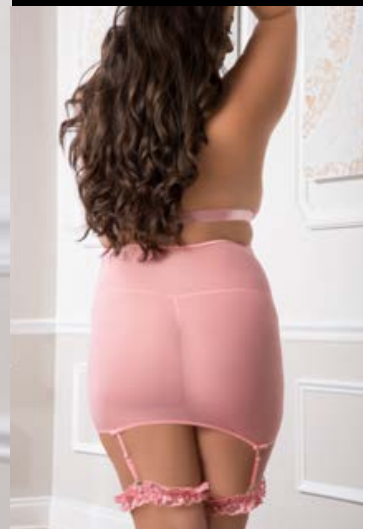

NEW ARRIVAL

D2099PQ

3pc Lace Up Empire Waist Garter Dress

Show off in this curve-loving laced halter garter dress with peek-a-boo lace up details, and a plunging neckline cutting thru a sexy empire waist kissed with diamanté charm. Includes thong and laced garters.

Available Colors

Sweet Pink

Blue Angel

One Size