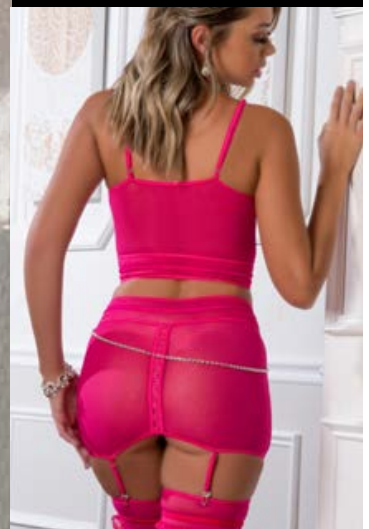

NEW ARRIVAL

L2088

3pc Defining Bustier & Garter Skirt With Pearled Chain

This decadent long line bustier features sumptuous floral lace and embroidery built-in appliqué. Pearled chain graciously cascades around the body. Velour strapping adds charm and defines the curves. Open front zipper detail. Curve loving matching garter skirt meets a sheer mesh romantic garter with lace trim.

Available Colors

Lipstick

Teal Turquoise

One Size