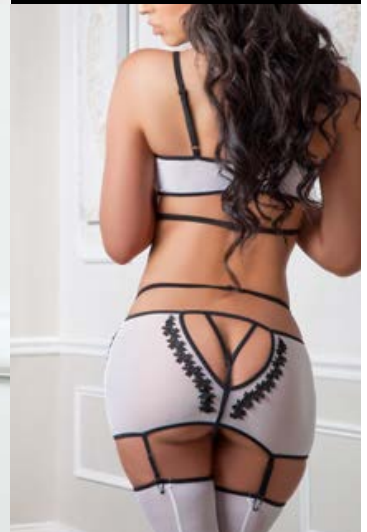

L1877

3pc Embroidered Zipper Top with Garter Mini Skirt

Vintage inspired zipper top with cutouts and delicate embroidery teases along with a strappy cutout matching garter mini skirt. Stockings included.

Available Colors

White Fog

One Size