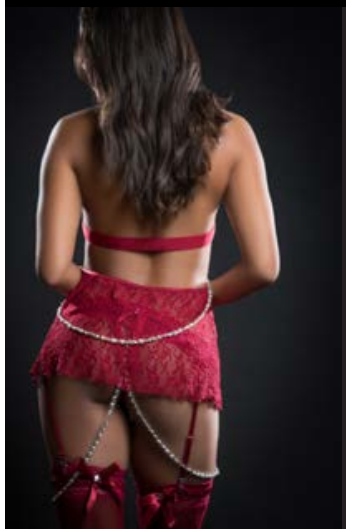

NEW ARRIVAL

BL2083

**3pc Cut Out Open
Front Flyaway
Babydoll Adorned
by Pearl Chains &
Garter Panty.**

Edgy elegant lace
makes a sexy
statement on a cut
out flyaway babydoll
with open front ribbon
and embellished
pearl chain and
criss cross details.
Matching garter
panty and stockings
included

Available Colors

Red Berry

Blackout

One Size