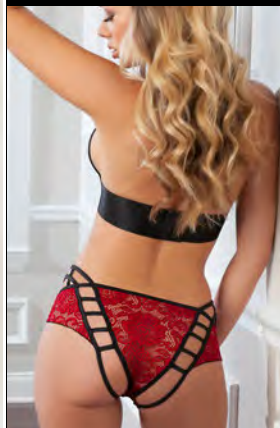

Available Colors

Cherry

One Size