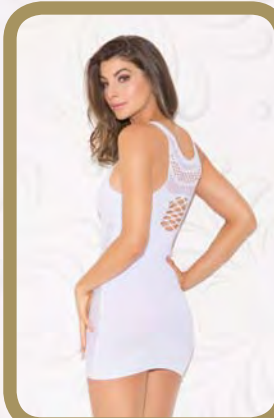

32083
HOW WE DO
Seamless mini dress with criss cross center front detail and cut out sides.
Color: Black
Size: O/S