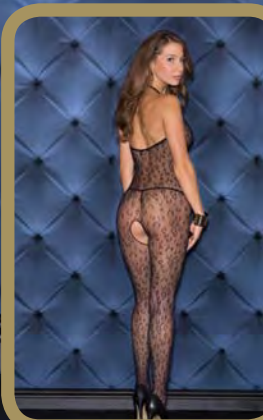

37512
WICKED STRIPES
 Zebra pattern halter body stocking with open crotch with adjustable tie neck and back.
 Color: Black
 Size: O/S

37503
ON THE PROWL
 Leopard pattern open crotch bodystocking with lace halter neck and keyhole detail.
 Color: Black
 Size: O/S