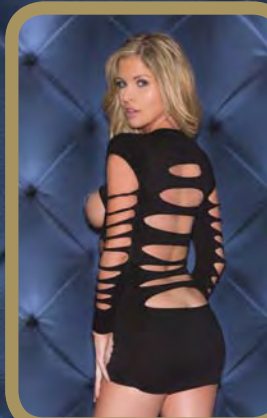

32007
COME HITHER
Long sleeve multi cut out mini dress.
Color: Black
Size: O/S