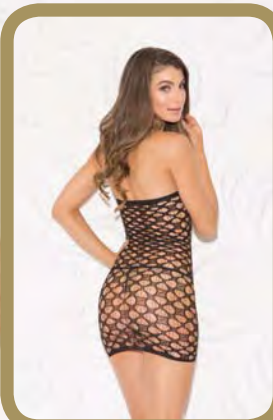

Color: Black

Size: O/S

32022

ZIG ZAG TRYST

Seamless off the shoulder
mini dress in eyelash lace
pattern.

Color: Black

Size: O/S

32026
FLIRTING WITH DANGER
Seamless tube mini dress in
geometric pattern.
Color: Black
Size: O/S