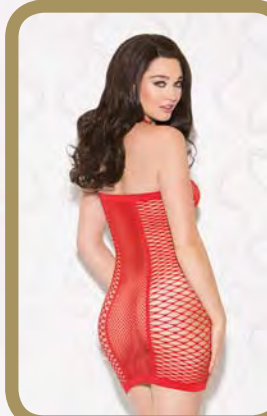

35044
C'EST LA VIE
Multi strap cut away teddy with soft lace cups, adjustable halter neck, lace up detail and hook and eye back closure.
Color: Black
Size: O/S