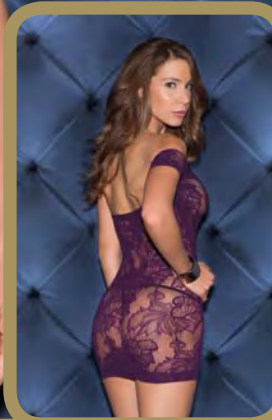

32023
RAVISHING EMBRACE
Long sleeve scoop neck mini
dress in a large scale swiss
dot pattern.
Color: Red
Size: O/S
Also Available: 32023X O/S Q