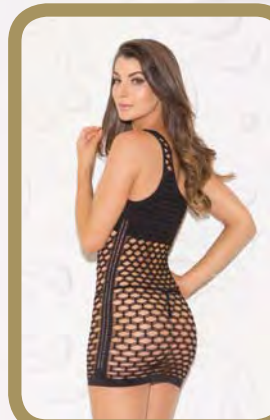

32107
WALK THIS WAY
Scoop neck chevron stripe
chemise.
Color: White
Size: O/S