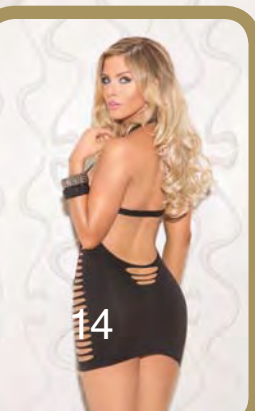

32085
INFATUATION

Halter seamless chemise with
bodycon cut outs.
Color: Black
Size: O/S
Also Available: 32085X O/S Q