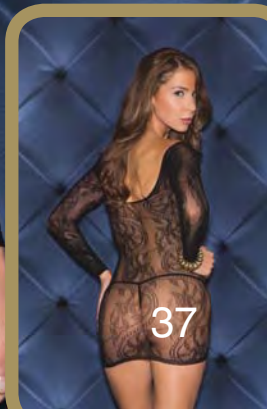

32010
VIVID IMAGINATION
Long sleeve seamless lace pattern mini dress with criss cross detail at cup area.
Color: Purple, Black
Size: O/S