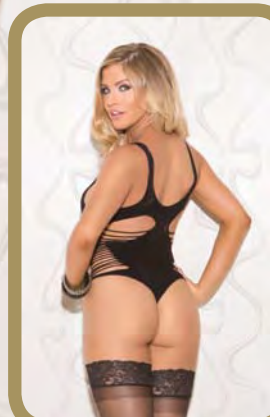

32076
UNFORGETTABLE
Floral pattern chemise with
multi shoulder straps and cut
out side panels.
Color: Black, Red-Black
Size: O/S