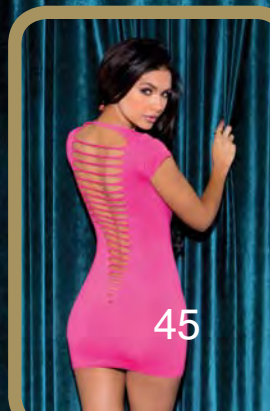

32014
SWEET THING
Cap sleeve scoop neck mini dress with deep V cut out back.
Color: Hot Pink, Navy-Blue, Purple
Size: O/S
Also Available: 32014X O/S Q