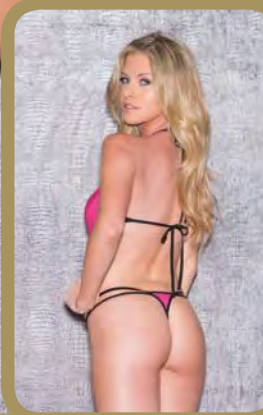

35005
STRAPPED FOR ATTENTION
Multi strapped halter teddy with contrast lace and adjustable neck tie.
Color: Fuchsia-Black
Size: O/S