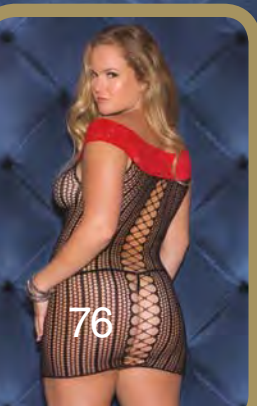

32011X
MINX

Off the shoulder seamless fishnet and stripe chemise with contrast lace and back and front criss-cross inset.
Color: Red-Black
Size: O/S Q
Also Available: 32011 O/S