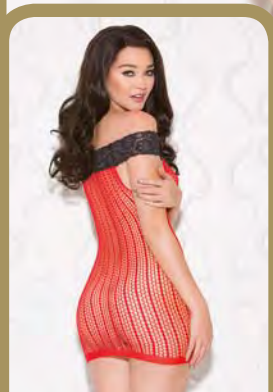

Off the shoulder chemise with large scale fishnet inset and contrast lace band.

Color: Red-Black
Size: O/S