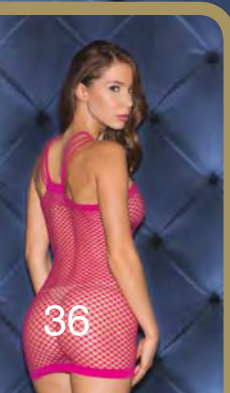

SASSY MISS

Seamless wide scale fishnet mini dress with a multi strap racer back.

Color: Raspberry

Size: O/S

Also Available: 32034X O/S Q