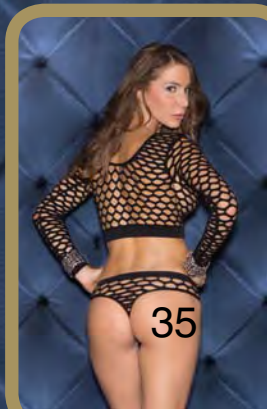

34001
FLIRTY LITTLE THING
Long sleeve honeycomb
cropped cami and panty 2
pc set.
Color: Black
Size: O/S