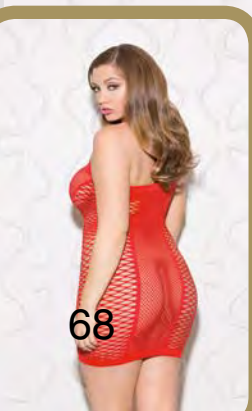

32041X
SHOW AND TELL
Seamless halter "Y" panel mini dress.
Color: Red, Navy-Blue
Size: O/S Q
Also Available: 32041 O/S