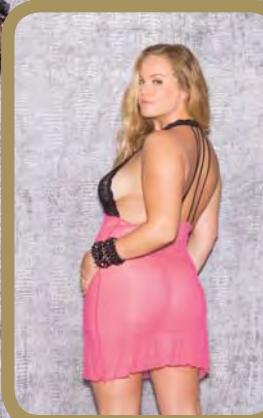

31000X
HEARTTHROB
Halter heart shaped bustier in fishnet and heart mesh, ruffle back detail, adjustable tie neck and fishnet g-string.
Color: Red-Black
Size: O/S Q
Also Available: 31000 O/S