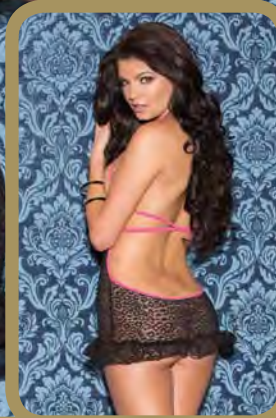

32044
BANG, BANG

Open cup animal pattern lace
chemise with ruffle hem and
adjustable criss cross back
and matching g-string.
Color: Pink-Animal
Size: O/S