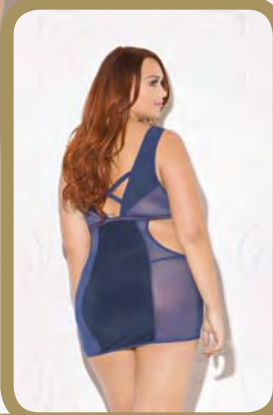

32085X
INFATUATION

Halter seamless chemise with bodycon cut outs.

Color: Black

Size: O/S Q

Also Available: 32085 O/S

32100X
DAZZLED
Mixed media chemise with cutouts and straps.
Color: Navy-Blue
Size: O/S Q
Also Available: 32100 O/S