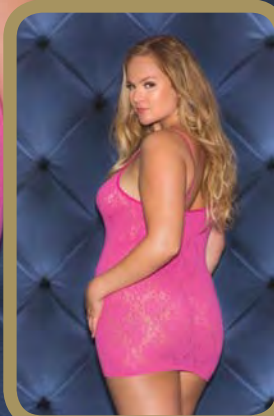

32032X
WHAT A DAME
Spaghetti strap seamless
mini dress in all over lace
pattern.
Color: Pink
Size: O/S Q
Also Available: 32032 O/S