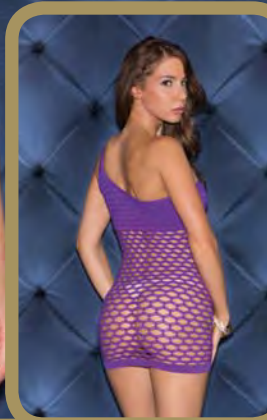

32004
HYPNOTIZE
One shoulder seamless mini
dress in a diamond cut out pat-
tern with rhinestone detail on
side seam.
Color: Black, Teal, Purple
Size: O/S