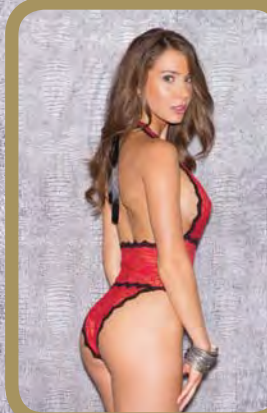

33001
SWEET ECSTASY
Stretch floral lace halter
babydoll with contrast lace
at cups and underbust and
adjustable tie.
Color: Pink-Black
Size: O/S
Also Available: 33001X O/S Q