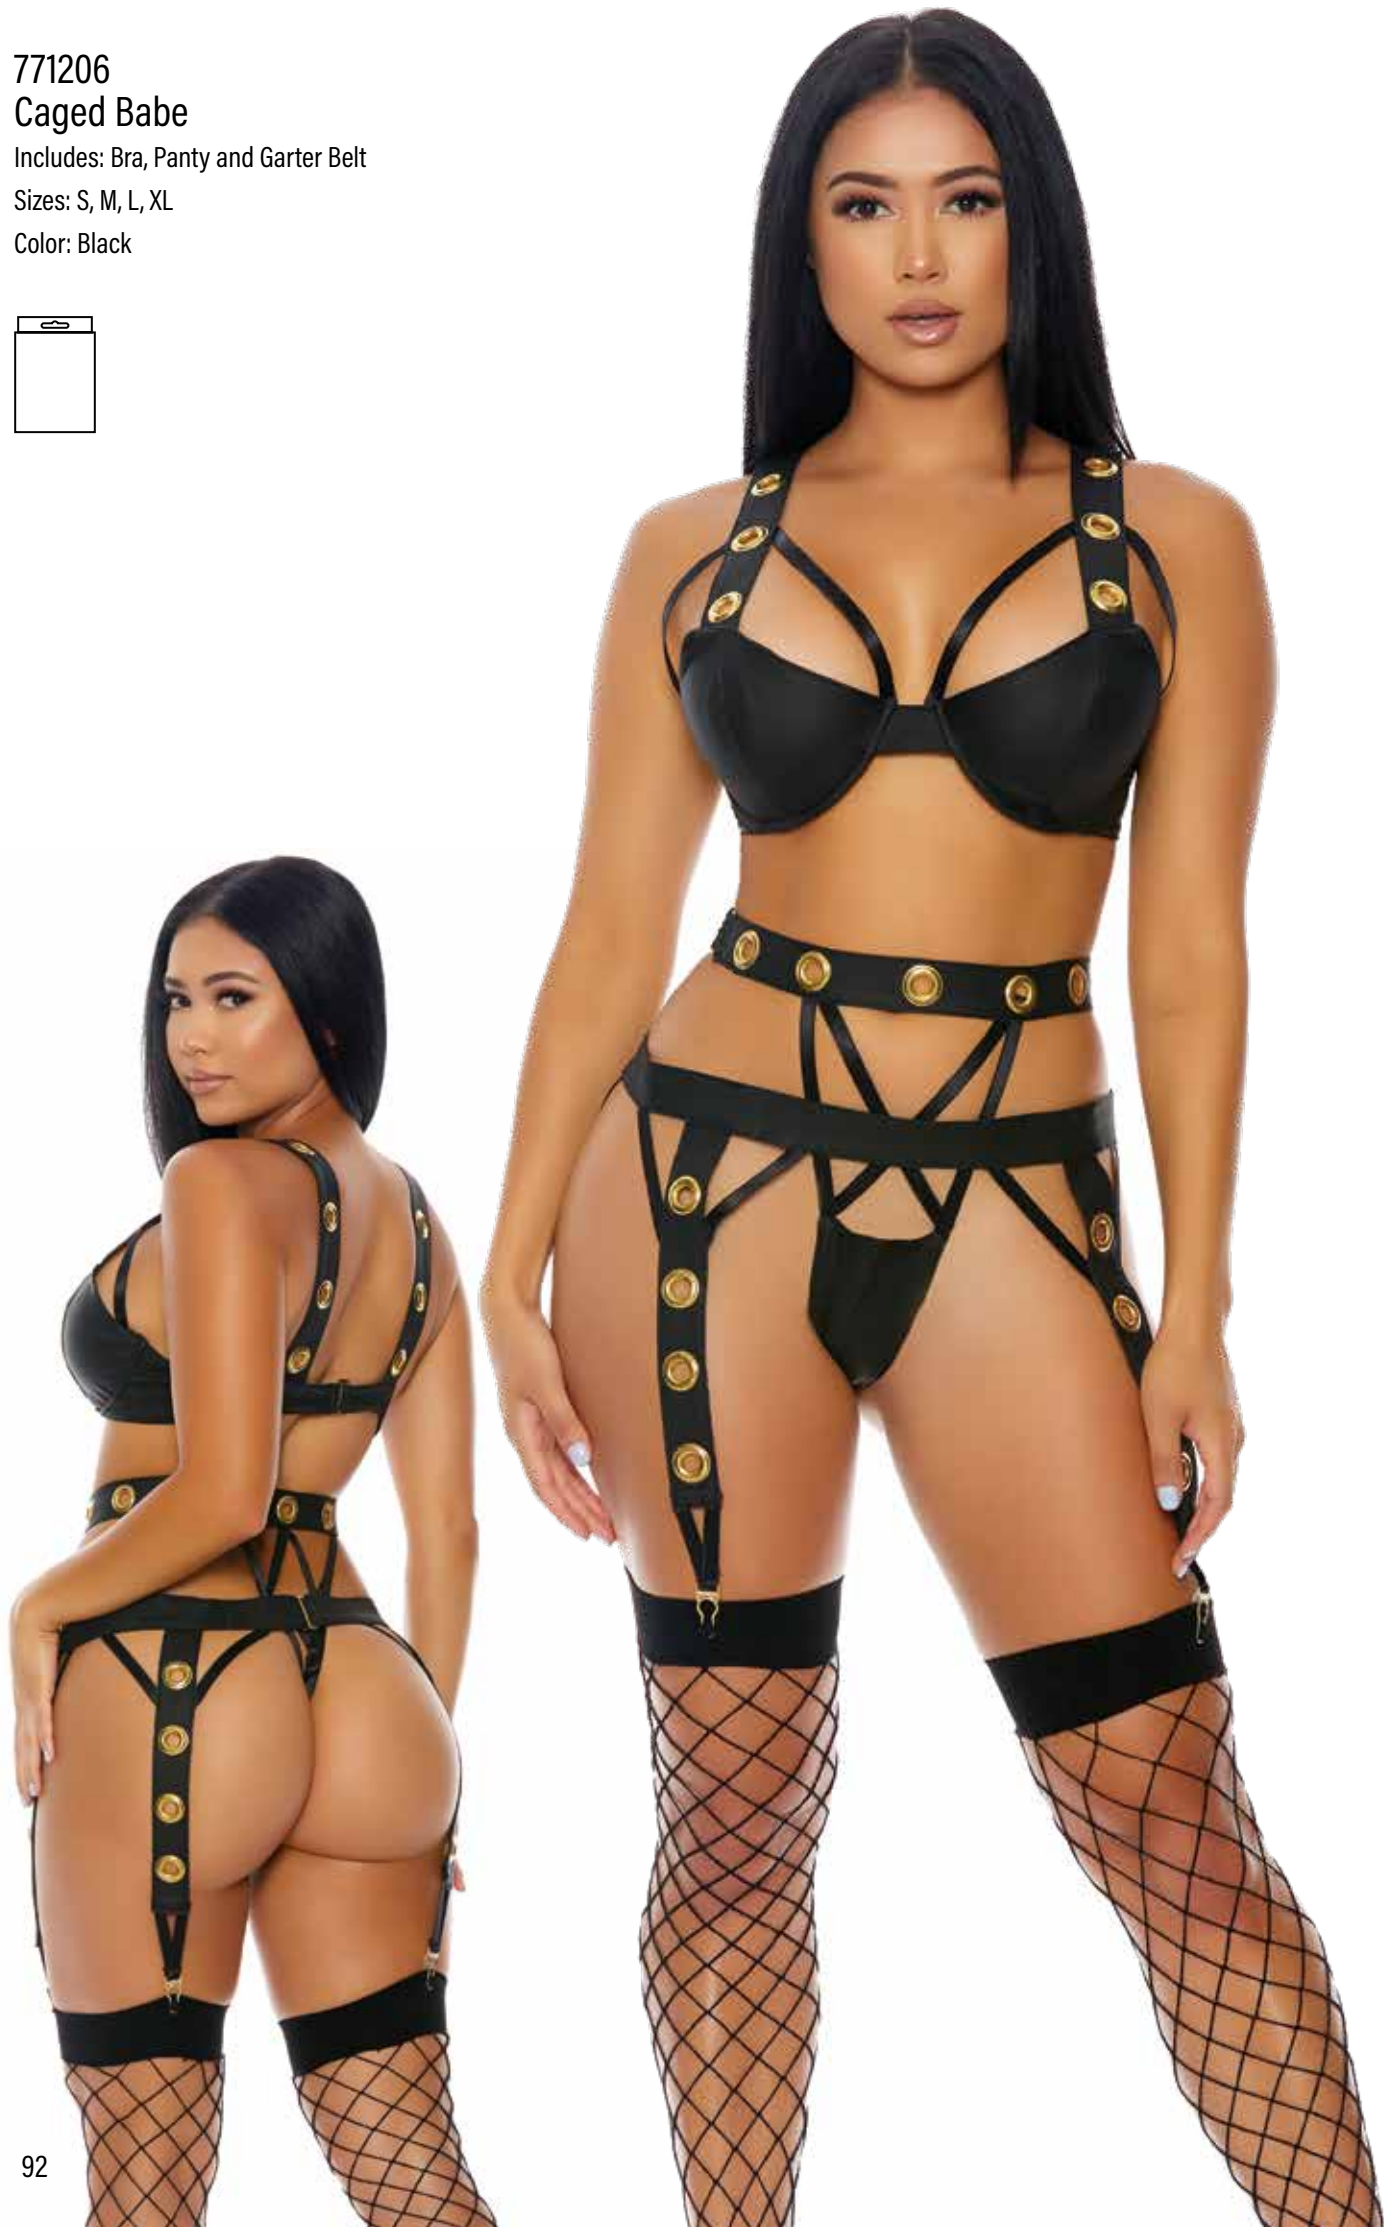

771206

Caged Babe

Includes: Bra, Panty and Garter Belt

Sizes: S, M, L, XL

Color: Black