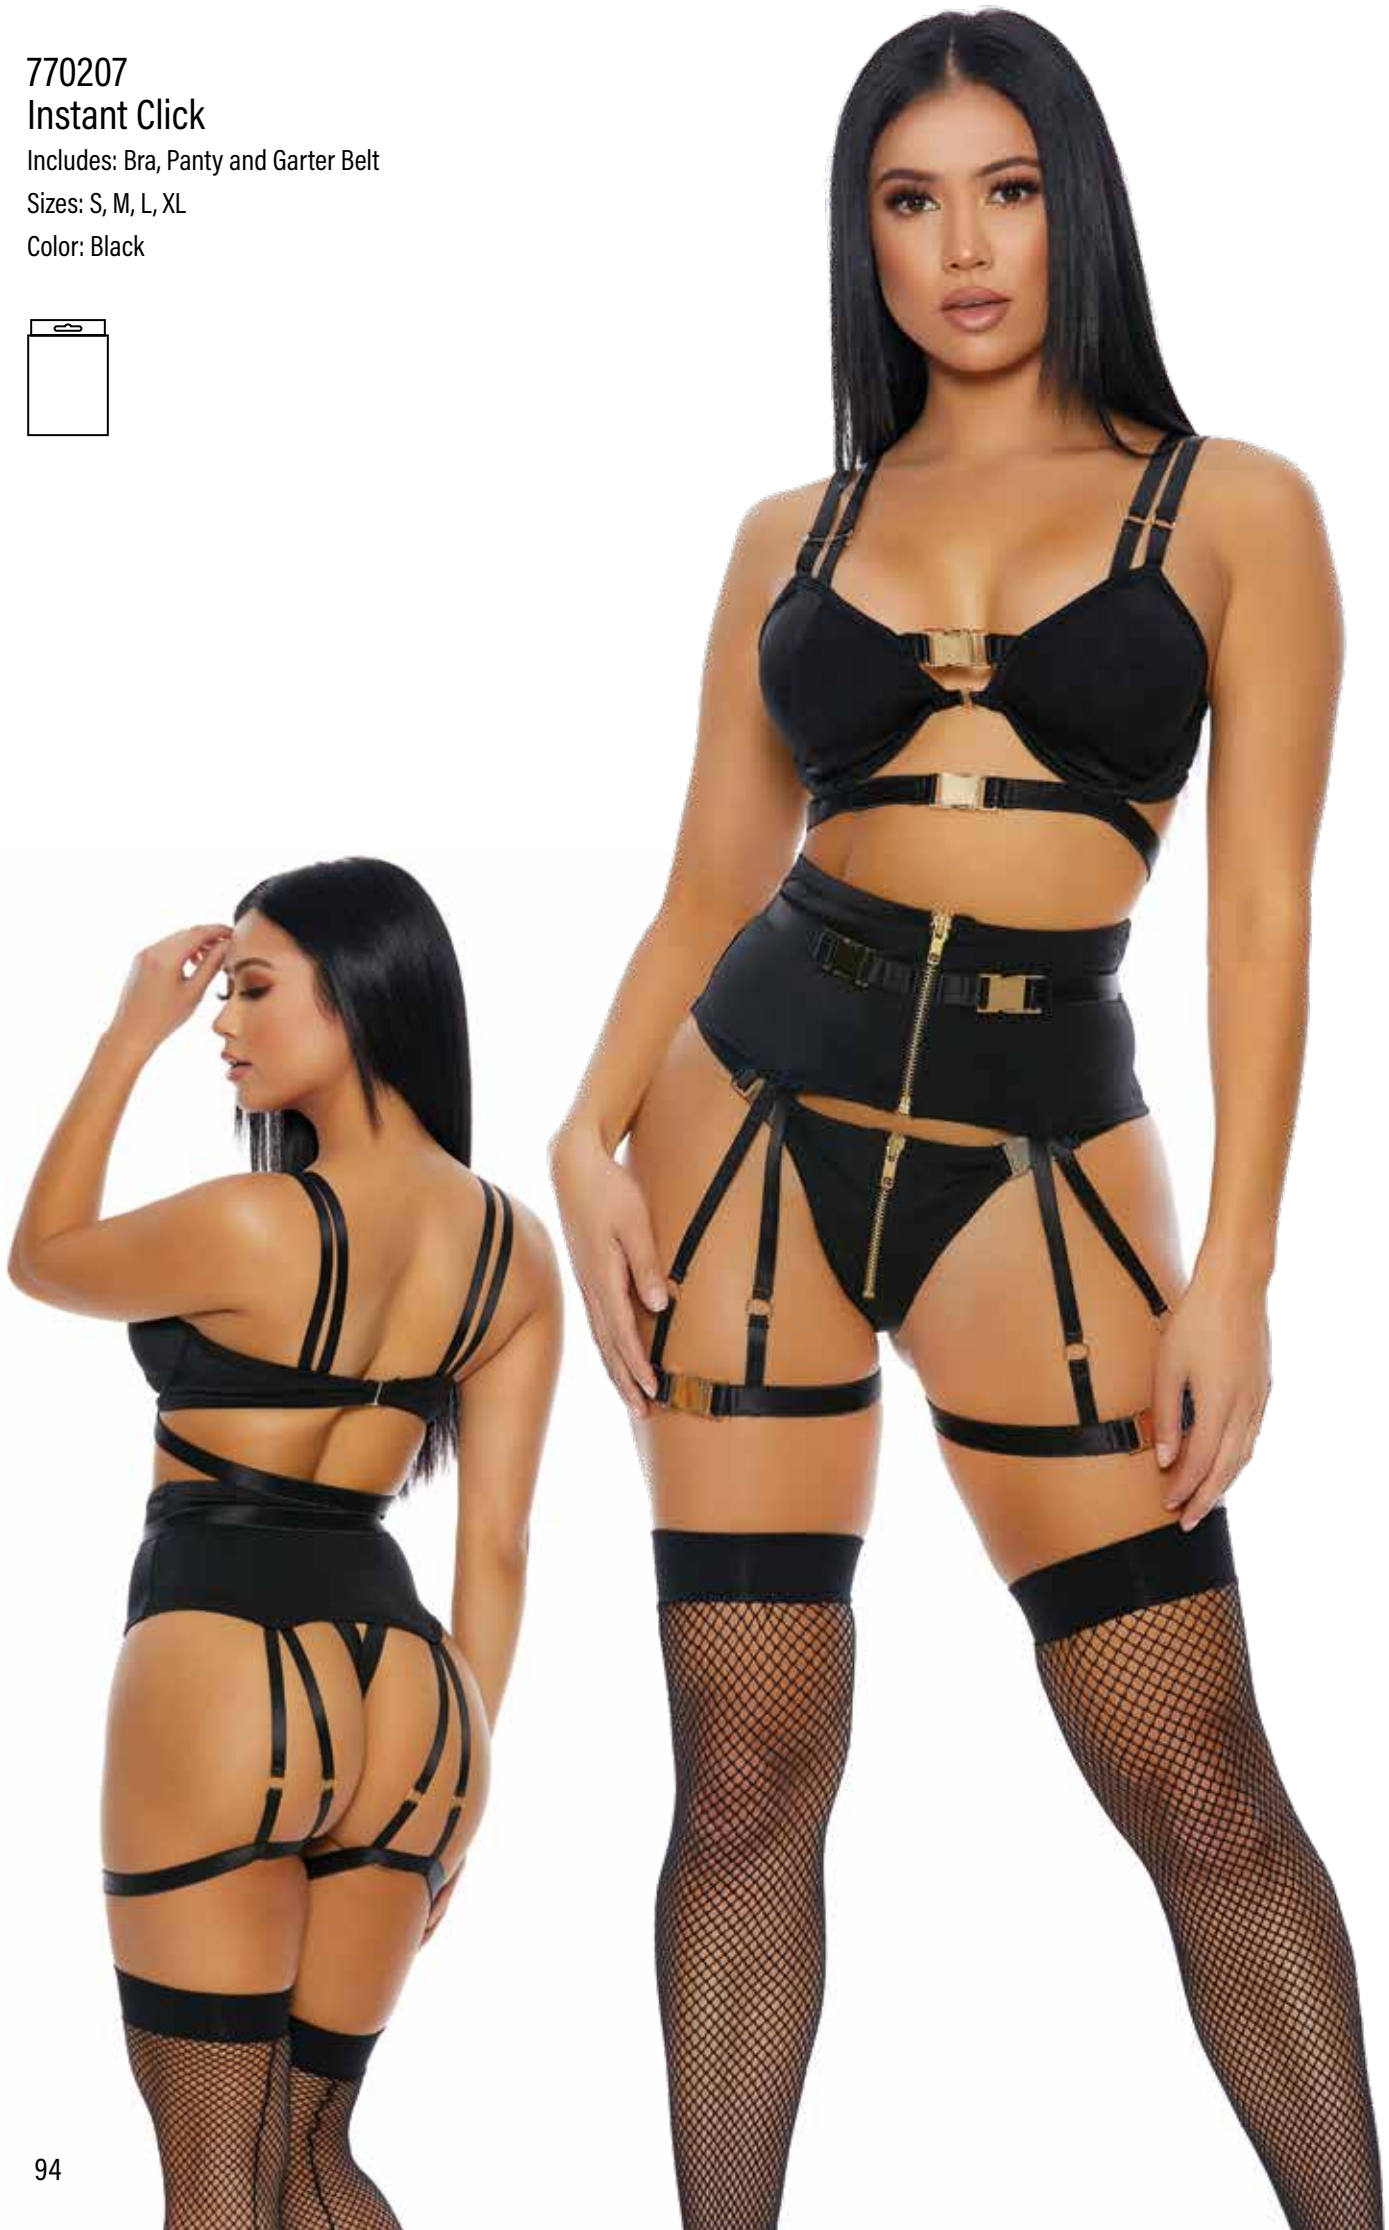

Color: Black

770207
Instant Click

Includes: Bra, Panty and Garter Belt

Sizes: S, M, L, XL

Color: Black

770204
Buckle Up

Includes: Bra, Panty and Garter Belt

Sizes: S, M, L, XL