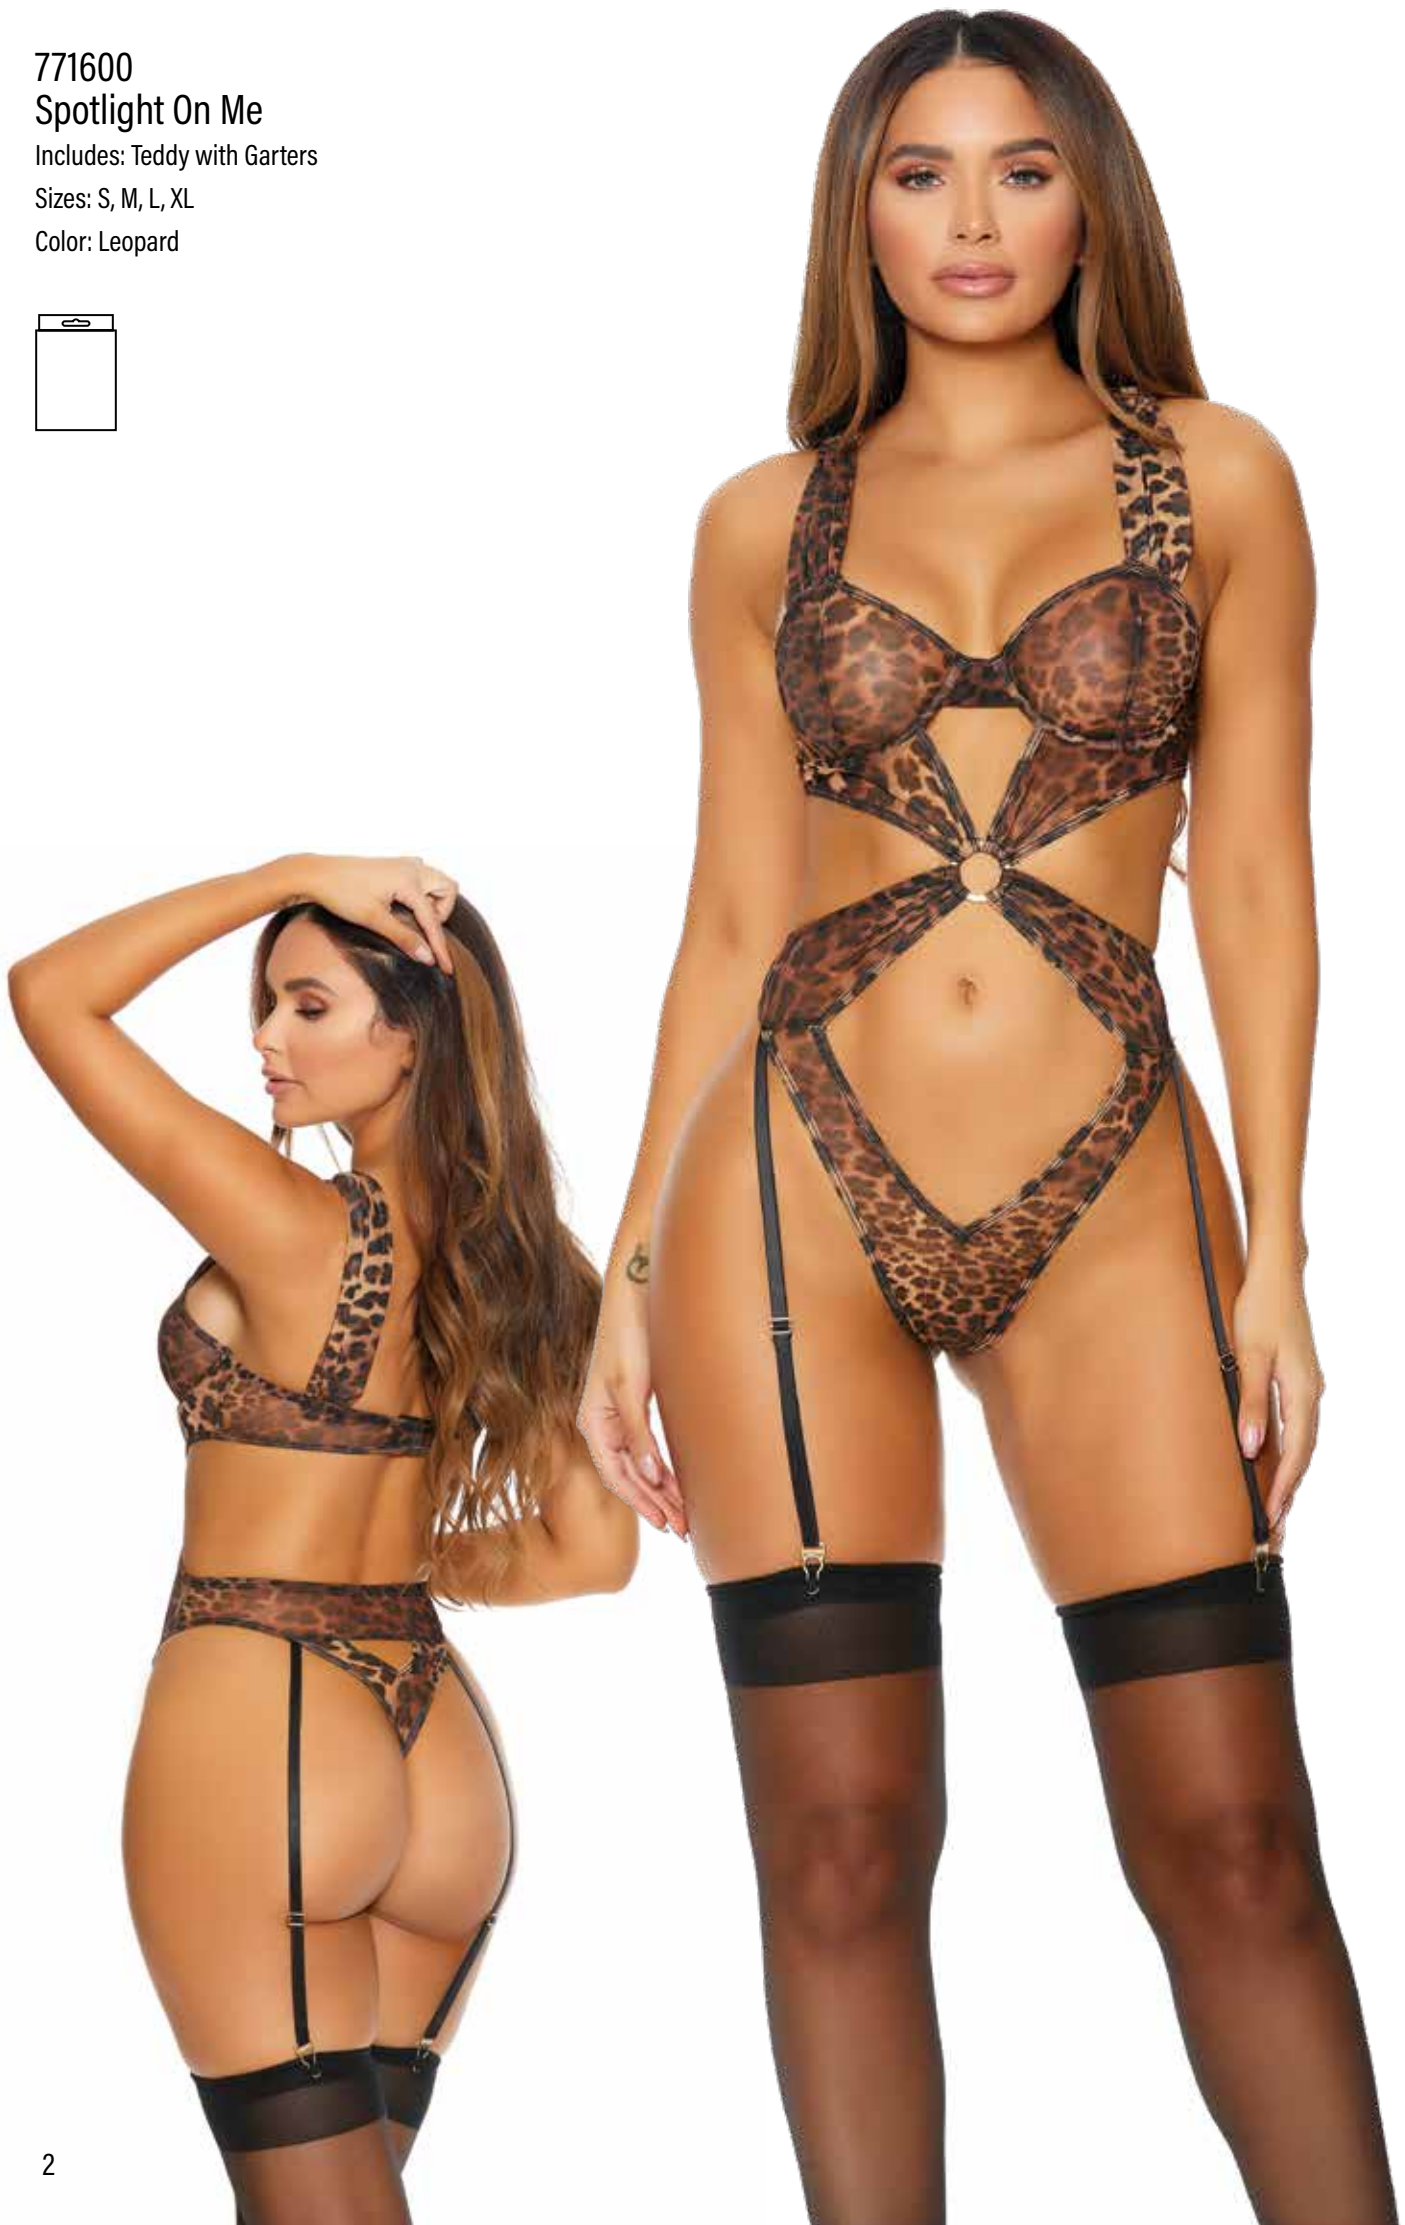

(800) 353-9029

771600

Spotlight On Me

Includes: Teddy with Garters

Sizes: S, M, L, XL

Color: Leopard

771603

Right On The Spot