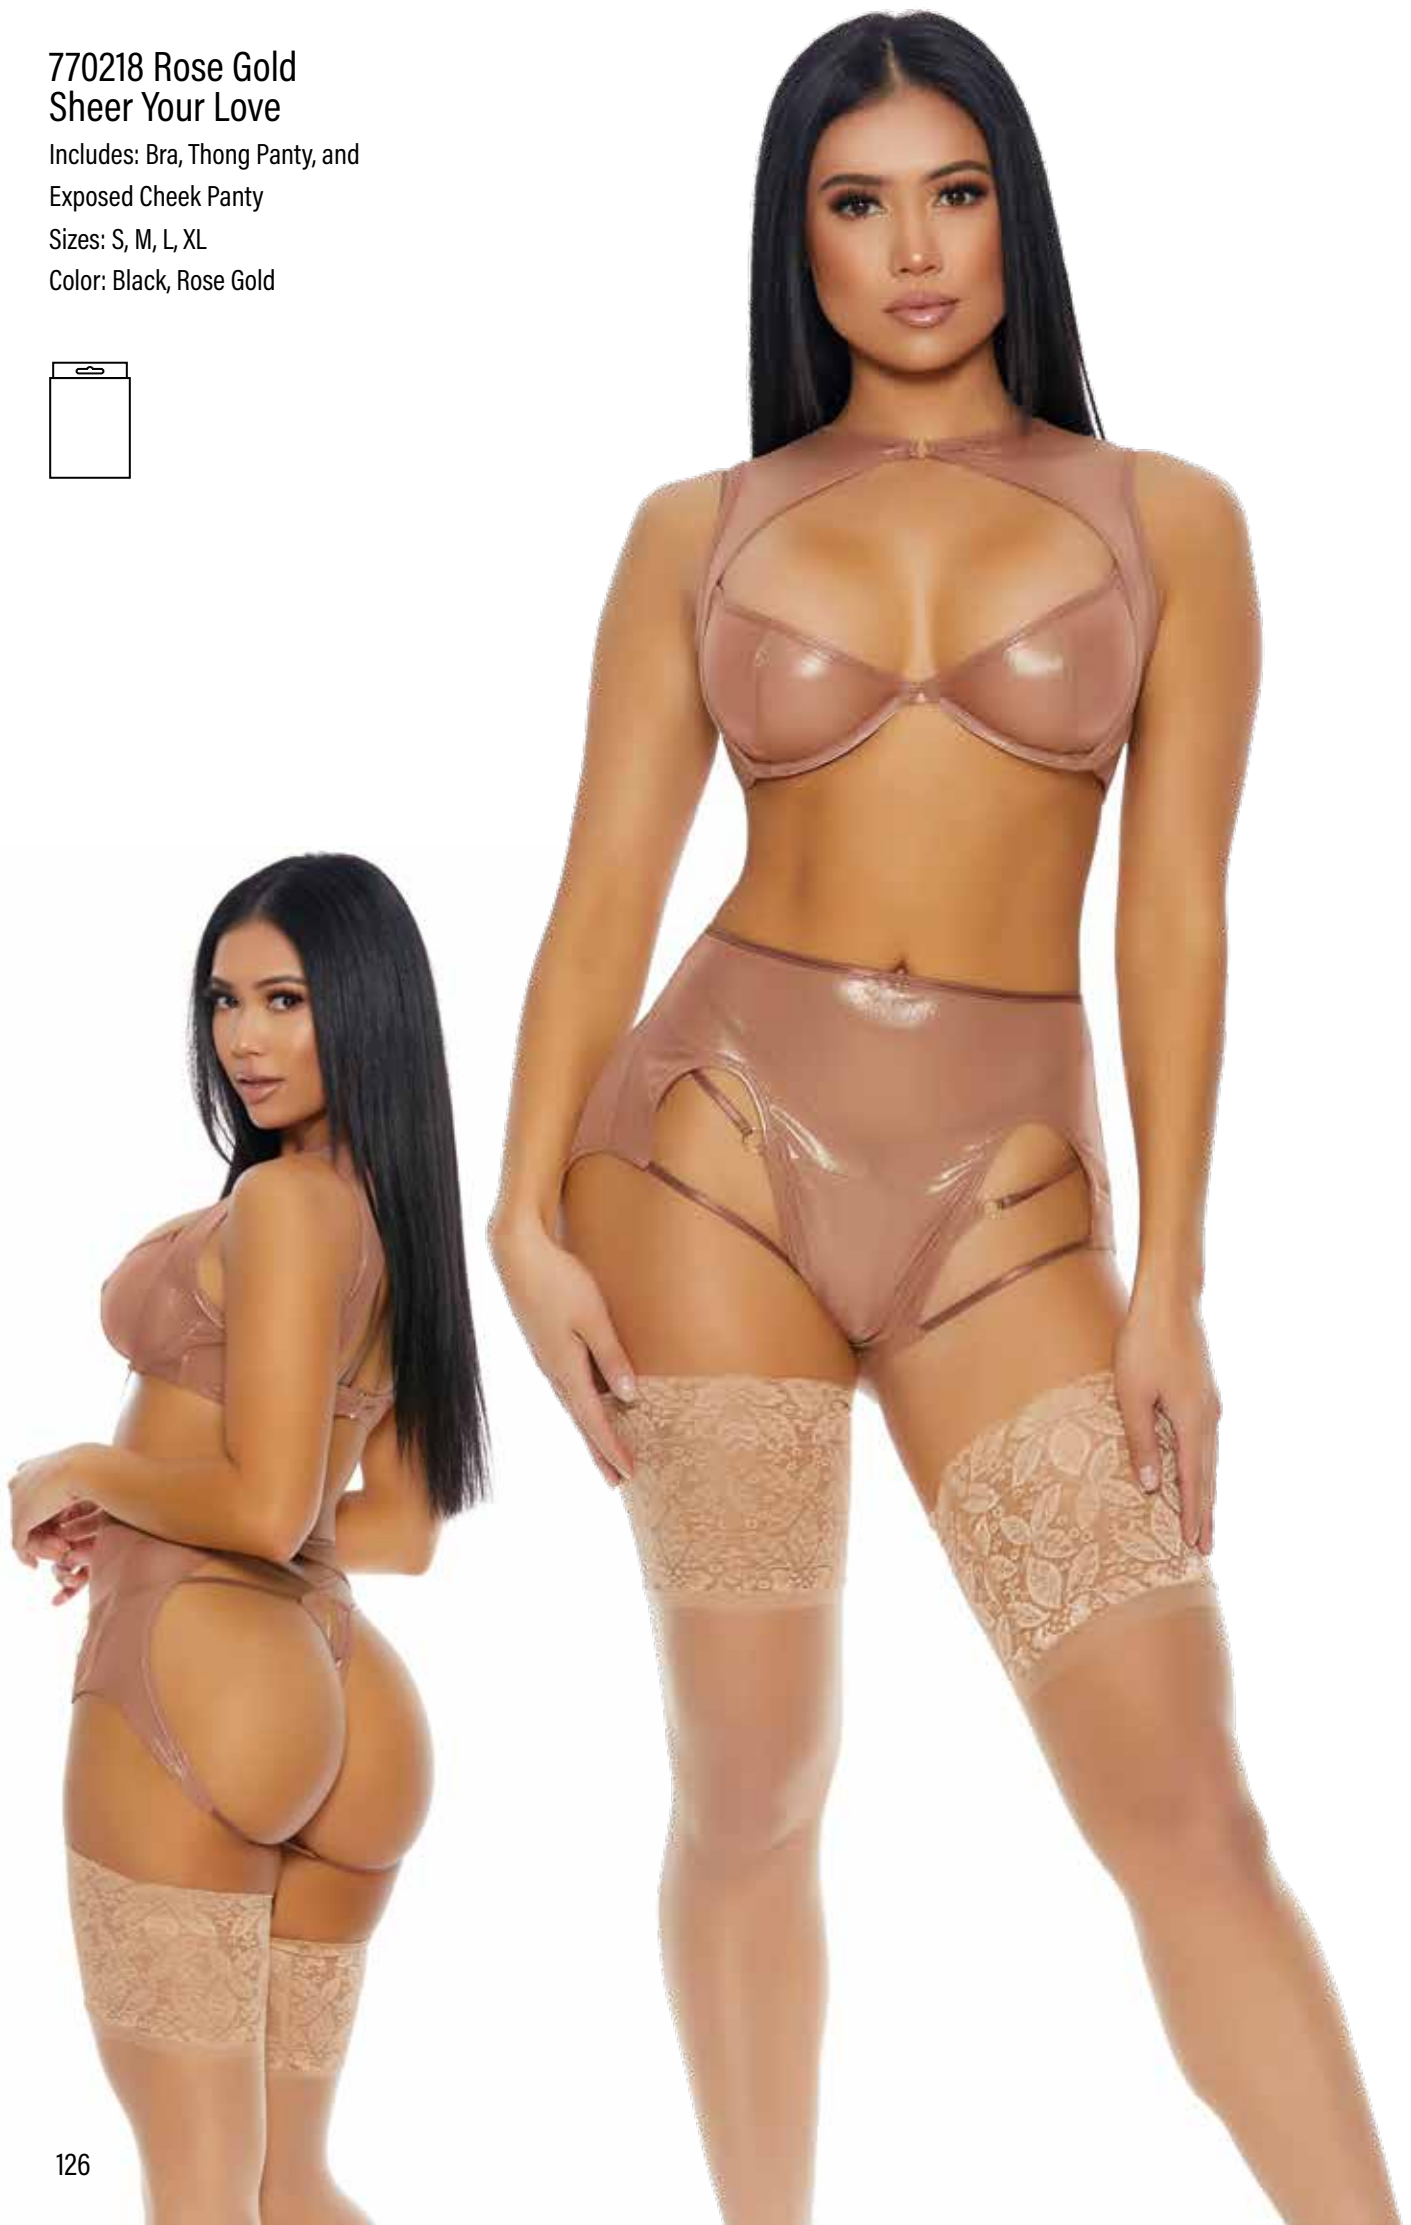

770218 Rose Gold
Sheer Your Love

Includes: Bra, Thong Panty, and
Exposed Cheek Panty

Sizes: S, M, L, XL

Color: Black, Rose Gold