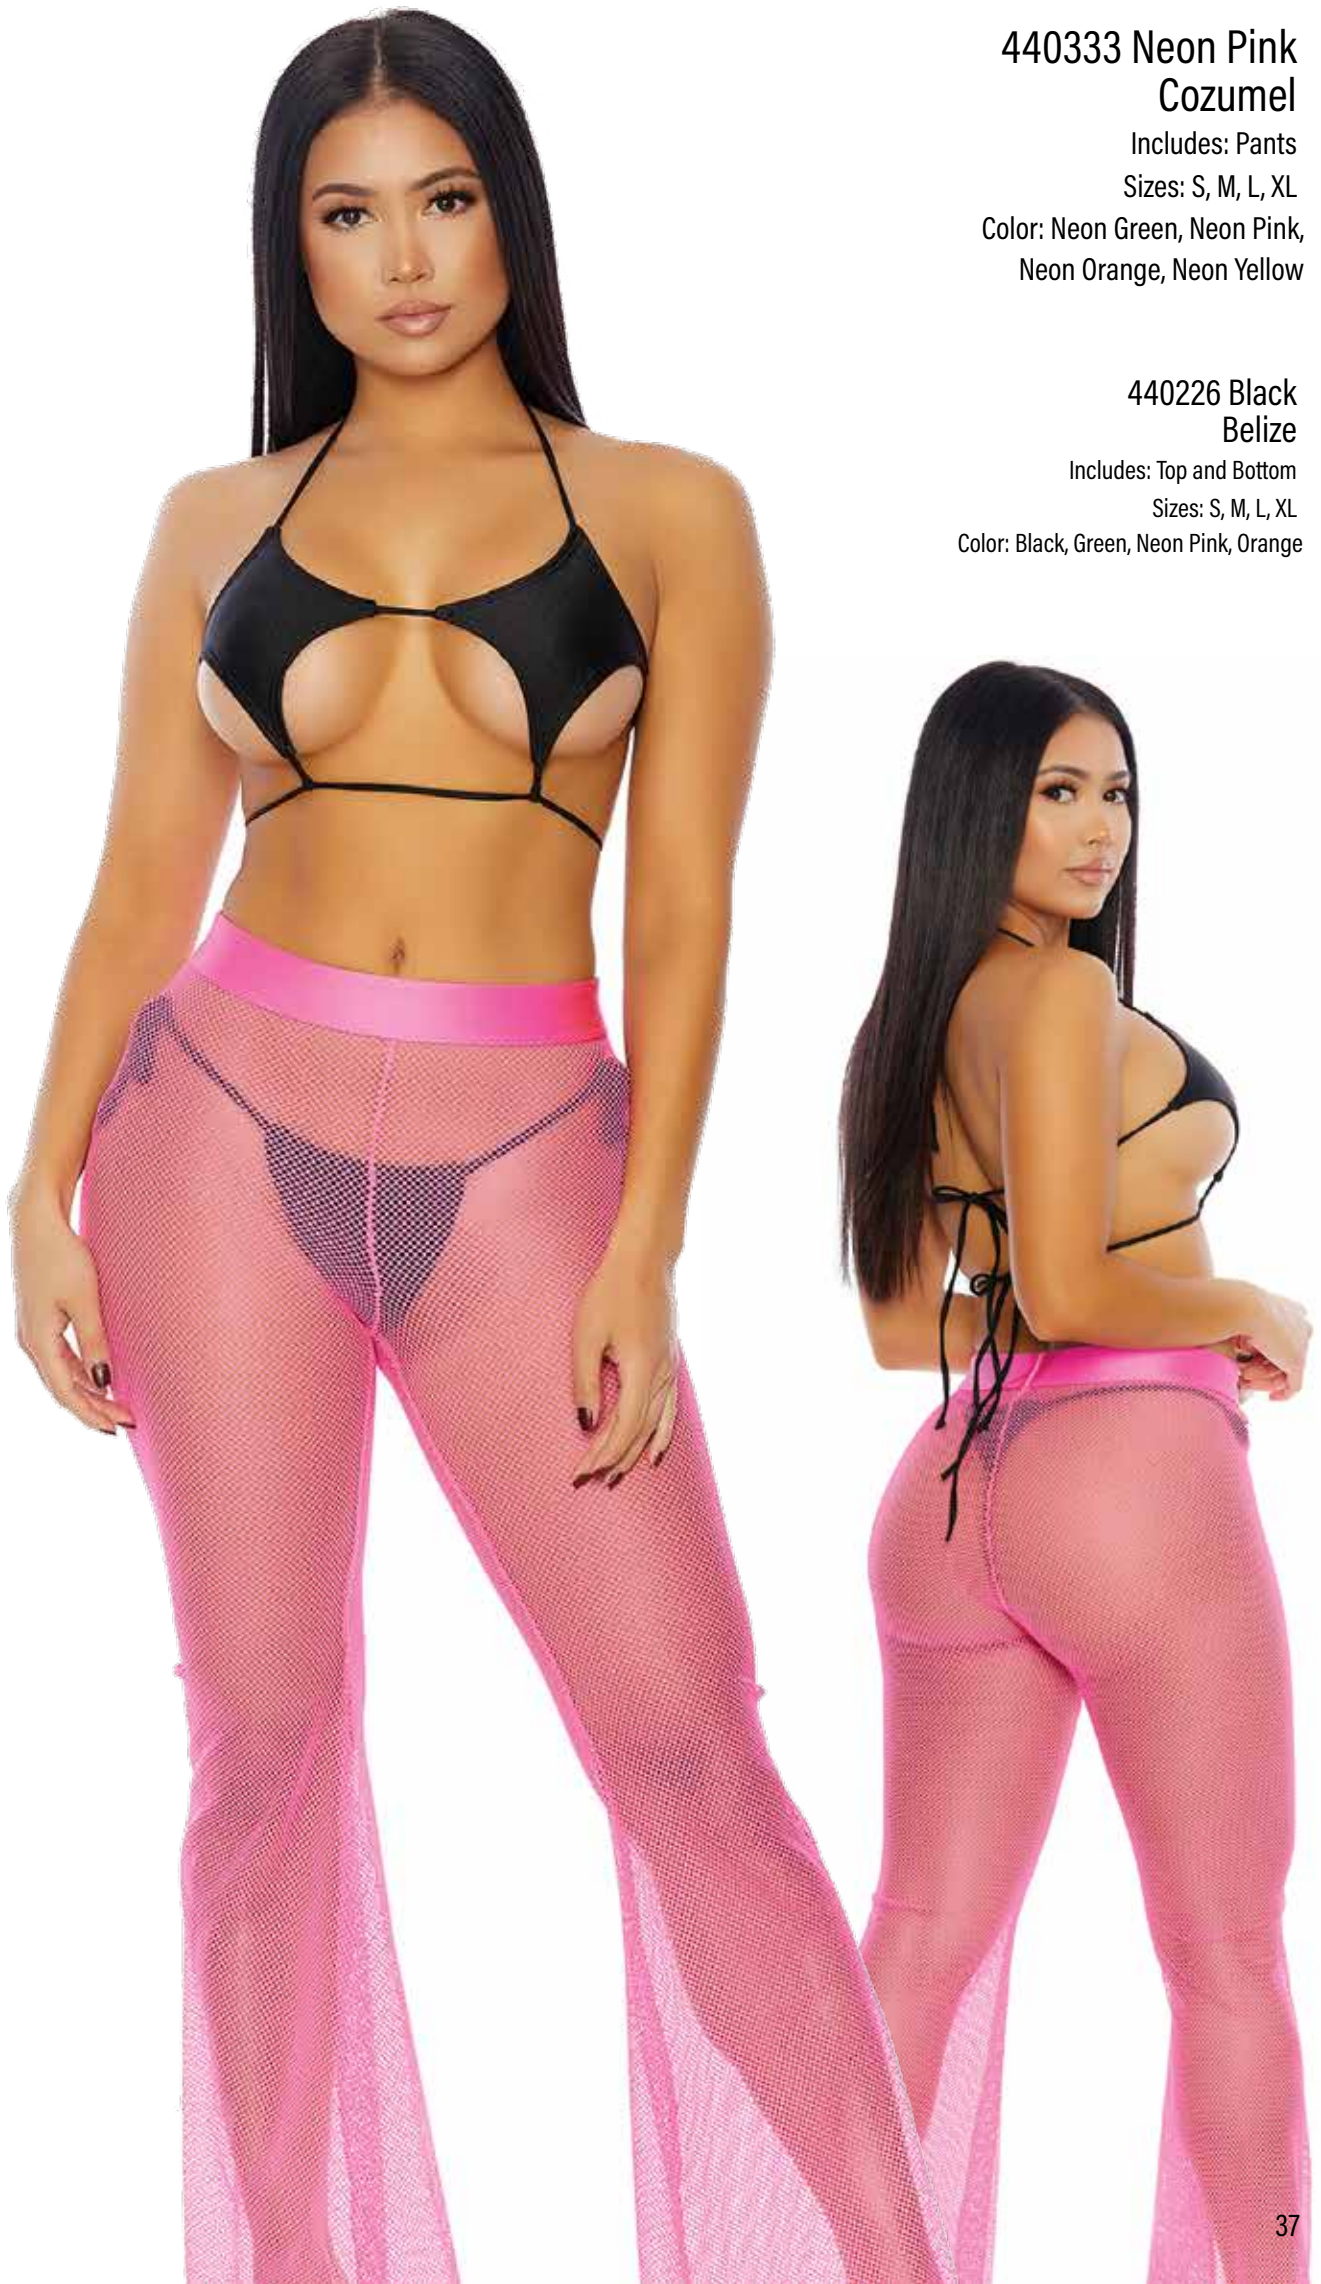

**440333 Neon Pink
Cozumel**

Includes: Pants

Sizes: S, M, L, XL

Color: Neon Green, Neon Pink,
Neon Orange, Neon Yellow

**440226 Black
Belize**

Includes: Top and Bottom

Sizes: S, M, L, XL

Color: Black, Green, Neon Pink, Orange