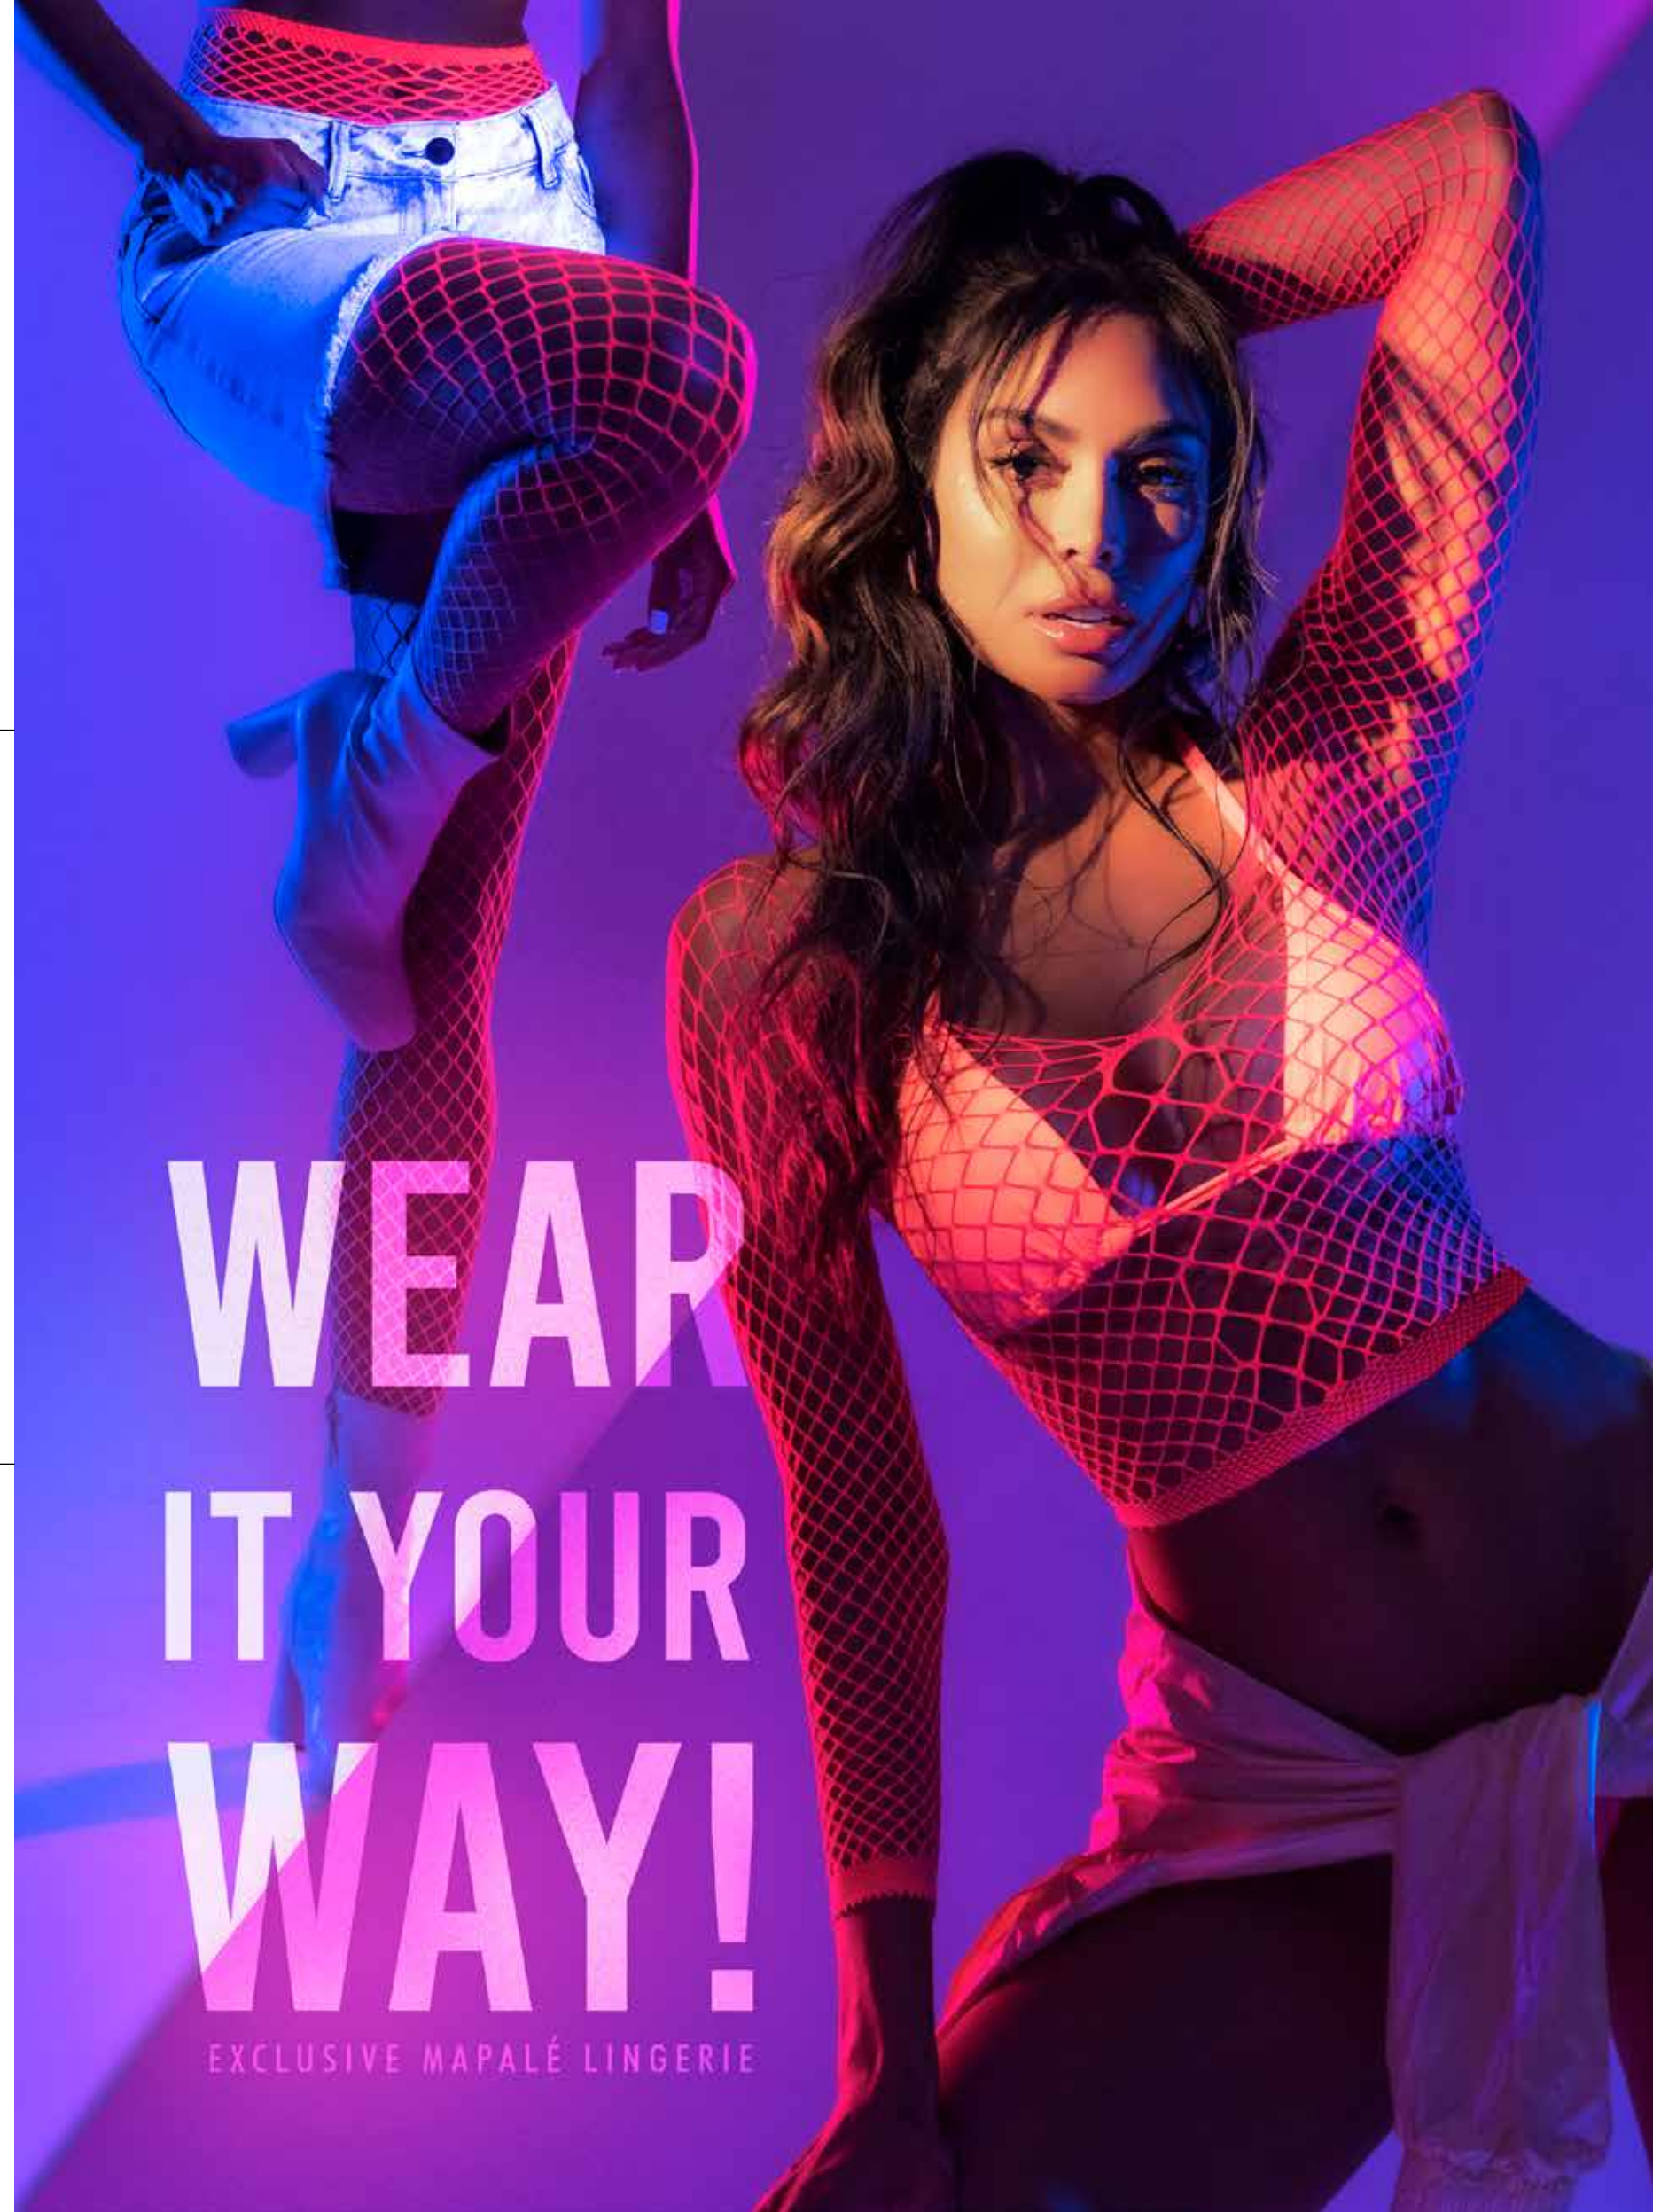

WEAR
IT YOUR
WAY!

EXCLUSIVE MAPALÉ LINGERIE