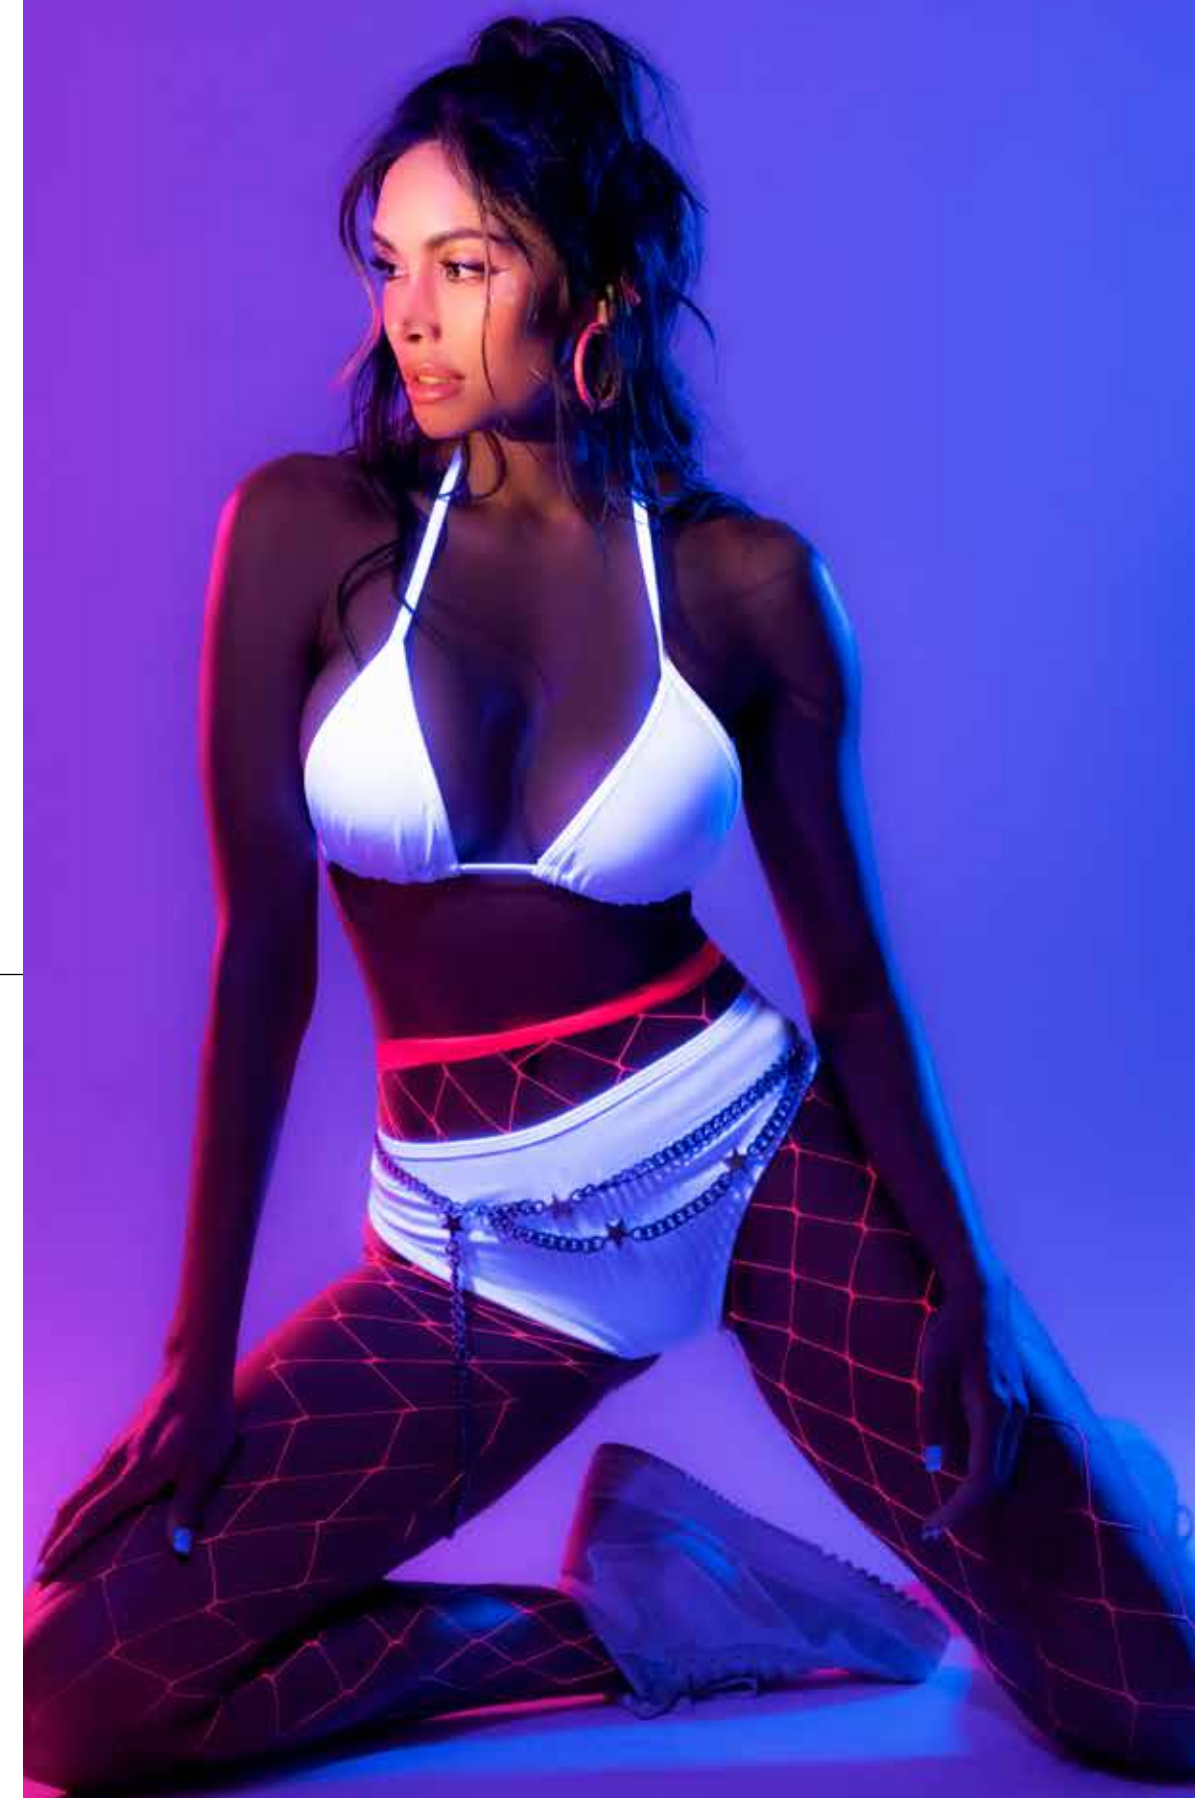

1106X
Fenced
Net Pantyhose
Black - O/SX

*THONG NOT INCLUDED