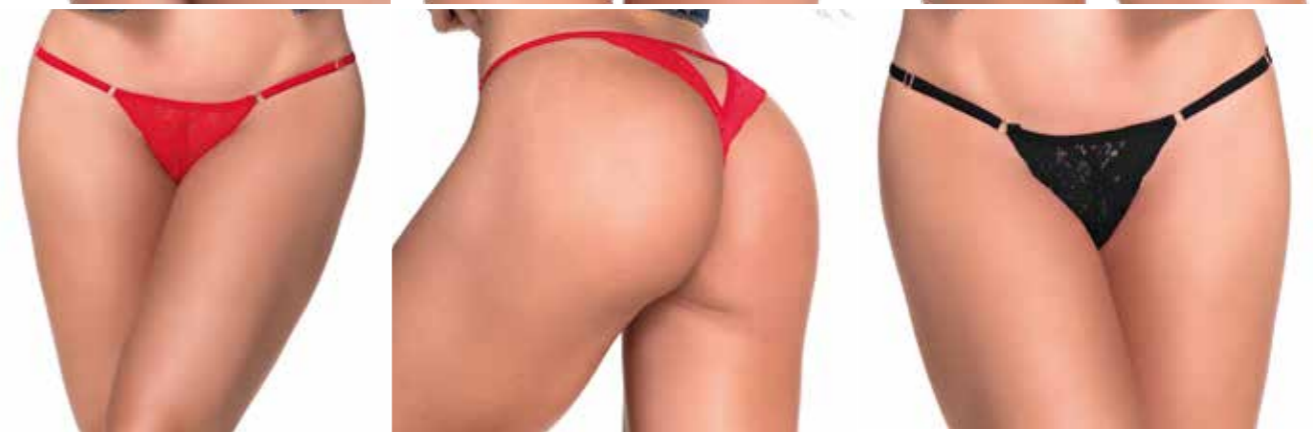

113
Cage Panty
Black, Red
S/M, M/L

107
Lace Keyhole Panty
Black, Red
S/M, M/L