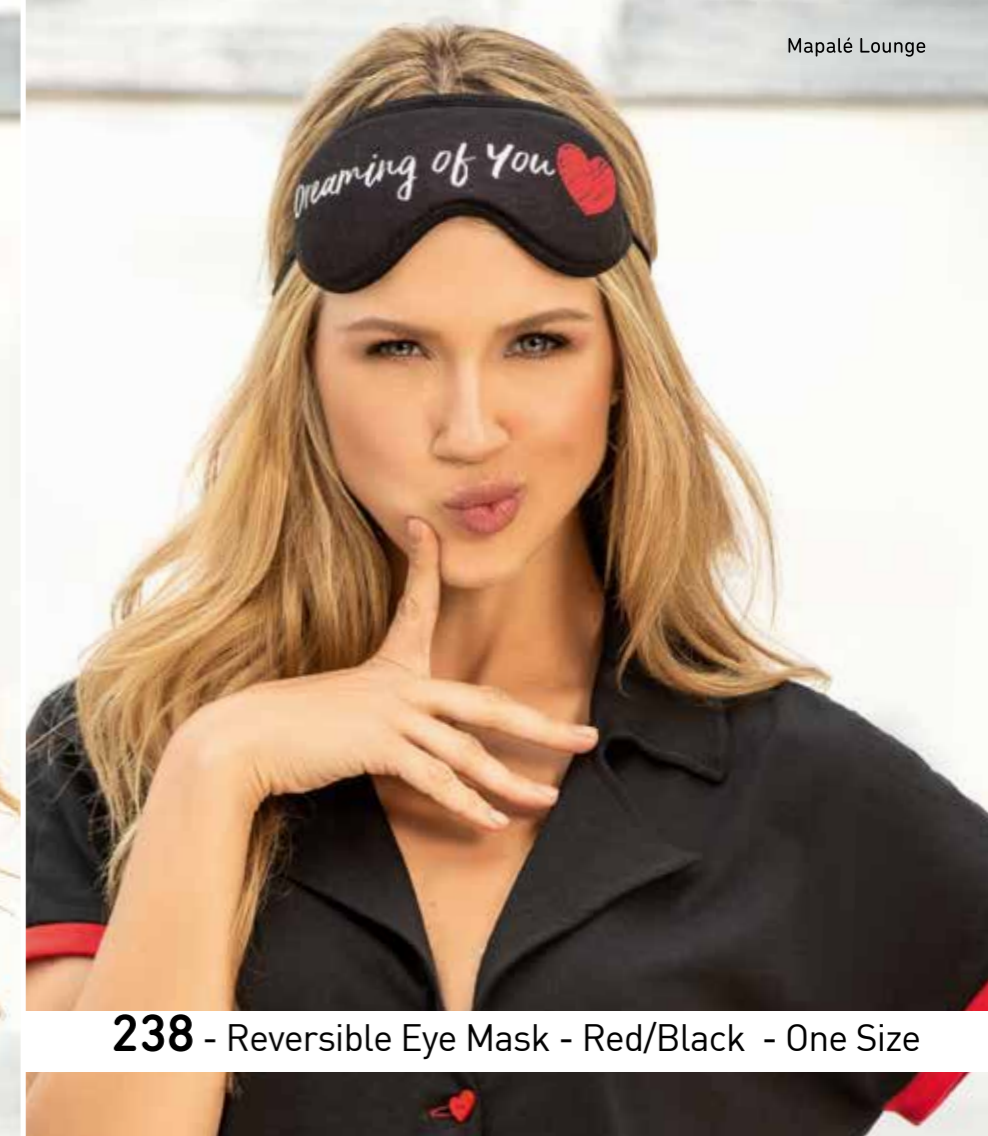

78.

7095 - Two Piece Top and Shorts Set with Drawstrings on the Sides
 Black, Navy, Red, White - S,M,L,XL

79.

7234 - Long Sleeve Sleep Shirt
Red Stripes - S,M,L,XL

7231 - Sleep Chemise with Reversible Eye Mask
Red Stripes
S,M,L,XL

247 - Eye Mask - Red/Plaid - One Size

238 - Reversible Eye Mask - Red/Black - One Size

239 - Reversible Eye Mask - Red/Green - One Size