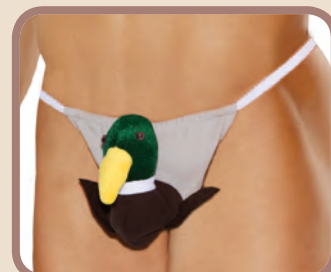

2906 - Duck pouch. One Size