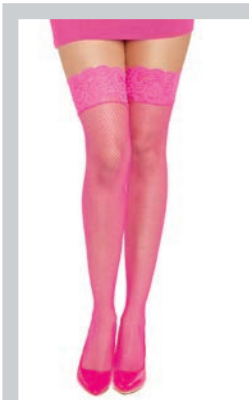

• Fishnet thigh highs with back seam • Stay-up silicone lace top

STYLE 0001N **STYLE 0001NX**
O/S O/S Queen

Hot Pink Hot Pink

• Fence net pantyhose • G-string not included

STYLE 0010
O/S

Black, Neon Pink