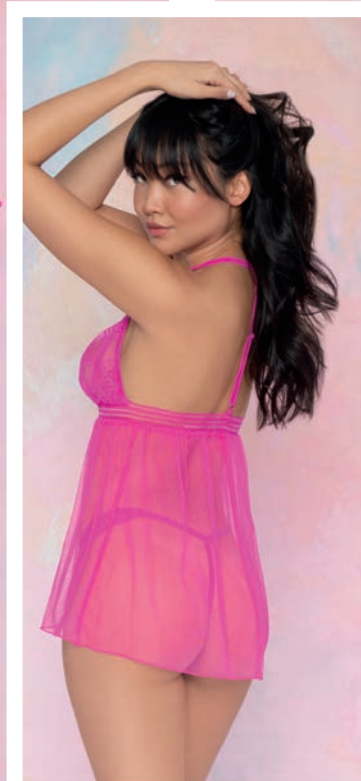

• Scalloped stretch lace and stretch mesh babydoll • Halter neckline with adjustable T-back strap • Fishnet striped elastic with iridescent ring detail • Matching lace G-string included

◆	STYLE 12603	STYLE 12603X
	O/S	O/S Queen
	Paradise Pink	Paradise Pink