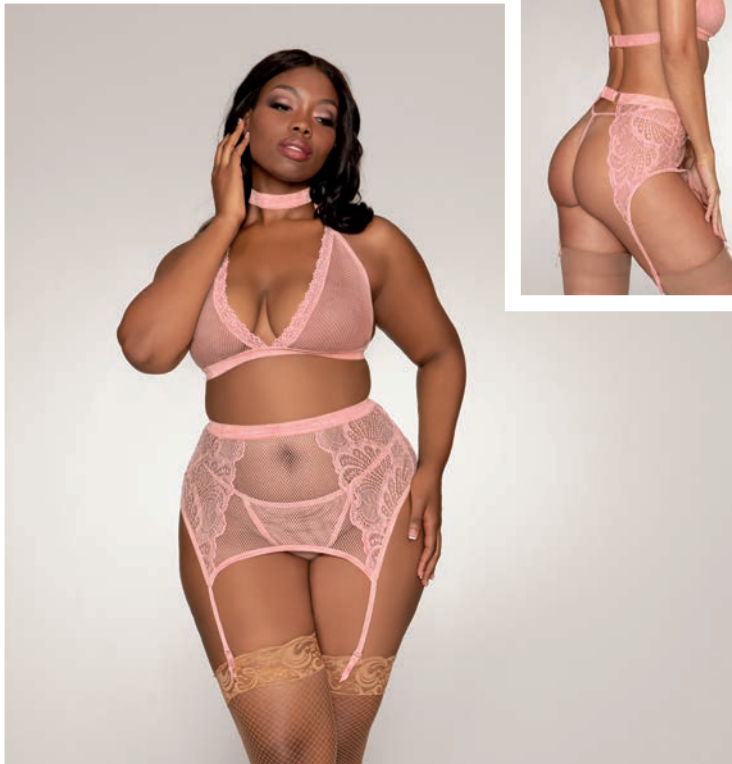

1. **STYLE 11776** O/S Garnet, Rose Pink
2. **STYLE 11776X** O/S Queen Garnet, Rose Pink
3. • Fishnet and lace four-piece set with stretch velvet trim accents • Halter bralette with adjustable back closures • Garter belt with attached/adjustable garters and adjustable waistband • Matching fishnet G-string • Velvet choker necklace included • Shown with Style 0007/0001X thigh highs; sold separately
4. **STYLE 11508** O/S Vintage Rose
5. • Stretch lace underwire bralette • High-neck halter styling with tie-back neck and adjustable hook & eye back closures • Matching high-waisted stretch lace panty • Adjustable elastic waistband • Removable/adjustable garters • 0007 thigh highs; sold separately