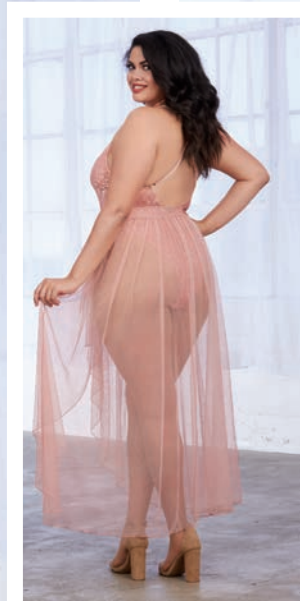

• Two-piece set • Mosaic stretch lace teddy • Open G-string back • Adjustable criss-cross straps • Sheer mesh maxi skirt with tie-front closure • Plus garment has been modified with a higher neckline and full lace back for additional coverage

STYLE 10996
S, M, L, XL
Black, Coral,
Rouge, Vintage
Rose, White

STYLE 10996X
1X, 2X, 3X
Black, Coral,
Rouge, Vintage
Rose, White