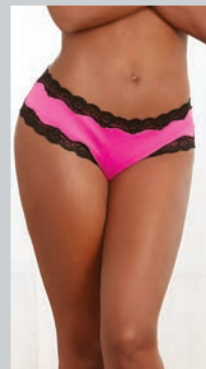

- Microfiber cheeky panty
- Stretch lace trim • Elastic criss-cross open back detail

☐ **STYLE 1434**
S, M, L, XL
Black,
Hot Pink/Black,
Iris/Black

STYLE 1434X
1X, 2X, 3X
Black,
Hot Pink/Black,
Iris/Black

- Stretch lace, low-rise panty
- Open crotch • Ruffled back detail

☐ **STYLE 1300**
S, M, L
Black, Hot Pink,
Red

STYLE 1300X
1X/2X, 3X/4X
Black, Hot Pink,
Red