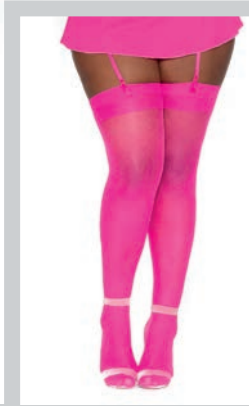

• Sheer thigh high stockings with back seam • Shown with Style 9382 garter belt, sold separately

STYLE 0007
O/S

Black, Hot Pink,
Red, Nude, White

STYLE 0007X
O/S Queen

Black, Hot Pink,
Red, Nude, White

• Sheer thigh highs • Stay-up silicone lace top or in the back

STYLE 0005N **STYLE 0005NX**
O/S O/S Queen

Neon Pink Neon Pink