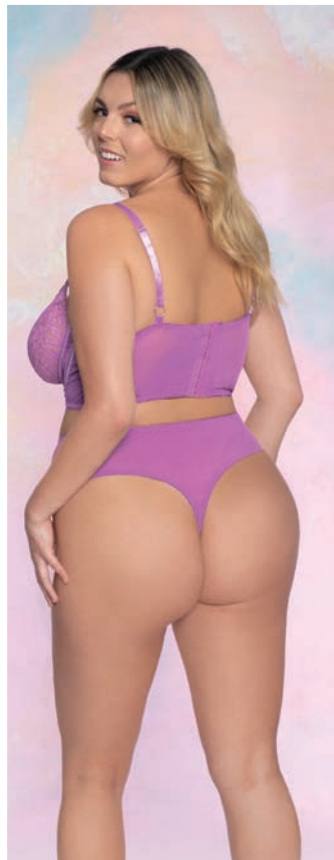

• Stretch mesh and stretch galloon lace underwire bustier • Front boning • Lace-up detail with sheer mesh backing • Silver grommets and rings • Adjustable straps • Adjustable hook & eye back closure • Matching stretch mesh and stretch galloon lace-up tanga panty • Plus size has been modified with a higher waist and more side and back coverage

STYLE 12163	STYLE 12163X
S, M, L, XL	1X, 2X, 3X
Black, Iris	Black, Iris