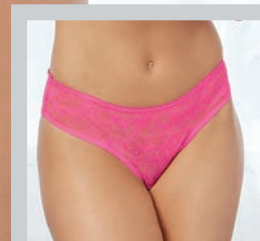

- Microfiber cheeky panty
- Stretch lace trim • Elastic criss-cross open back detail

☐ **STYLE 1434**
S, M, L, XL
Black,
Hot Pink/Black,
Iris/Black

STYLE 1434X
1X, 2X, 3X
Black,
Hot Pink/Black,
Iris/Black

- Stretch lace, low-rise panty
- Open crotch • Ruffled back detail

☐ **STYLE 1300**
S, M, L
Black, Hot Pink,
Red

STYLE 1300X
1X/2X, 3X/4X
Black, Hot Pink,
Red