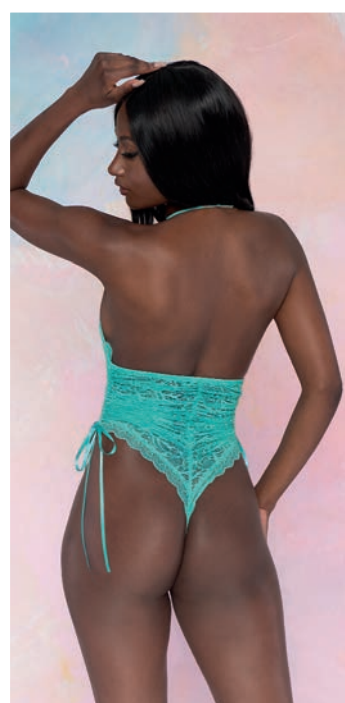

New

• Stretch lace halter teddy with scalloped lace edge trim • Adjustable ribbon, side ruching detail, can make the leg as high, or as low as you want • Adjustable hook & eye back neck closure • Stretch lace, G-string back

STYLE 12600
O/S
Ocean

STYLE 12600X
O/S Queen
Ocean