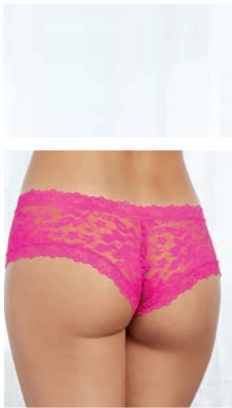

STYLE 1375
S, M, L, XL
Black, Hot Pink,
Red, Turquoise

• Stretch lace, cheeky hipster panty
• Scalloped lace trim • Satin bow

• Lace tanga open-crotch panty
• Elastic open back detail