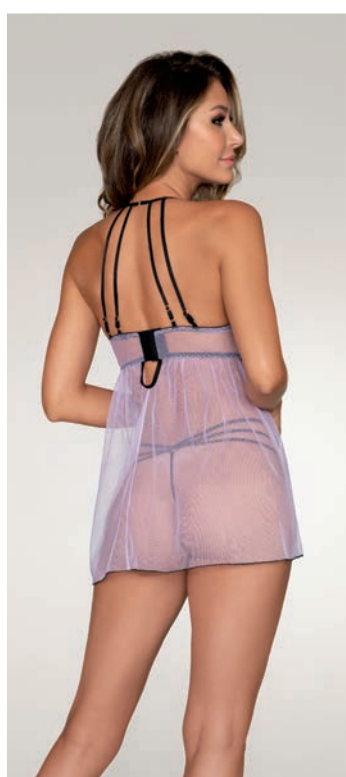

STYLE 12167
S, M, L, XL
Lavender

STYLE 12167X
1X, 2X, 3X
Lavender

• Stretch mesh and delicate embroidery babydoll set with contrast trims • Underwire balconette bra with “shell” design boning support • Adjustable halter neck strap and adjustable back strapping • Hook & eye back closure • Matching strappy G-string included