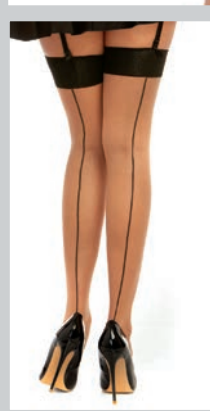

- Cuban heel, sheer thigh high stockings with contrast seam detail
- Contrast plain top
- Shown with garter belt Style 9382, sold separately