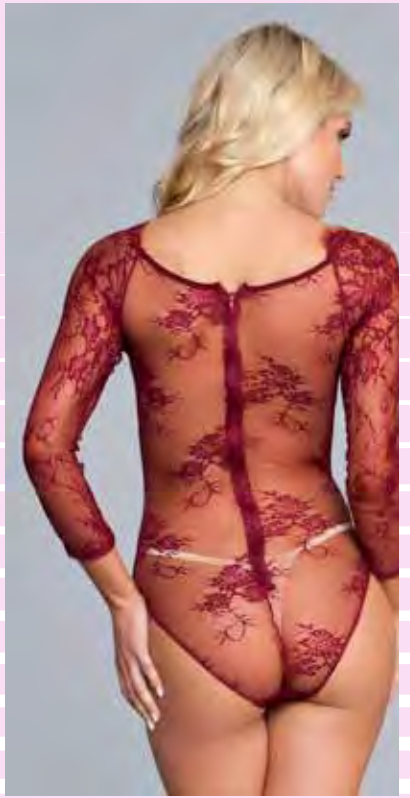

BW1791BURG

1 pc. Long sleeve, high neck lace Teddy. Thong not included.

Burgandy
S-M-L-XL