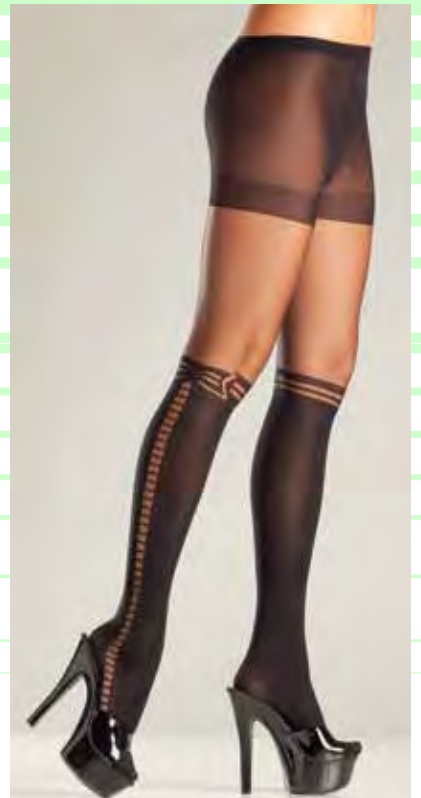

Striped nylon stirrup
knee highs.
Black/White
O/S

BW618B

Fishnet knee highs with
lace bow trim.
Black
O/S

BW692B

Seamless spandex fishnet
and keyhole pantyhose.
Black
O/S

BW691B

Sheer spandex
pantyhose with faux
knee high design.
Black
O/S