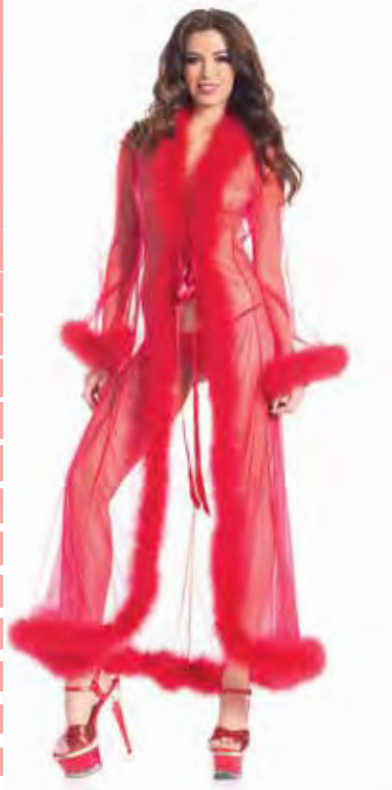

Red
O/S

BW834BK

Sheer full-length robe
with chandella boa feather trim.

Black
O/S

BW834HP

Sheer full-length robe
with chandella boa feather trim.

Hot Pink
O/S

FEATHER ROBES