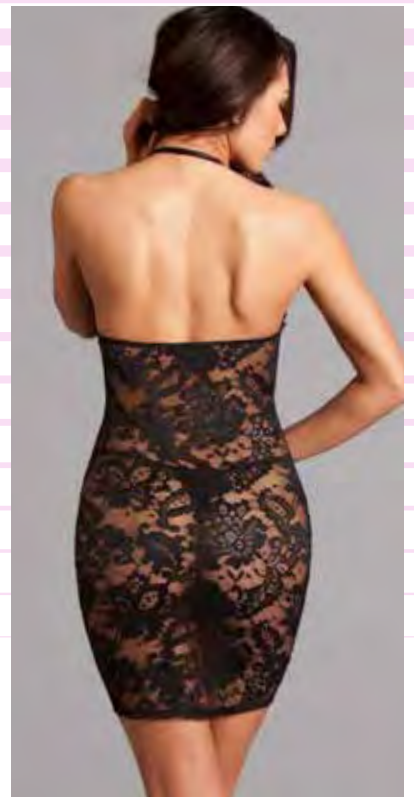

BW1760BK

1 Piece. Eyelash lace, semi-sheer finish, deep plunge neckline, adjustable neck strap, diamante strap detail, figure-hugging shape. Thong not included.

Black
S-M-L-XL