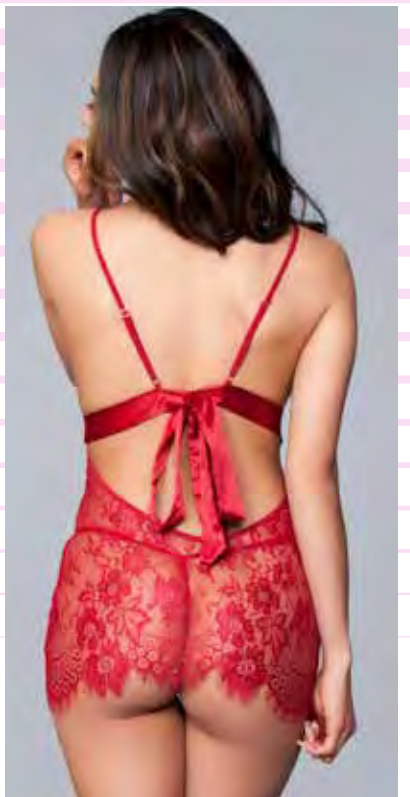

BW1792BURG

2 pc. Eyelash lace cami chemise with bow detail and tie back. Matching thong included.

Burgandy
S-M-L-XL