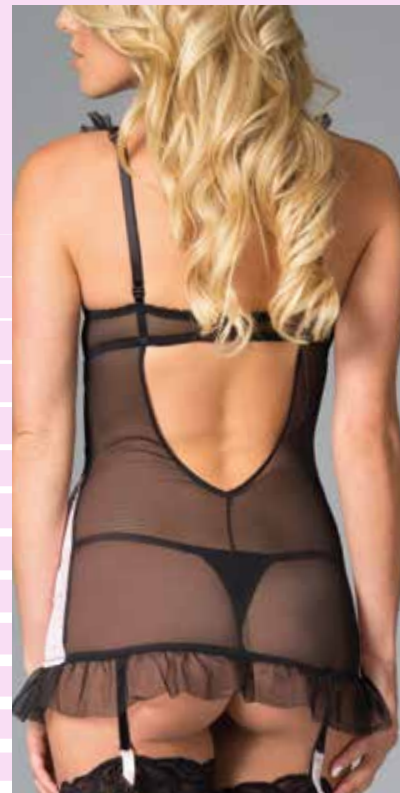

BW1623

2 Piece. Peek-a-boo cami suspender with lace-trimmed pink satin cups, frill hem, and mesh side panels. BW599 Hosiery sold separately.

Black/Pink
S-M-L-XL