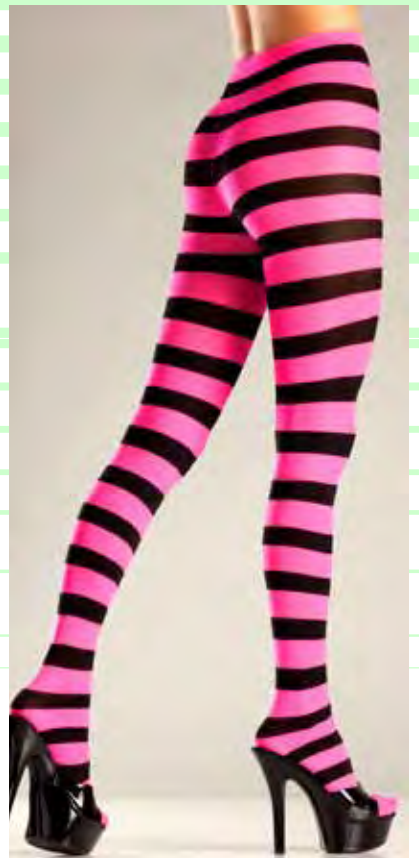

BW679BPK

Wide stripes opaque tights.
Black/Pink
O/S