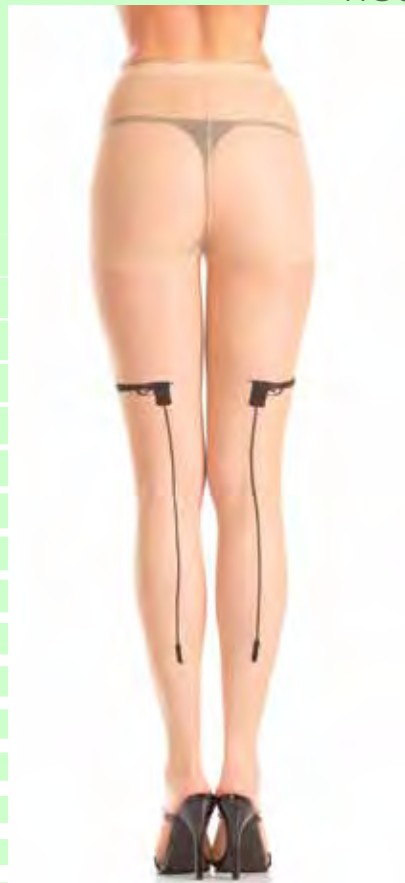

BW413
Nude pantyhose with
gunshot backseam.
Nude
O/S