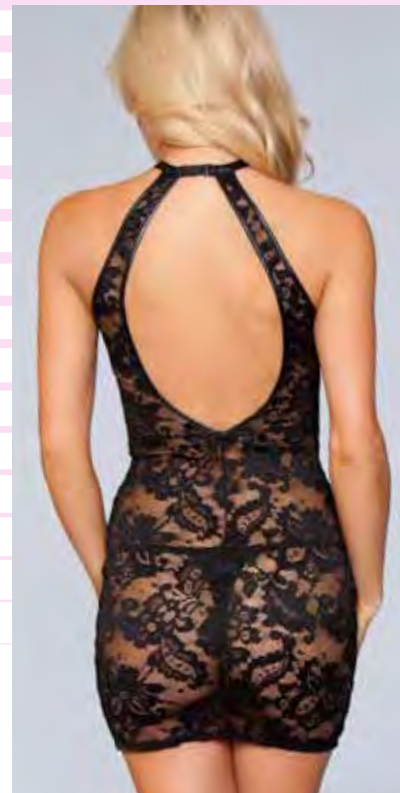

1807

1pc. Halter neck fastening and a low, scooped back, Cut-out cups and Halter neck.

Black

S-M-L-XL