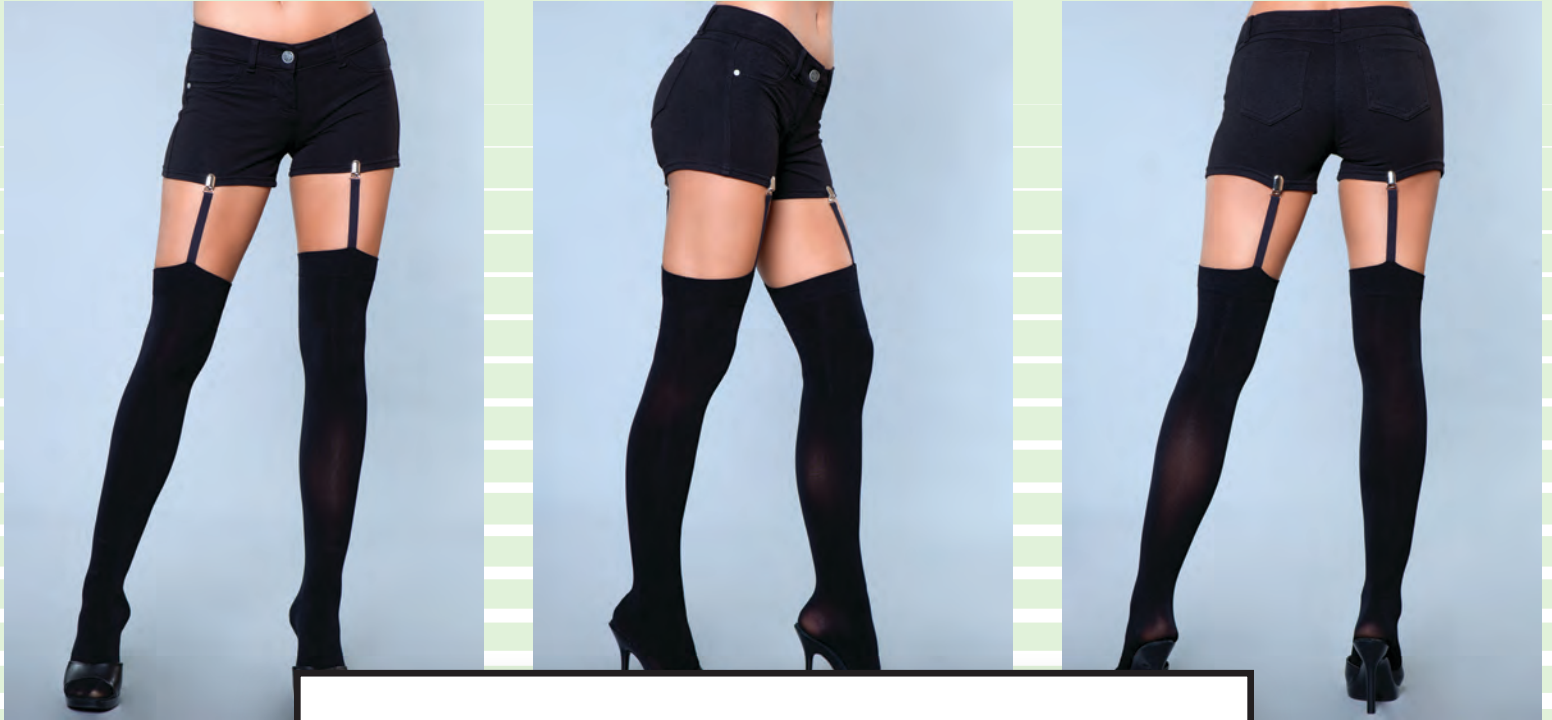

Black

* New Styles!

1928

Opaque thigh highs with attached clip garter.
(Shorts not included.)

O/S