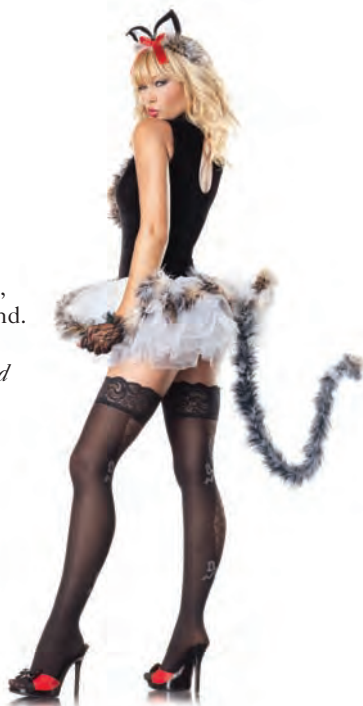

S/M, M/L

BW1279

**4 PIECE
KISSABLE
KITTY KAT**

Leotard, tutu, tail,
kitty ears headband.
*BW673 thigh highs,
BW3006 gloves sold
separately.*
S/M, M/L

BW811

**3 PIECE
CLUB BUNNY**

Stretch lycra tuxedo
style teddy with neck
bow and bunny ears
and long gloves.
*BW529 fishnet panty-
hose sold separately.*
S/M, M/L