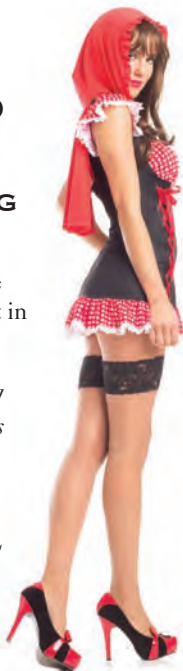

BW1620

**1 PIECE
RAVISHING
RED**

Dress with ruffle sleeves and built in hooded cape.

BW095BR

Burlesque wig and BW793 thigh highs sold separately.

Picnic basket not included.

S/M, M/L, L/XL

BW1198

**2 PIECE
SWEET DORTHA**

Gingham dress with tiered skirt and hair bows.

Stockings and basket not included.

S/M, M/L