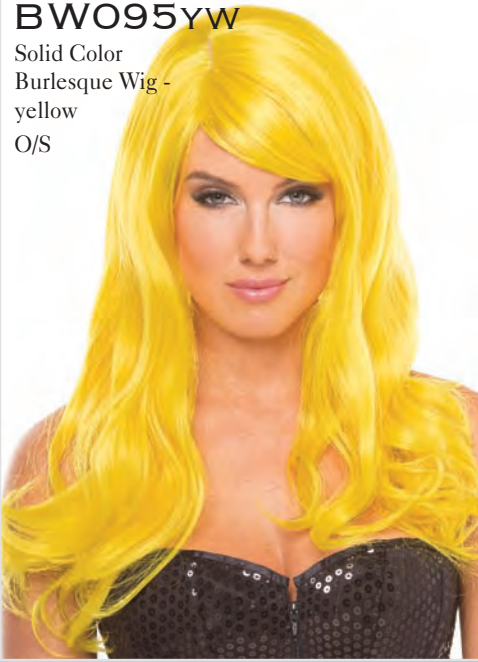

BW095YW

Solid Color
Burlesque Wig -
yellow
O/S