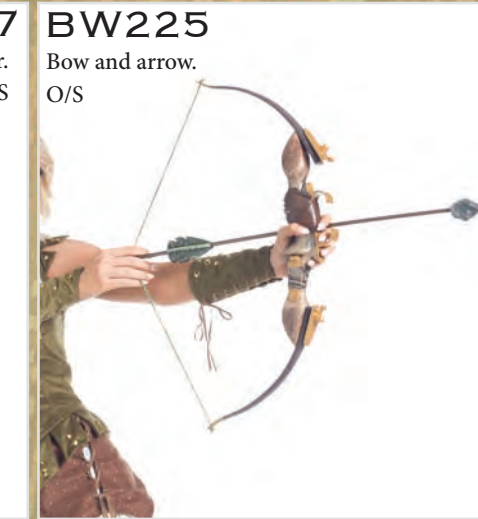

BW213
Indian
headdress
Black/White
O/S

BW203
Pirate hat.
As shown.
O/S

BW223
Sword.
O/S

BW224
Sword.
O/S

BW235
Trident.
Gold
O/S

BW237
Gun holster.
O/S

BW225
Bow and arrow.
O/S

BW229
Whip.
O/S