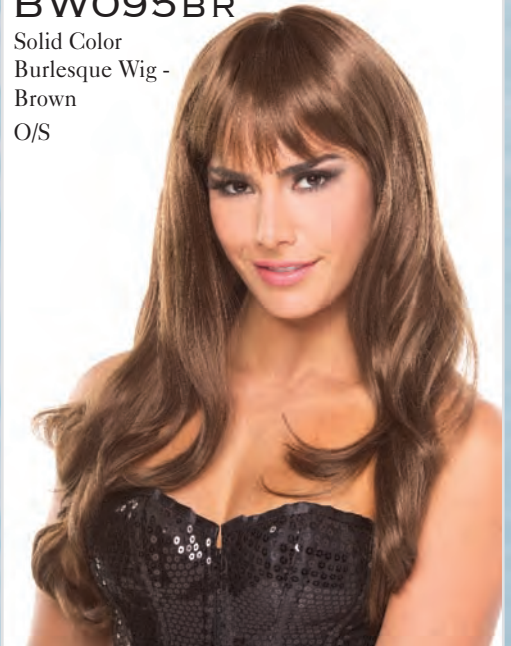

Solid Color
Burlesque Wig -
Auburn
O/S

BW095BK

Solid Color
Burlesque Wig -
Black
O/S

BW095BL

Solid Color
Burlesque Wig -
Blonde
O/S

BW095BR

Solid Color
Burlesque Wig -
Brown
O/S

BW095DB