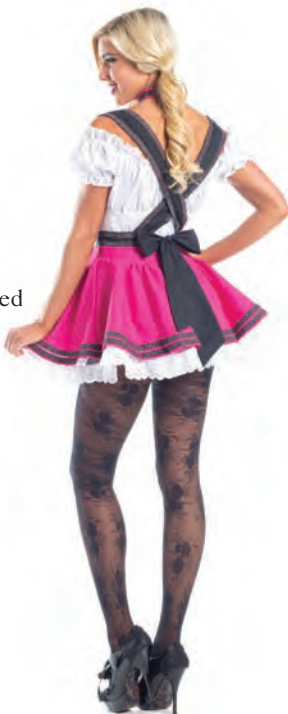

BW1545
3 PIECE
SWISS
BEAUTY

Dress with zippered back and built in petticoat, neck piece, attached apron.
BW766 pantyhose sold separately.
S/M, M/L, L/XL