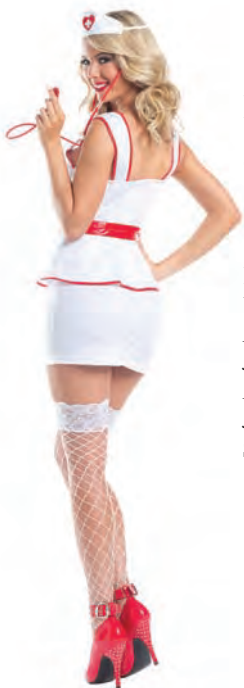

BW1561
2 PIECE
PERSONAL
CARE NURSE

Dress with zippered back, belt.
BW221 hat and stethoscope and BW617 white thigh hi sold separately.
S/M, M/L

BW1605
4 PIECE
SIZZLING
SCHOOL
NURSE

Dress with built-in petticoat, apron, headpiece and leg garter.
BW093BR Doll wig sold separately.
S/M, M/L

BW1604
2 PIECE
MAGNIFICENT
MASSEUSE

Light pink dress and lace-trimmed headpiece.
BW095BL Burlesque wig sold separately.
S/M, M/L