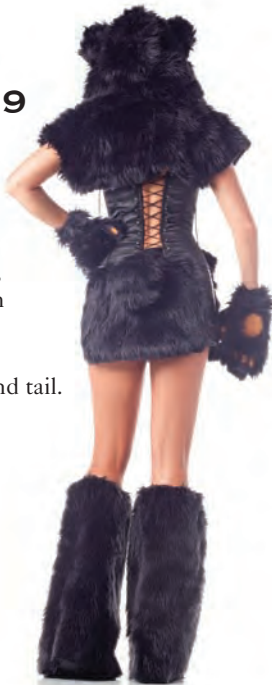

BW1296
5 PIECE
BLUSHING
BUNNY

Dress, leg warmers,
 hood, mittens and
 tail.
 S/M, M/L

BW1389

**8 PIECE
BLACK
BEAR**

Bolero hoodie, corset top with lace-up back, skirt, mittens, leg warmers and tail.
S/M, M/L