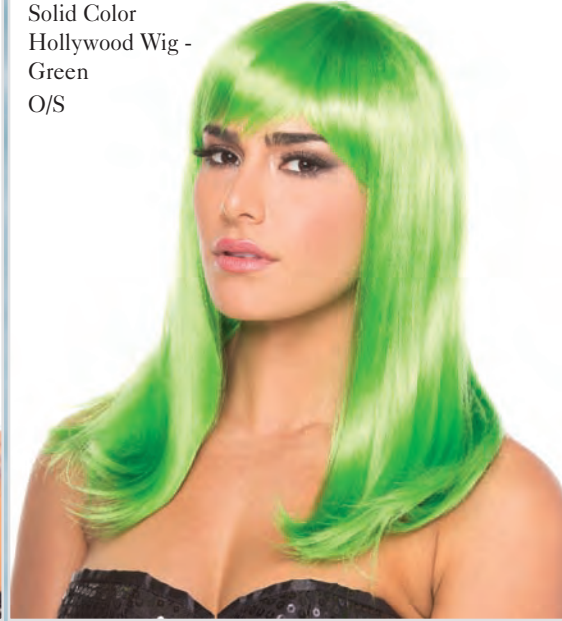

BW094GR

Solid Color
Hollywood Wig -
Green
O/S