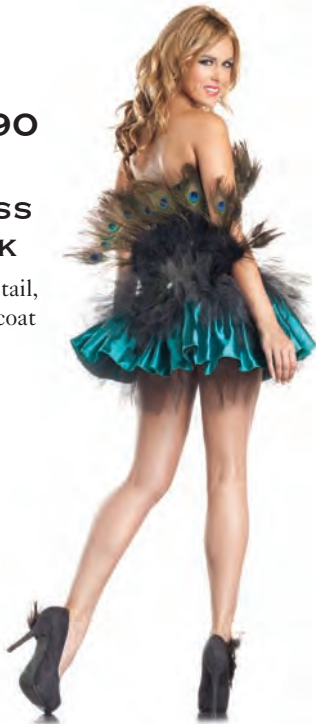

BW1609

**5 PIECE
WITTY WITCH**

Top with zippered side, skirt, collar, hat, and garter straps. *BW093GR Doll wig and BW624 thigh highs sold separately.*
S/M, M/L, L/XL

BW1290
4 PIECE
PRINCESS
PEACOCK

Corset, skirt, tail,
 built-in petticoat
 S/M, M/L