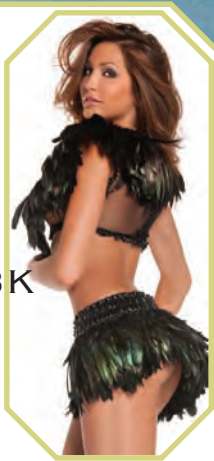

BW1001BK
TOP
Feather top.
Black
O/S

BW1000BK
SKIRT
Feather mini skirt.
Black
S/M, M/L