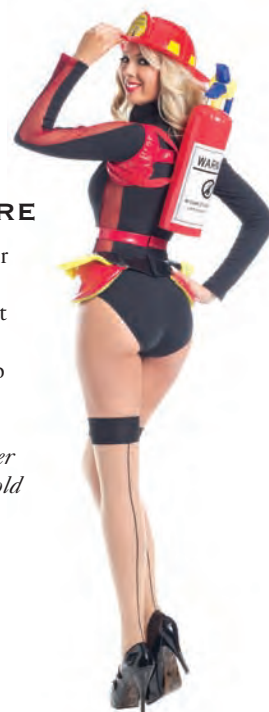

BW1560

**4 PIECE
HEARTS AFIRE**

Long sleeved romper with zippered back and mesh sides, front garter straps, suspender straps, hip pads.
Fire hat BW0710, BW222 fire extinguisher and BW564 thigh hi sold separately.
S/M, M/L