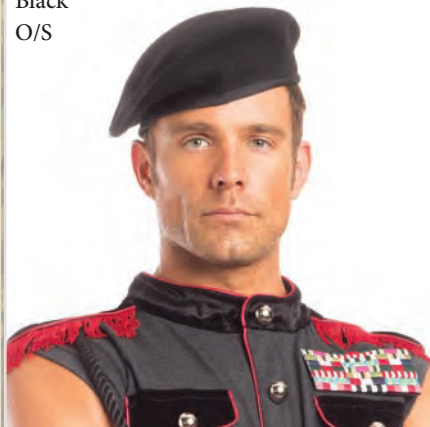

Pirate hat.
O/S

BW217

Sequin police hat.
O/S

BW236

Beret.
Black
O/S

BW234

Classic white sailor hat.
O/S

BW227