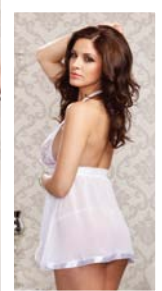

Color: White, Black

Size: 32, 34, 36, 38

7298

Sweetheart satin corset with steel boning, front metal busk closure, modesty panel, lace-up back, and g-string.

Color: White

Size: 32, 34, 36, 38

8196X
1X, 2X, 3X