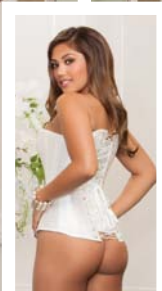

7298

Sweetheart satin corset with steel boning, front metal busk closure, modesty panel, lace-up back, and g-string.

Color: White

Size: 32, 34, 36, 38