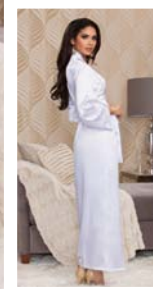

7801X
1X, 2X, 3X

7801

Long lace trimmed satin gown with lace-up scoop back and adjustable spaghetti straps.
Color: Black, Fuchsia, White
Size: S, M, L, XL

7800X
1X/2X, 3X/ 4X

7800

Long satin robe with lace trim cuffs and matching sash.
Color: Black, Fuchsia, White
Size: S/M, L/XL