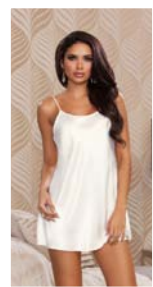

7916X
1X/2X, 3X/ 4X

7916

Satin chemise
Color: Gold, Gray, Royal Blue, Light Blue, Black, Fuchsia, Ivory, Lavender, Pink, Purple, Red, Teal, White
Size: S/M, L/XL - See page 15

7893X
1X/2X, 3X/ 4X

7893

Satin 3/4 sleeve robe with matching sash.
Color: Gold, Gray, Royal Blue, Light Blue, Black, Fuchsia, Ivory, Lavender, Pink, Purple, Red, Teal, White
Size: S/M, L/XL - See page 15