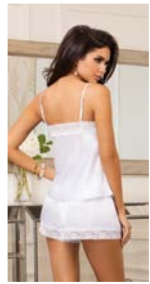

8912X
1X, 2X, 3X

8912

Satin and lace cami and short set with floral lace trim with adjustable spaghetti straps.
Color: White, Red, Black, Fuchsia
Size: S, M, L, XL