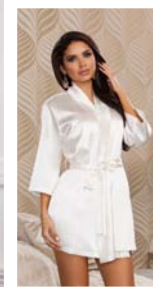

7916X
1X/2X, 3X/ 4X

7916

Satin chemise
Color: Gold, Gray, Royal Blue, Light Blue, Black, Fuchsia, Ivory, Lavender, Pink, Purple, Red, Teal, White
Size: S/M, L/XL - See page 15

7893X
1X/2X, 3X/ 4X

7893

Satin 3/4 sleeve robe with matching sash.
Color: Gold, Gray, Royal Blue, Light Blue, Black, Fuchsia, Ivory, Lavender, Pink, Purple, Red, Teal, White
Size: S/M, L/XL - See page 15