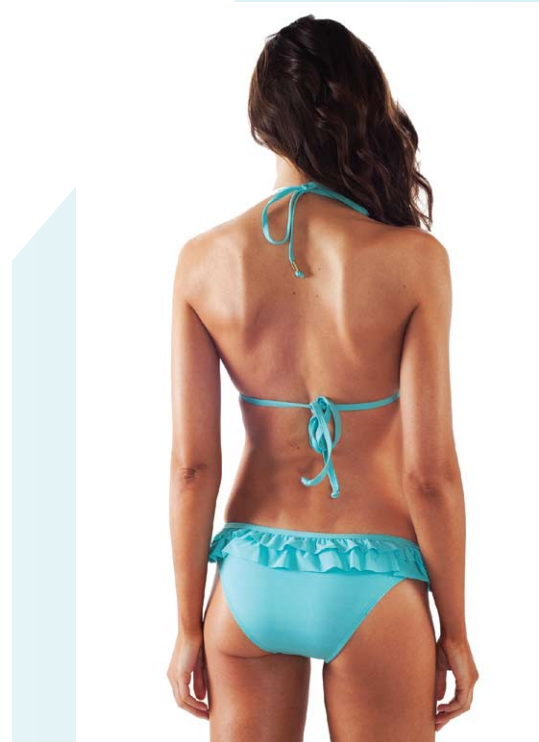

Envy Push Up®

Top: E16
Classic Bottom: B16
XS - L

Ruffle String &
Ruffle Scoop

Cotton Candy

Lilac

Black

Seafoam

Classic Bottom / B16