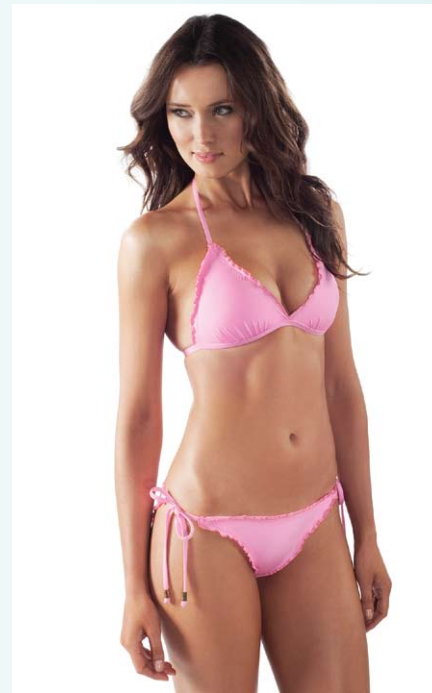

voda
swim

Envy Push Up®

Top: E17
Classic Bottom: B17
Brazilian Bottom: Z17
(w/ Full Scrunch Back)
XS - L

Wavy String Top &
Full Scrunch String Bottom

Black

Cotton Candy

Seafoam

Lilac

Classic Bottom / B17
w/ Full Back Scrunch

Brazilian Bottom / Z17
w/ Full Back Scrunch

voda
swim

Envy Push Up®

Top: E18
(w/ Removable Straps)
Classic Bottom: B18
S - L

Twist Bandeau & Shirred Band Bottom

Caribbean