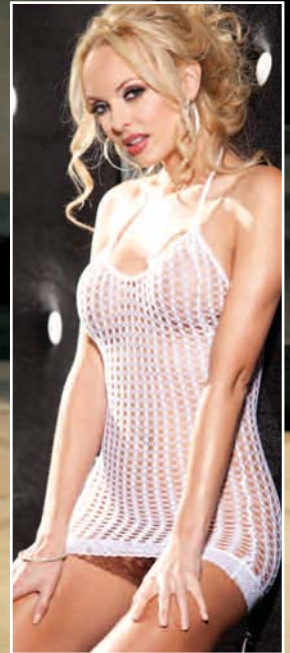

90035

.....

**STRETCH HONEYCOMB
FISHNET DRESS WITH
STRETCH LACE HEM**

COLOR: WHITE, BLACK. ONE SIZE
FITS MOST: HEIGHT 5' TO 5'10",
WEIGHT 90 TO 175 LBS.