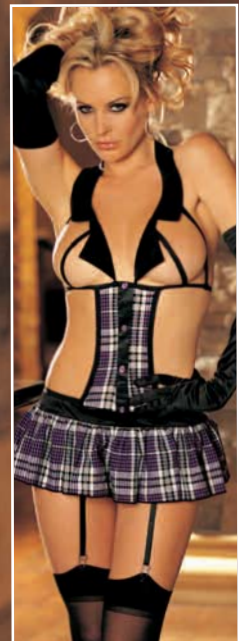

**PEEK-A-BOO PLAID
SCHOOLGIRL CHEMISE AND
STOCKINGS SET**

COMES WITH GARTERS, G-STRING
AND STOCKINGS. SHOWN WITH NO.
276 GLOVES. COLORS: PURPLE,
RED. ONE SIZE. (EACH COLOR
COMES PACKAGED IN ITS OWN BOX.)

96277
.....