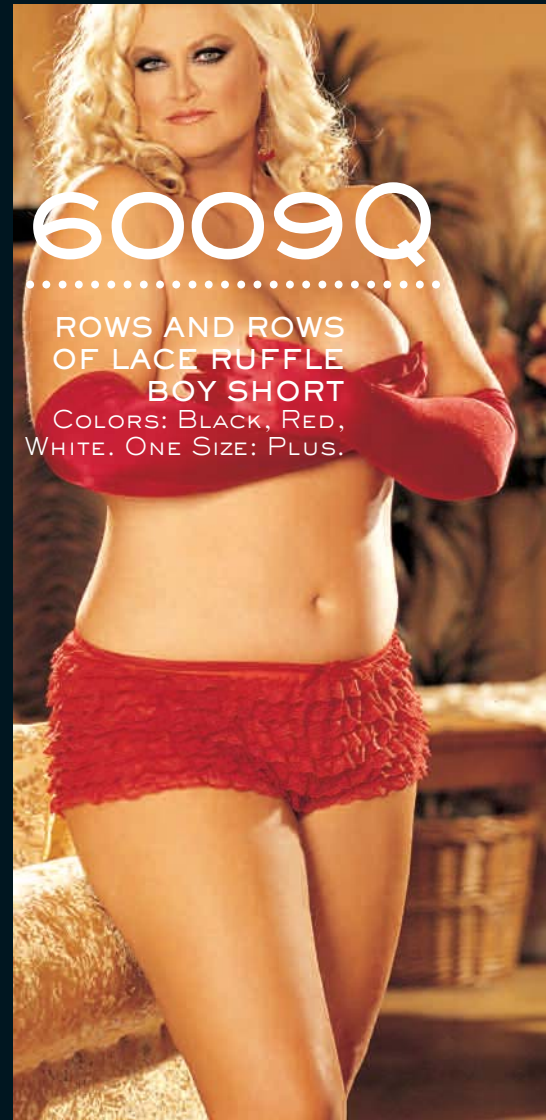

90059

57

SHEER NET RUFFLE  
PANTY

WITH OPAQUE STRETCH  
LINING WITH ADORABLE BOW  
AT REAR. COLORS: BLACK,  
PINK, WHITE. SIZES: XS/S,  
M/L

x57

SHEER NET  
RUFFLE PANTY

WITH OPAQUE STRETCH  
LINING WITH ADORABLE  
BOW AT REAR. COLORS:  
BLACK, PINK, WHITE.  
SIZES: 1/2X, 3/4X.