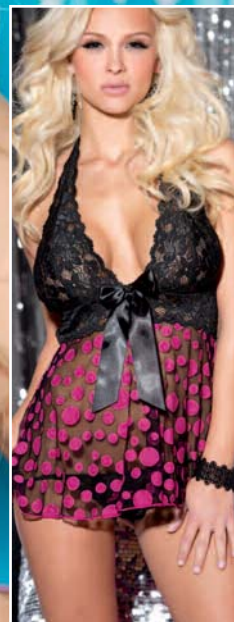

**LARGE POLKA DOT NET
BABY DOLL**

WITH STRETCH LACE HALTER
TOP. COMES WITH G-STRING.
COLORS: BLACK/TURQUOISE,
BLACK, HOT PINK/BLACK. ONE
SIZE. ALSO AVAILABLE IN PLUS
SIZES. EACH COLOR COMES
PACKAGED IN ITS OWN BOX.

96377

.....

PLUS SIZES
.....