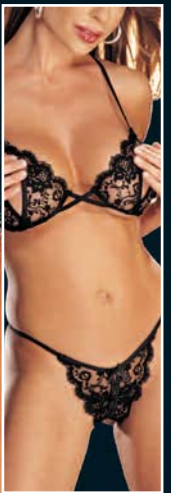

96964

96836

LACE AND STRETCH  
MESH "PEEK-A-BOO"  
CROTCHLESS TEDDY  
COLORS: BLACK, RED, ROYAL.  
ONE SIZE. (EACH COLOR COMES  
IN ITS OWN BOX.)

96837

LACE "PEEK-A-BOO" 2PC SET  
WITH SLIT SOFT CUP BRA AND  
CROTCHLESS PANTY  
COLORS: BLACK, RED. ONE SIZE.  
(EACH COLOR COMES IN ITS OWN BOX.)