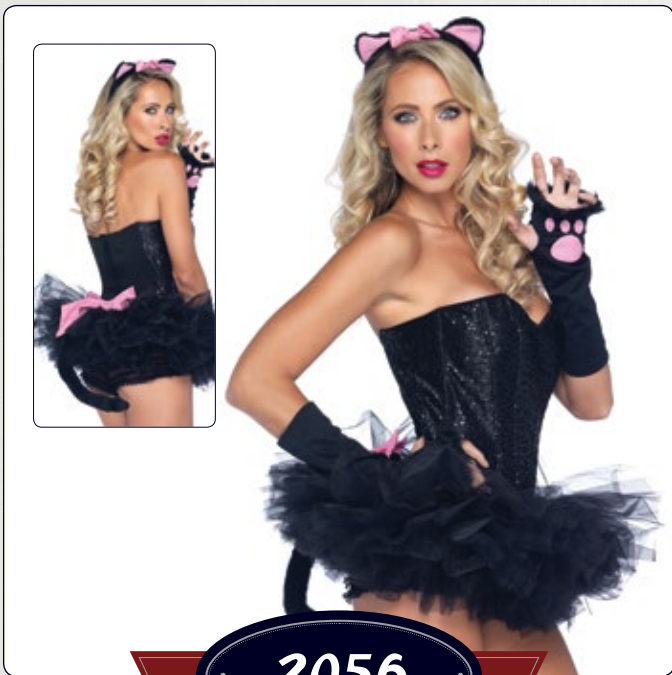

OS

A1922

Plush cheetah ear headband with studded bow.
Color: Black.
One size.

OS

2056

3 PC. Pretty Kitty Accessory Kit, includes gloves,
headband and tail.
Color: Black. One size.

OS

A1913