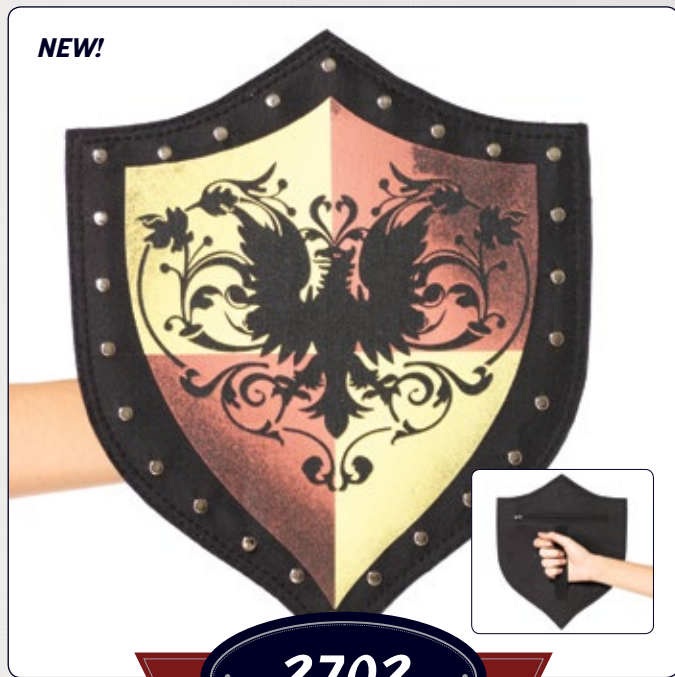

OS

7 14718 48076 3

2706

SWAT body harness with garter iPhone holder and walkie talkie cord.
Color: Black. Size: SM, ML.

A1918

Bullet belt with pouch.
Color: Black.
One size.

A1917

Gangster double gun zipper holster.
Color: Black.
One size.