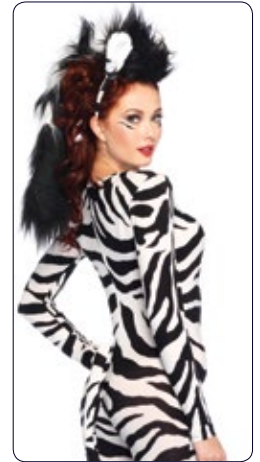

2 PC. Wild Tigress, includes tiger print spandex catsuit with attached tail and matching ear headband.
Color: Orange.
Size: XS, SM, ML, XL.

85151

2 PC. Wild Zebra, includes printed catsuit with tail and matching mohawk ear headband.
Color: Black/White.
Size: XS, SM, ML.