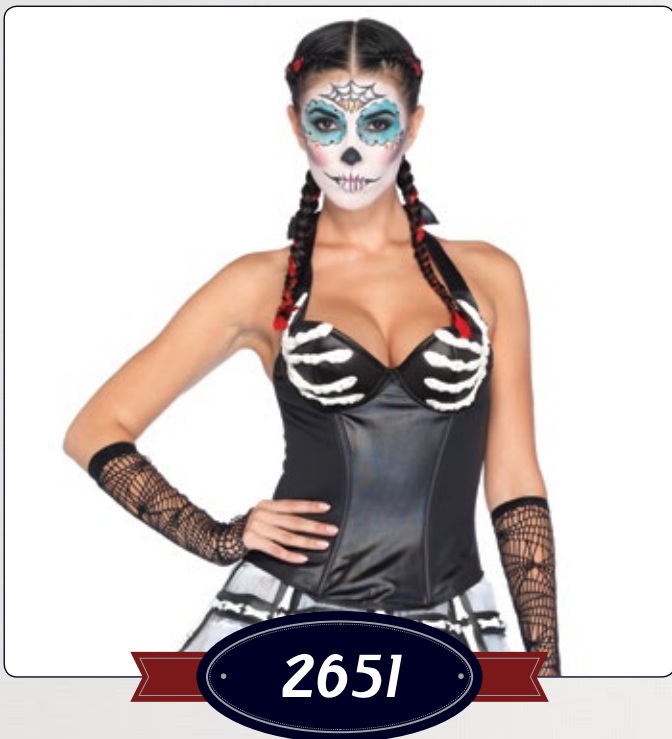

2651

Latex bony hands wet look underwire halter bustier.

Color: Black.

Size: S, M, L.

S

M

L