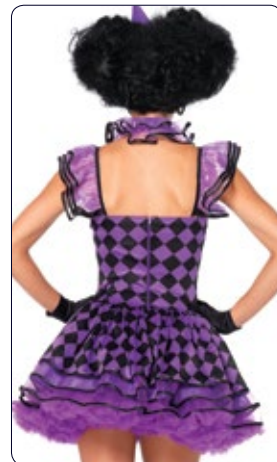

NEW!
85354

3 PC. Pretty Parisian Clown, includes dress with organza tiered skirt, ruffle neck piece, and matching hat.

Color: Purple/Black.
Size: SM, ML.

SM

ML