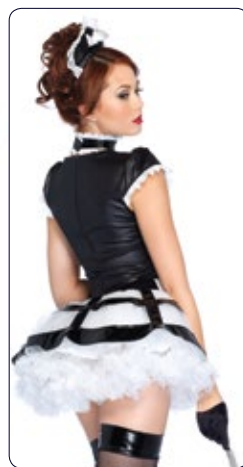

85040

3 PC. Mistress Maid, includes apron dress with cage skirt, collar choker, and matching headband.

Color: Black/White.

Size: SM, ML.

SM

ML