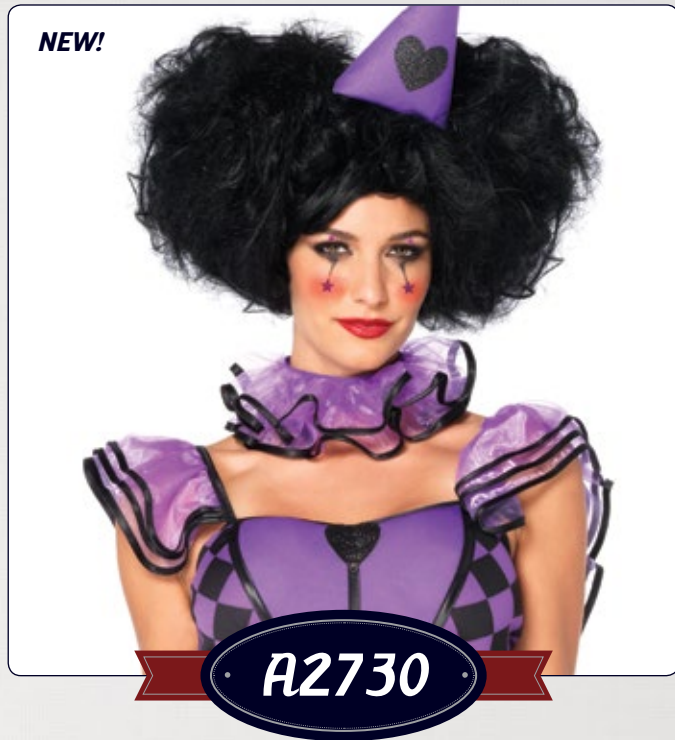

OS

Harlequin wig with clip-on pony tails and adjustable strap.
 Color: Black/Red.
 One Size.

Bob wig with optional side puff clips and adjustable strap.
 Color: Black.
 One Size.

Funky afro wig with adjustable elastic strap.
 Color: White.
 One Size.