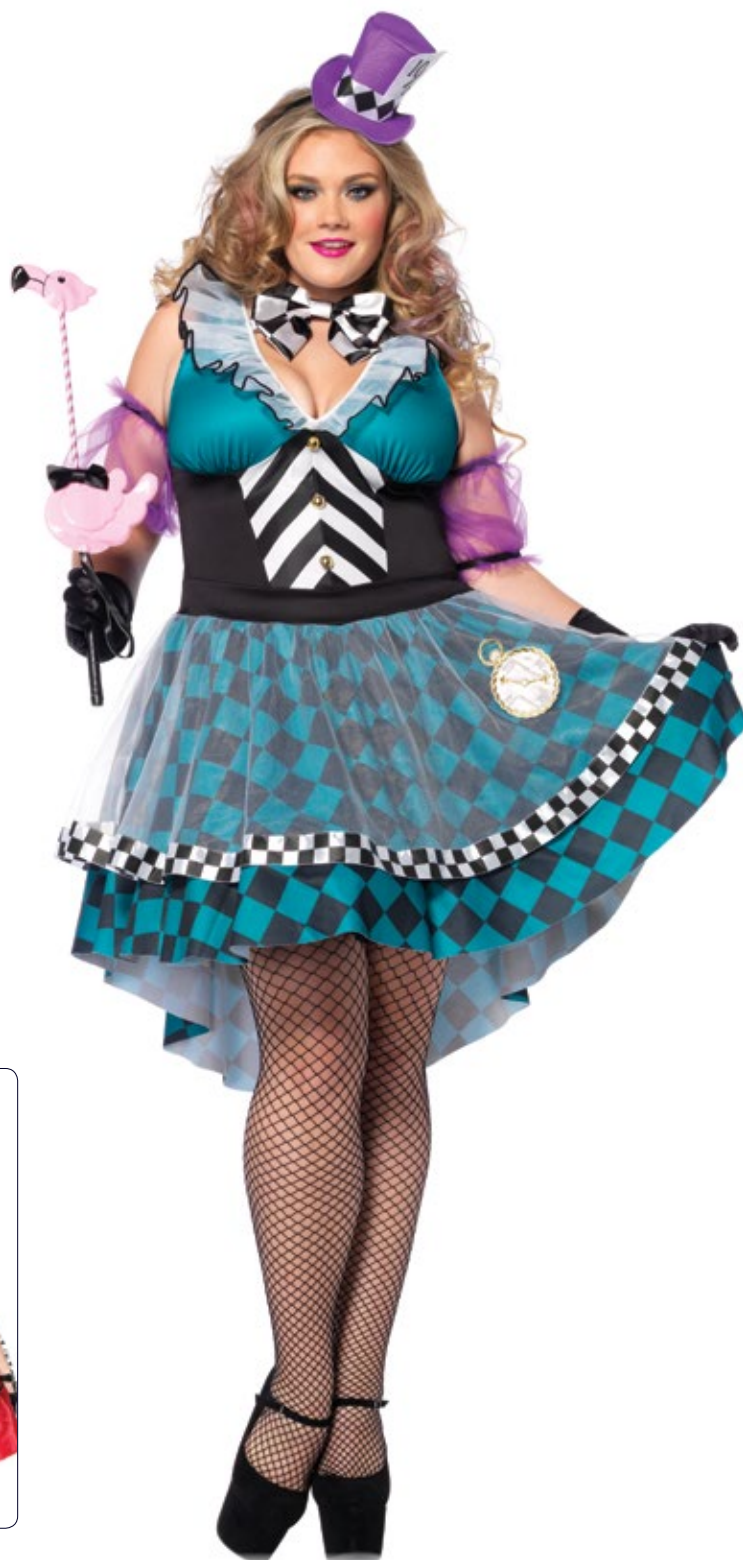

NEW! 85227X

4 PC. Manic Mad Hatter, includes high/low halter dress with checkerboard skirt and embroidered clock appliqué, bow choker, sheer puff sleeves, and matching headband.

Color: Black/Teal.
Size: 1X/2X, 3X/4X.

1X/2X

3X/4X