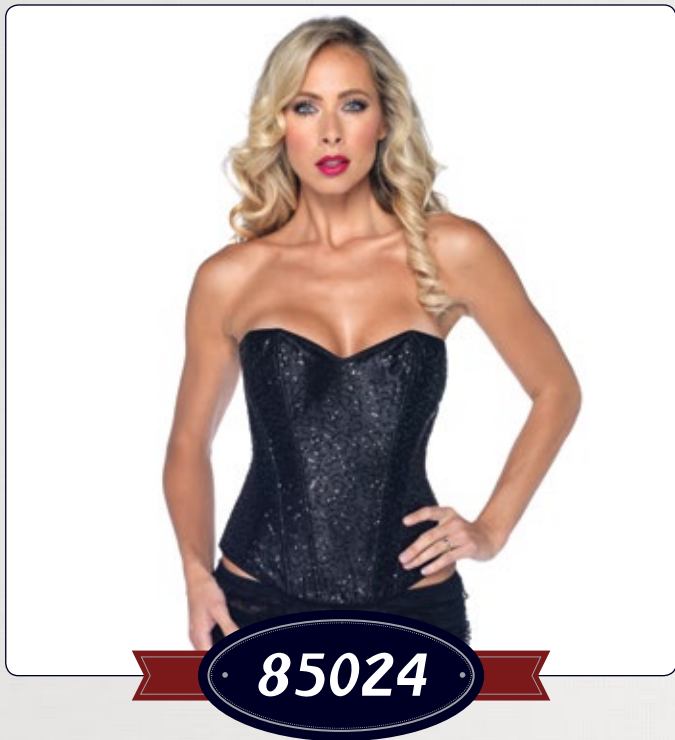

85024

Sequin Bustier, with support boning and hook & eye back.

Color: Black.

Size: S, M, L.

S

M

L