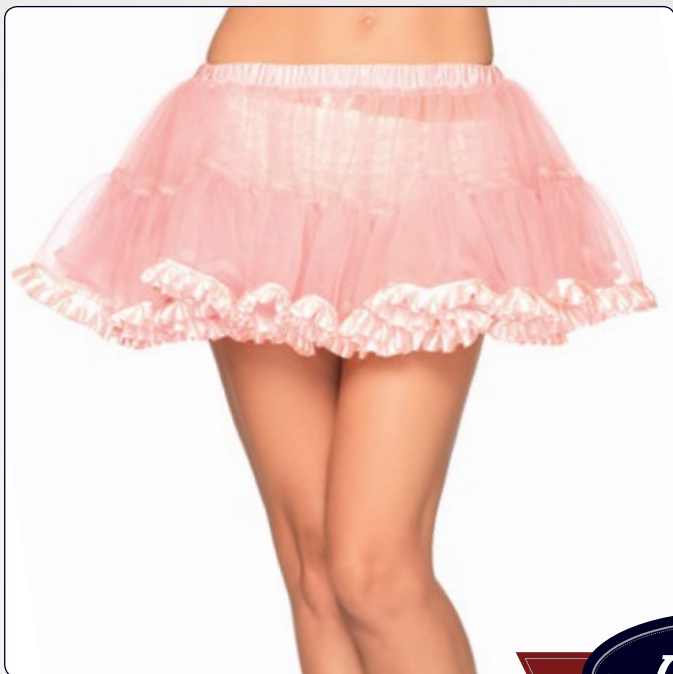

A1700

Petticoat with pleated satin trim.
Color: Black, White, Red, Pink.
One size.

BLACK

WHITE

RED

PINK