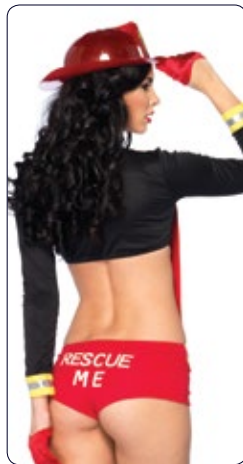

Color: Black.
Size: S, M, L.

S

M

L

A1513

Fireman hat.
Color: Red/Yellow.
One size.

 5027 Bandit

53210