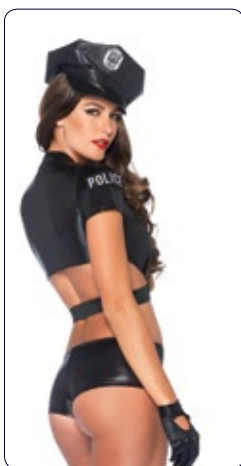

Color: Black.

Size: S, M.

S

M

2663

Claw motorcycle gloves.

Color: Black.

One size.