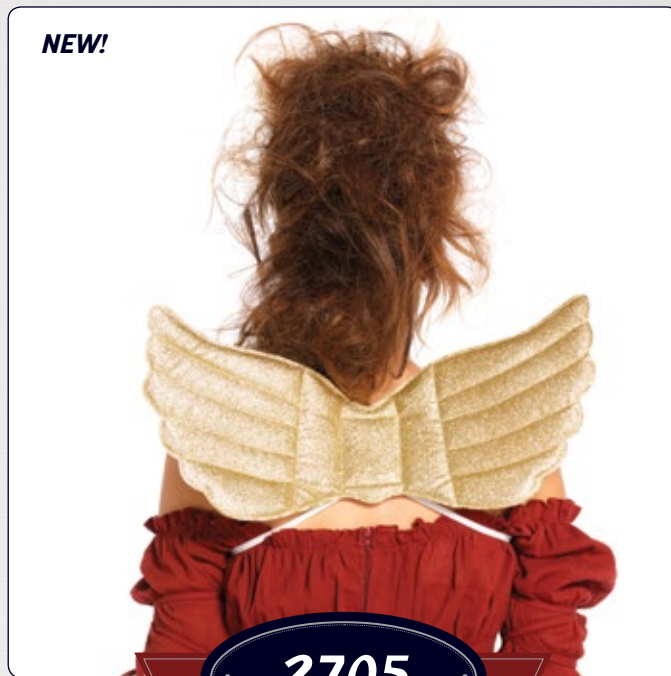

OS

A1075

Flamingo crop.
Color: Pink.
One size.

OS

2705

Mystical golden wings.
Color: Gold.
One size.

OS

A2681

Daisy wings.
Color: Yellow.
One size

OS

A1960

Fantasy rainbow fairy wings.
Color: Multi.
One size

OS

A1964

Strapless butterfly wings.
Color: Black.
One size.

OS