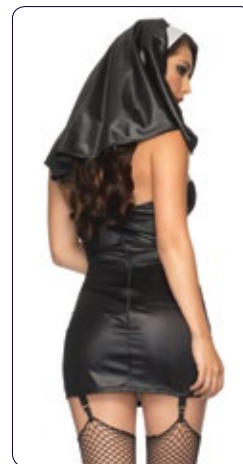

83618

3 PC. Saintry Sinner, includes garter dress with clear straps and lace up front, neck piece and head piece.

Color: Black.

Size: XS, SM, ML.

XS

SM

ML