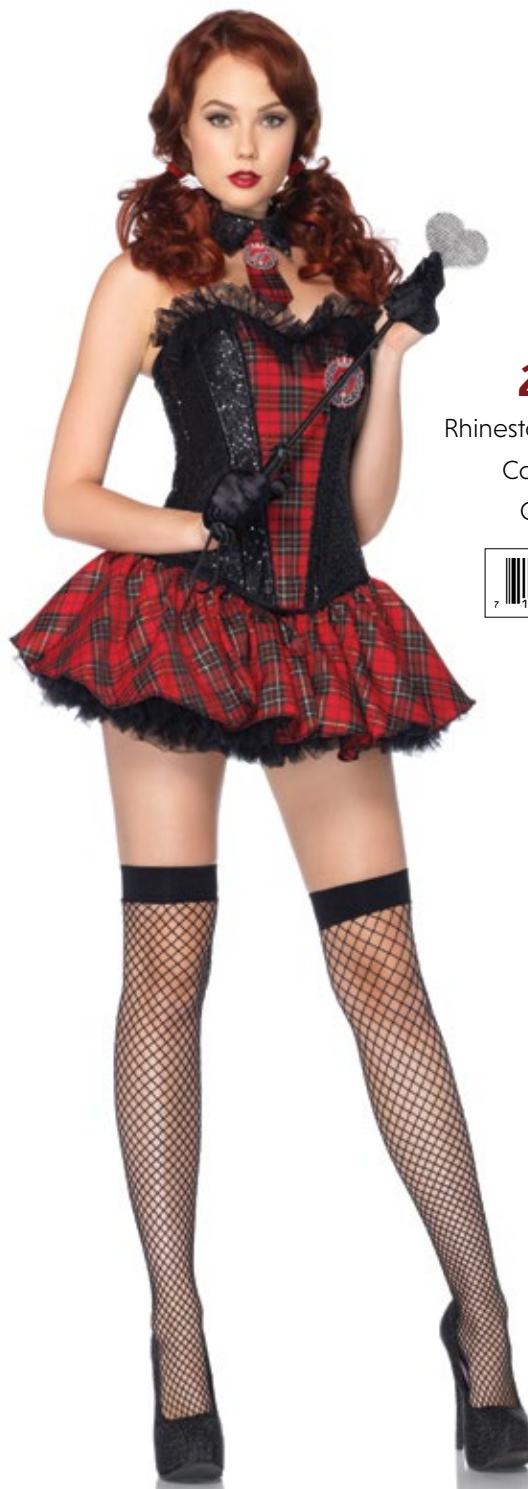

2633

Rhinestone heart crop.

Color: Black.

One size.

85091

3 PC. Academy Cutie, includes ruffle trimmed sequin corset with school crest appliqué, lurex woven plaid skirt, and matching neck piece.

Color: Red.

Size: S, M, L.