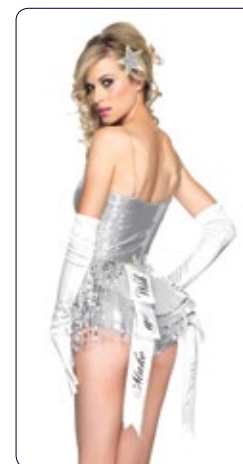

Size: SM, ML, XL.

SM

ML

XL

16B

Extra long satin gloves.

Color: Shown in white.

One size.