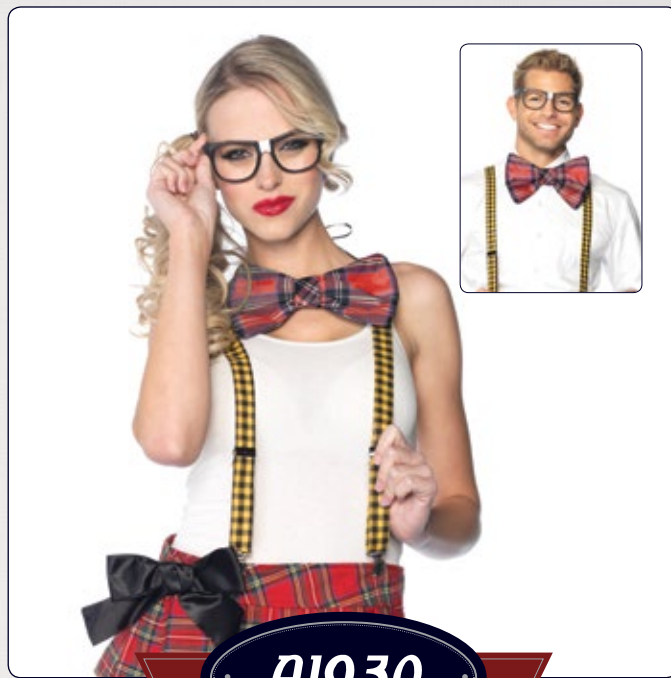

A1930

3 PC. Nerd Kit, includes suspenders, bow tie, and glasses.
Color: Multi.
One size.