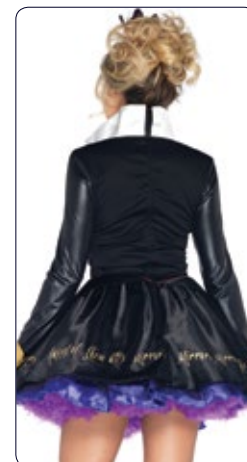

Size: SM, ML.

2063

Mini glitter top hat with veil.

Color: Shown in black.

One size.

83409

2 PC. Pretty Playing Card, includes peasant top dress with corset waist and neck piece.

Color: Black/Red.