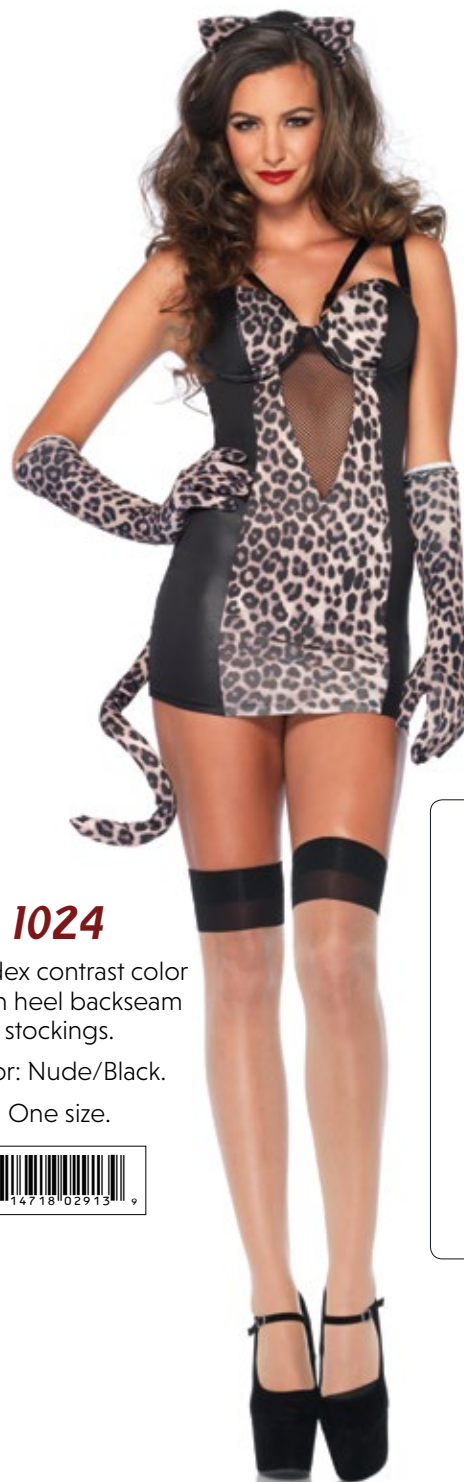

Size: S, M, L.

85028

5 PC. Black Cat Babe, includes ruffle trimmed sequin corset, tutu skirt, tail, bell choker, and sequin ear headband.

Color: Black.

Size: S, M, L.

S

M

L