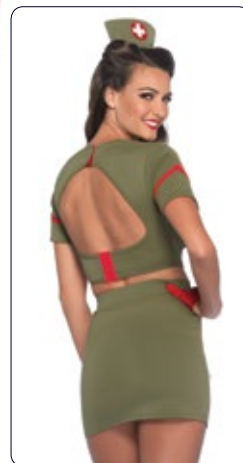

Color: White/Red.

Size: S, M, L.

S

M

L

NEW!

85198

3 PC. Army Nurse Anna, includes spandex underwire bra top with attached keyhole shrug, high waist skirt with attached apron, and matching headband.