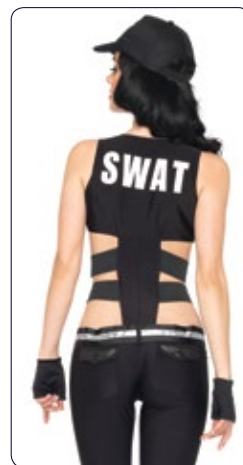

 5027 Bandit

83850

4 PC. Sultry SWAT Officer, includes tank dress with buckle accents, fingerless gloves, arm band, and garter.

Color: Black.

Size: XS, SM, ML.

XS

SM

ML