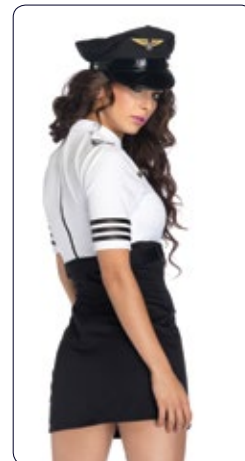

AI500

Inflatable fire extinguisher.
Color: Red/Blue.
One size.