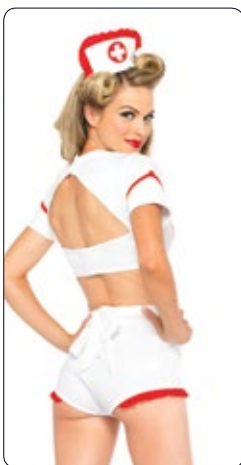

NEW!

85197

3 PC. First Aid Flirt, includes underwire spandex bra top with attached keyhole shrug, high waist shorts with attached apron, and matching headband.

Color: White/Red.

Size: S, M, L.

S

M

L