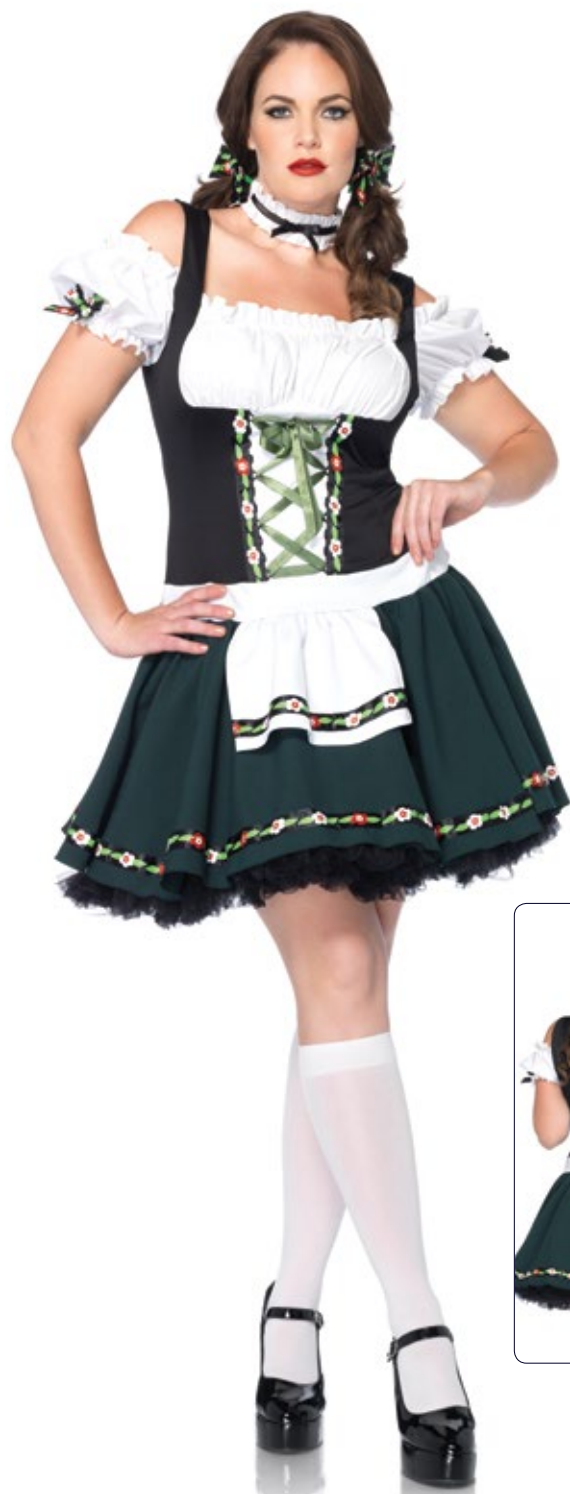

Color: Blue/Red.
Size: 1X/2X, 3X/4X.

1X/2X

3X/4X

83311X

Gretchen, features peasant top dress with satin ribbon trim.
 Color: Brown/Green.
 Size: 1X/2X, 3X/4X.

1X/2X

3X/4X

85099X