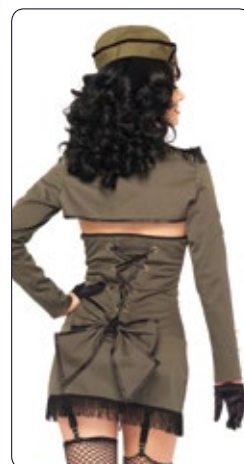

Size: S, M, L.

S

M

L

 5023 Millitia

83955

5 PC. Pin Up Army Girl, includes fringe trimmed underwire garter dress with star accents and lace up back, attached oversized back bow, epaulette shrug, detachable clear straps, tie, and matching hat.