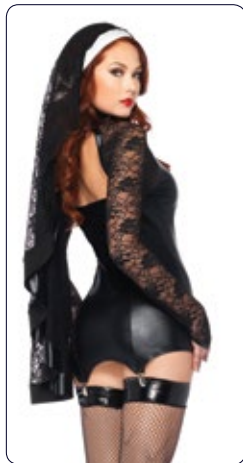

83441

5 PC. Charming Chambermaid Costume, includes dress, clear straps, puffed sleeves, choker, and headband.

Color: Black/White.

Size: S, M, L.

S

M

L

NEW!