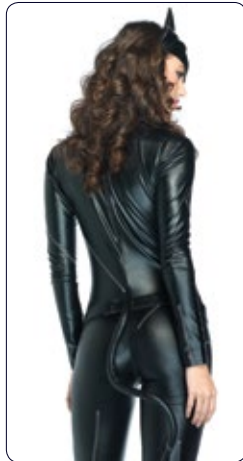

S

M

L

 5027 Bandit

83767

3 PC. Feline Femme Fatale, includes keyhole catsuit with stitching detail and attached tail, belt, and matching ear headband.

Color: Black.

Size: S, M, L.