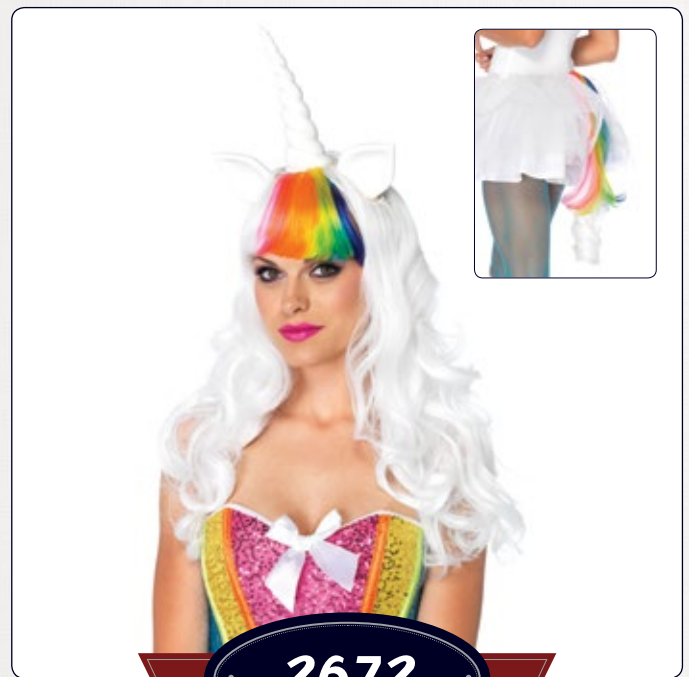

2 PC. Unicorn kit, includes long wavy unicorn wig with adjustable elastic strap and matching rainbow tail.

Color: Multi. One size.

OS