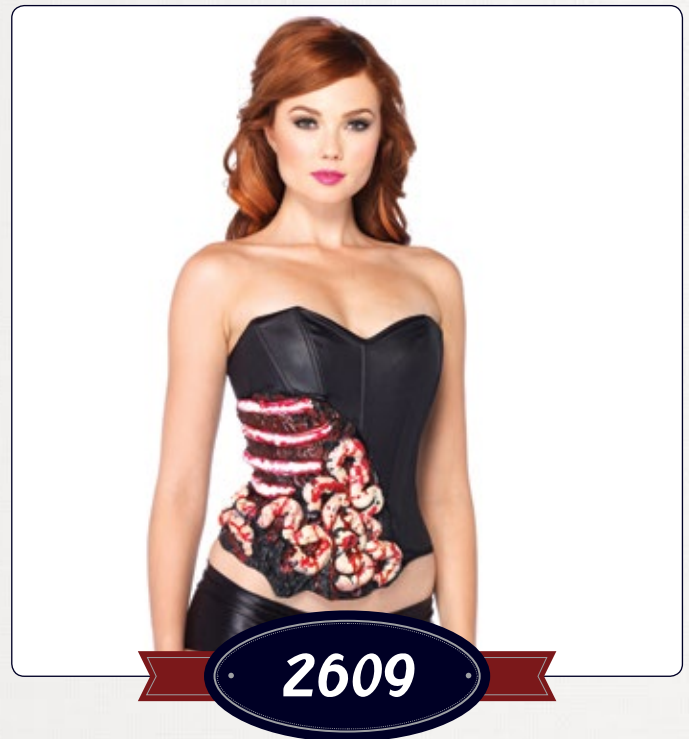

2609

Blood and Guts bustier with support boning.

Color: Black.

Size: S, M, L.

S

M

L