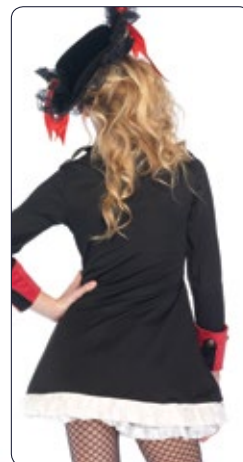

J49081

4 PC. Darling Jester, includes dress with sequin heart accents, mismatched arm warmers and leg warmers, and crown headband.

Color: Black/Purple.

Size: SM, ML.

SM

ML

J48045

Pretty Pirate Captain, features waistcoat dress with lace under skirt and decorative button accents.