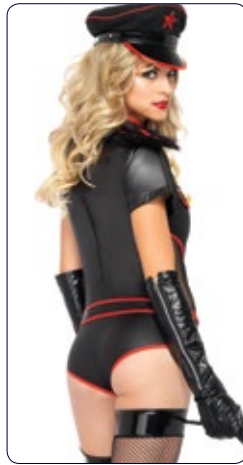

2 PC. Goin' Commando, includes zipper front spandex romper and body harness.

Color: Camo.

Size: S, M, L.

S

M

L

A1907

General hat.
Color: Black.
One size.