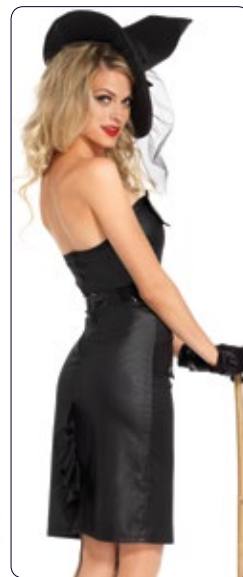

NEW!

85238

3 PC. Bewitching Witch, includes vintage inspired dress with organza and velvet collared bodice, wide belt, and matching hat.

Color: Black.

Size: S, M, L.

S

M

L

NEW!

85239

4 PC. Vintage Witch, includes pencil skirt dress with sequin bodice accent and ruffle fin back slit, sequin belt, sequin buckle glove, and matching hat with sheer veil.

Color: Black.

Size: S, M, L.

S

M

L