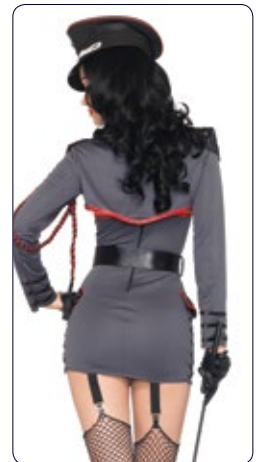

2 PC. Goin' Commando, includes zipper front spandex romper and body harness.

Color: Camo.

Size: S, M, L.

S

M

L

A1907

General hat.
Color: Black.
One size.