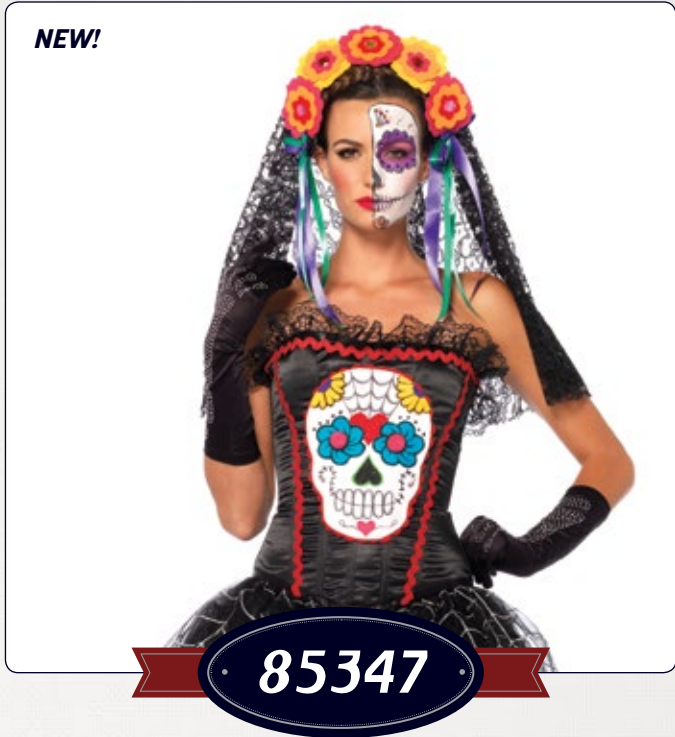

L

Sugar skull bustier.
Color: Black.
Size: S, M, L.

Warrior armor bustier with stud accents.
Color: Brown.
Size: S, M, L.

Pleated lame skirt.
Color: Black.
Size: S, M, L.

Wet look petticoat skirt.
Color: Black.
One size.