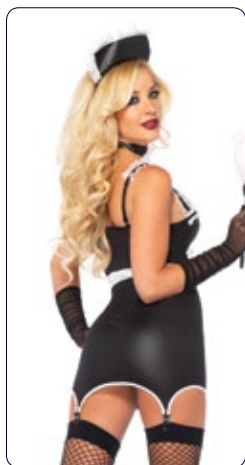

Color: Black.

One size.

85040

3 PC. Mistress Maid, includes apron dress with cage skirt, collar choker, and matching headband.

Color: Black/White.

Size: SM, ML.

SM

ML