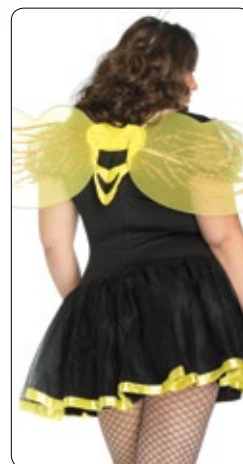

83951X

83645X

2 PC. Tux & Tails Bunny, includes halter tuxedo dress with attached tail and matching ear headband.

Color: Black/White.

Size: 1X/2X.

3 PC. Daisy Bee, includes ribbon trimmed tutu dress, wings and antennae headband.

Color: Black/Yellow.

Size: 1X/2X, 3X/4X.

1X/2X

1X/2X

3X/4X