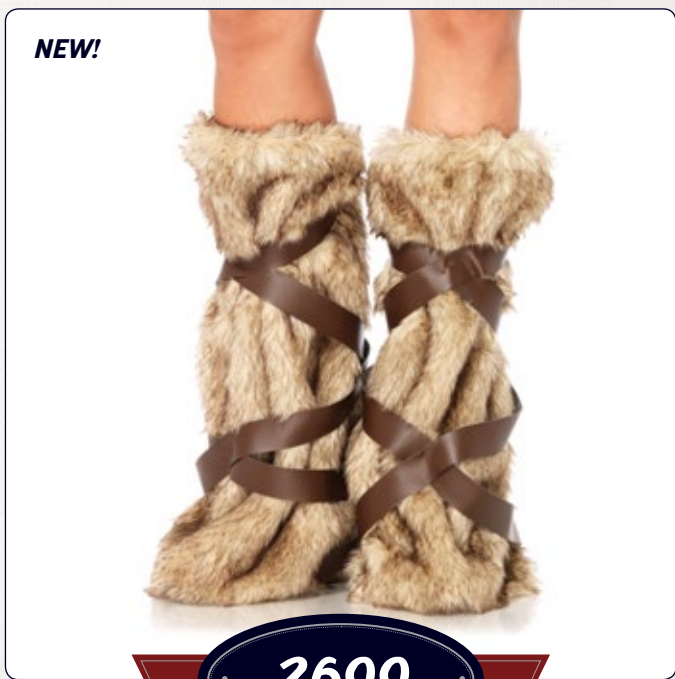

OS

A1927

Strapless woodland fairy wings.
Color: Purple/Green.
One size.

2069

Iridescent pixie wings.
Color: White.
One size.

2699

Warrior fur leg warmers with faux leather wrap detail.
Color: Brown.
One size.