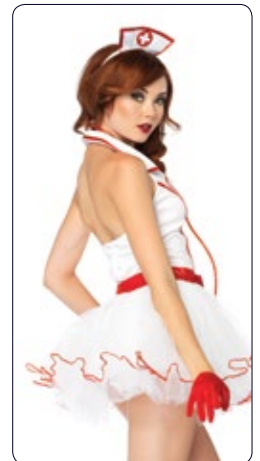

85199

2 PC. Vital Sign Vixen, includes zipper front garter dress with sequin panel accent and matching headband.

Color: Red/White.
Size: XS, SM, ML.

XS

SM

ML

85111

3 PC. Ravishing RN, includes zipper front petticoat dress, attached heart waist sash, and matching headband.