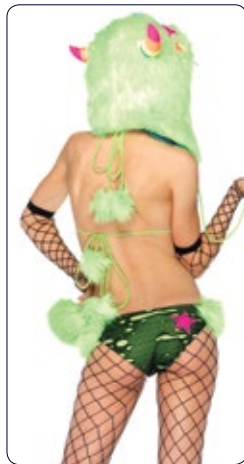

83922

2 PC. Fuzzy Frankie, includes dress with multi-colored tiered skirt and button-on matching furry monster hood.

Color: Teal/Purple.
Size: XS, SM, ML.

XS

SM

ML

S

M