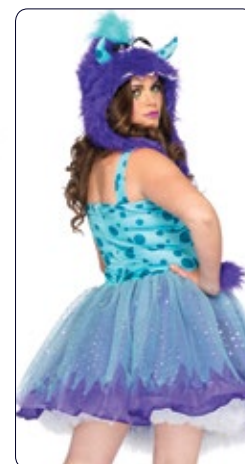

83959X

2 PC. Polka Dotty, includes dotted dress with foil sequin skirt and matching furry monster hood.

Color: Aqua/Purple.
Size: 1X/2X, 3X/4X.