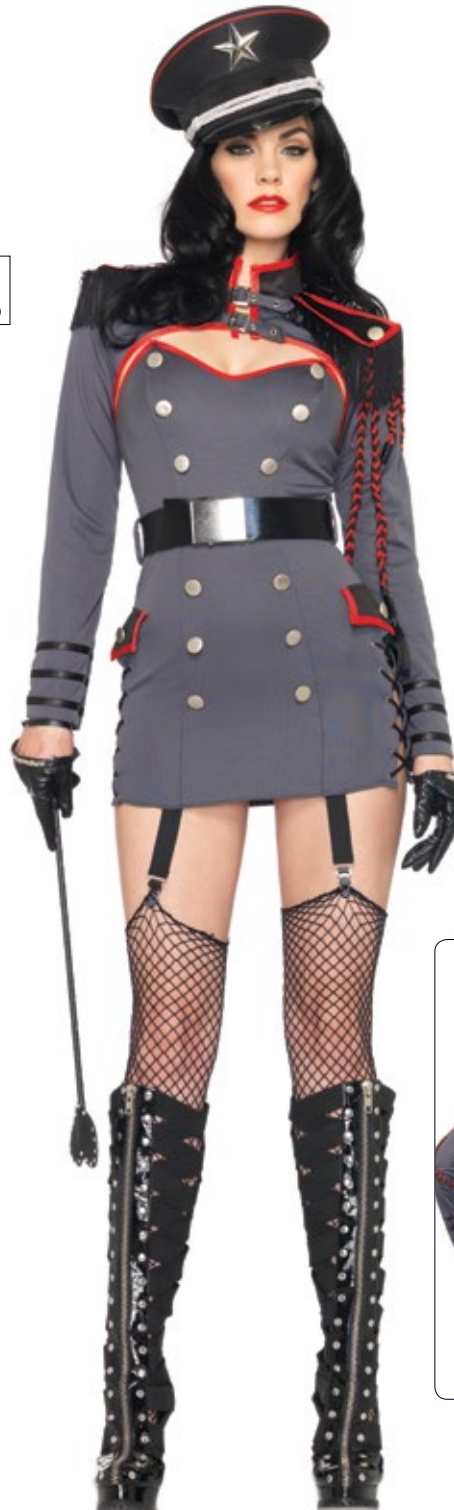

2 PC. Goin' Commando, includes zipper front spandex romper and body harness.

Color: Camo.

Size: S, M, L.

S

M

L

A1907

General hat.
Color: Black.
One size.