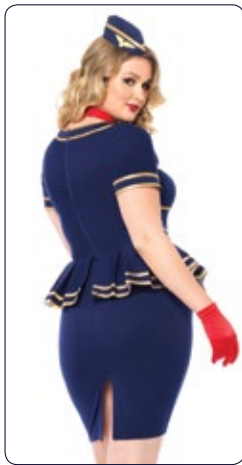

3 PC. Naughty Night Nurse, includes zipper front dress, belt, and matching headband.

Color: Black.

Size: 1X/2X, 3X/4X.

1X/2X

3X/4X

NEW!

85332X

3 PC. Friendly Skies Flight Attendant, includes peplum dress with attached belt, neck scarf, and hat.