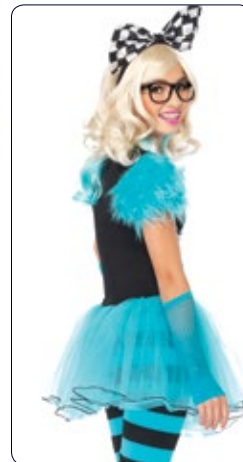

J48018

2 PC. Gypsy Princess, includes peasant top dress with coin trimmed waist sash and matching head scarf.

Color: Blue/Purple/White.

Size: SM, ML.

NEW!
J49068

4 PC. Hipster Alice, includes sequin trimmed petticoat dress with fur sleeves, capri leggings, faux frames, and oversized headband.

Color: Black/Teal.

Size: SM, ML.

2024

Triangle net fingerless gloves.

Color: Neon Blue.

One size.