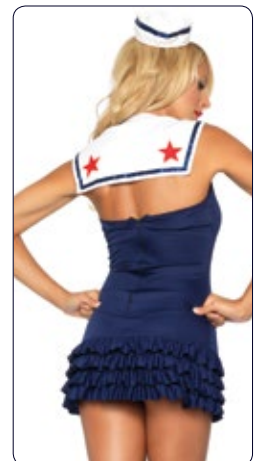

83647

2 PC. Sweetheart Sailor, includes ruffle bottom dress with anchor charm and matching mini sailor hat.

Color: Blue.

Size: XS, SM, ML.

XS

SM

ML