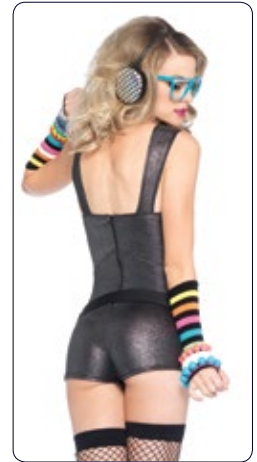

3 PC. D.J. Darling, includes cut out romper with disco ball bodice, faux headphones, and turntable fanny pack.

Color: Silver.

Size: S, M, L.

S

M

L

NEW!

85250