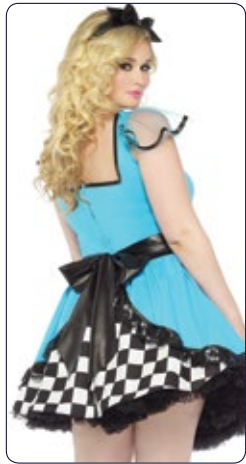

Size: 1X/2X, 3X/4X.

1X/2X

3X/4X

NEW!

85355X

2 PC. Storybook Alice, includes apron dress with checkered back accent and bow headband.

Color: Teal/White
Size: 1X/2X, 3X/4X.

7100Q