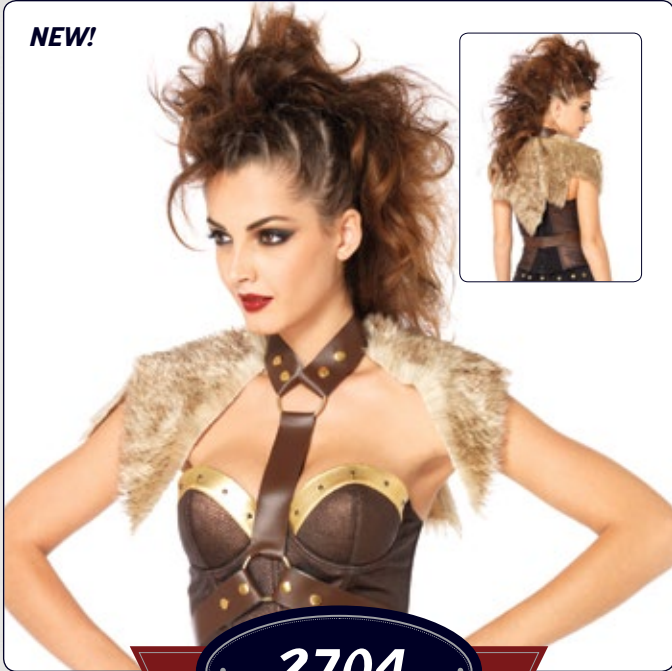

NEW!

2704

Fur pelt faux leather body harness.
Color: Brown.
Size: SM, ML.

SM

ML

2626

Faux leather 54" braided whip with rhinestone look handle accent.
Color: Black. One size.

OS

2615

Faux leather 54" braided devil tail whip.
Color: Red.
One size.

OS

2633

Rhinestone heart crop.
Color: Black.
One size.

OS