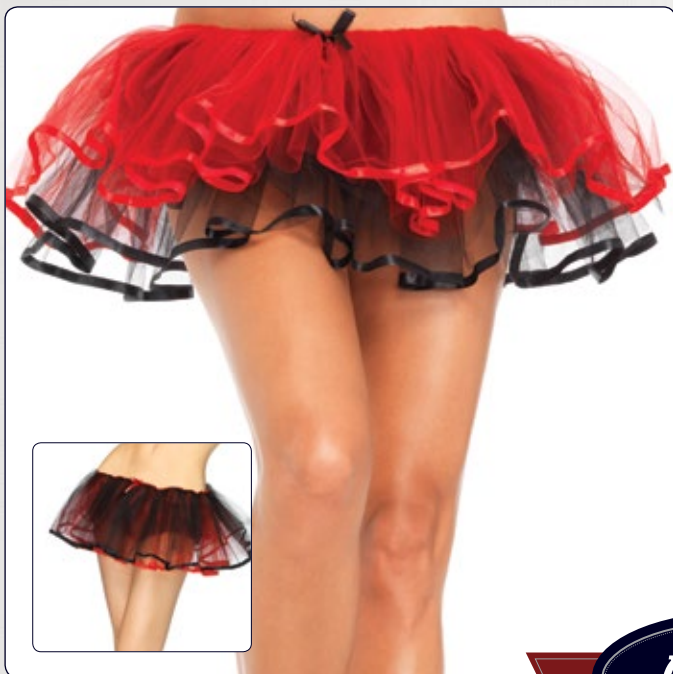

FUCHSIA

A1699

Reversible ribbon trimmed tutu.
 Color: Black/Red, Black/Blue.
 One size.

BLACK/RED

BLACK/BLUE

A2013

Tulle tutu bustle with multicolor sequin belt.

Color: Blue.
One size