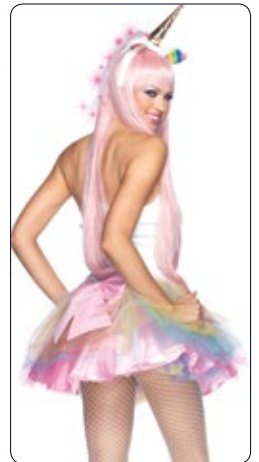

Color: Black/White.
Size: XS, SM, ML.

XS

SM

ML

**LED
LIGHTS**

5004 Babydoll

85010

3 PC. Fantasy Unicorn, includes tutu dress, detachable clear straps, and LED light up plush rainbow horn headband.