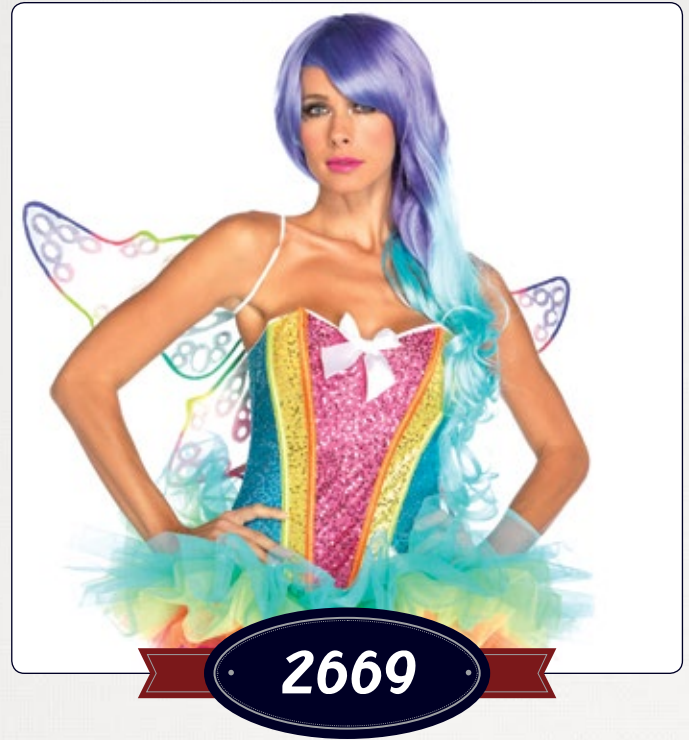

Size: S, M, L.

S

M

L

2669

Rainbow sequin bustier with support boning.

Color: Multi.

Size: S, M, L.