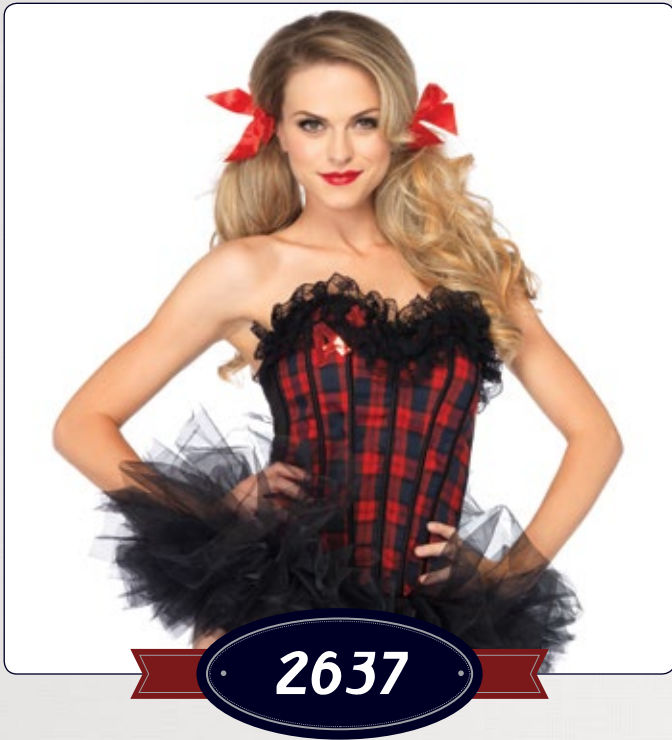

Color: Black.

Size: S, M, L.

S

M

L

2637

Easy A plaid school girl bustier with lace ruffle trim.

Color: Red.