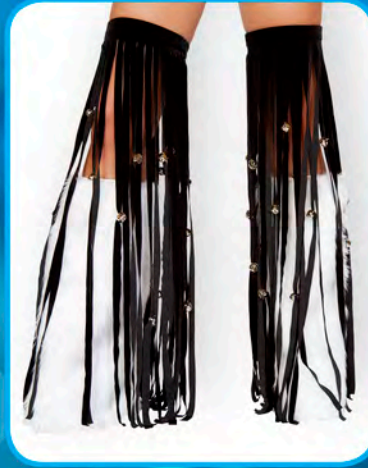

#442 Candy Cane Deluxe Santa Hat
Stretch Metallic/Faux Fur. One Size. Made in USA.

#446 Black/White Deluxe Santa Hat
Stretch Velvet/Faux Fur. One Size. Made in USA.

#1040 Jingle Bell Hair Strings

Available in Red and Black.
Stretch Velvet. One Size. Made in USA.

#1038 Jingle Bell Fringe Leggings

Available in Red and Black.
Stretch Velvet. One Size. Made in USA.

#1039 Jingle Bell Boot Toppers

Available in Black and White.
Faux Fur. One Size. Made in USA.

#1029 Candy Cane Pom Pom Legwarmers

Stretch Metallic/Faux Fur. One Size. Made in USA.

#1025 Snowman Pom Pom Legwarmers

Stretch Metallic/Faux Fur. One Size. Made in USA.

#8021 Pom Pom Legwarmers

Stretch Velvet/Faux Fur. One Size. Made in USA.