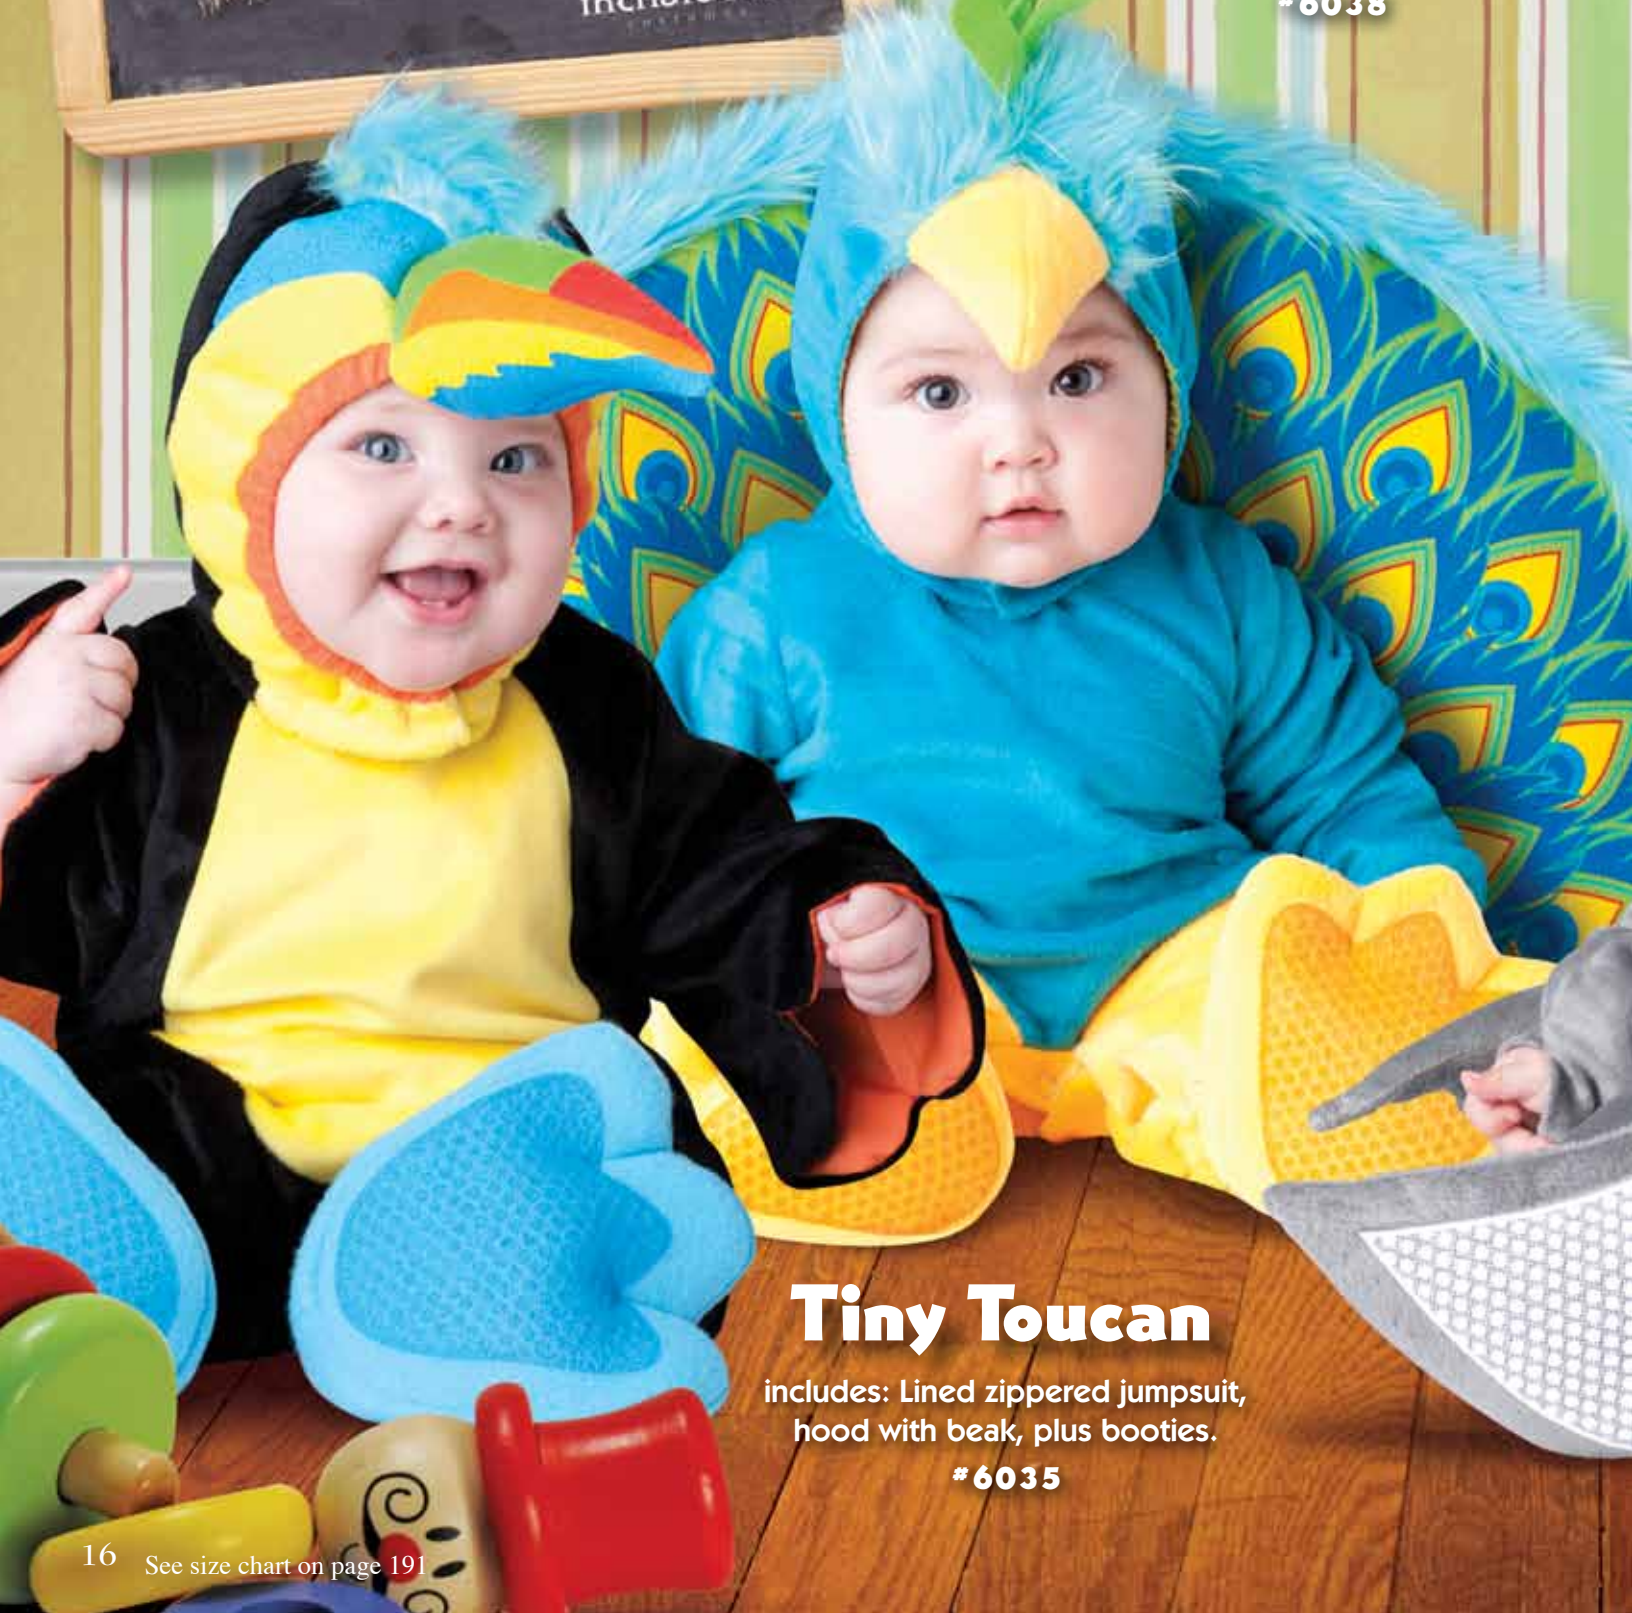

Lil' Characters

Sizes: 0-6 mos, 6-12 mos,
12-18 mos + 18 mos-2T

All infant styles have snap leg
closures for easy diaper change
and include slip-on booties with
skid resistant bottoms.
(Booties are for indoor use only)

incharacter
THE ORIGINAL

Precious Peacock

includes: Lined zippered
jumpsuit with detachable
tail, hood with beak,
plus booties.

#6038

Tiny Toucan

includes: Lined zippered jumpsuit,
hood with beak, plus booties.

#6035