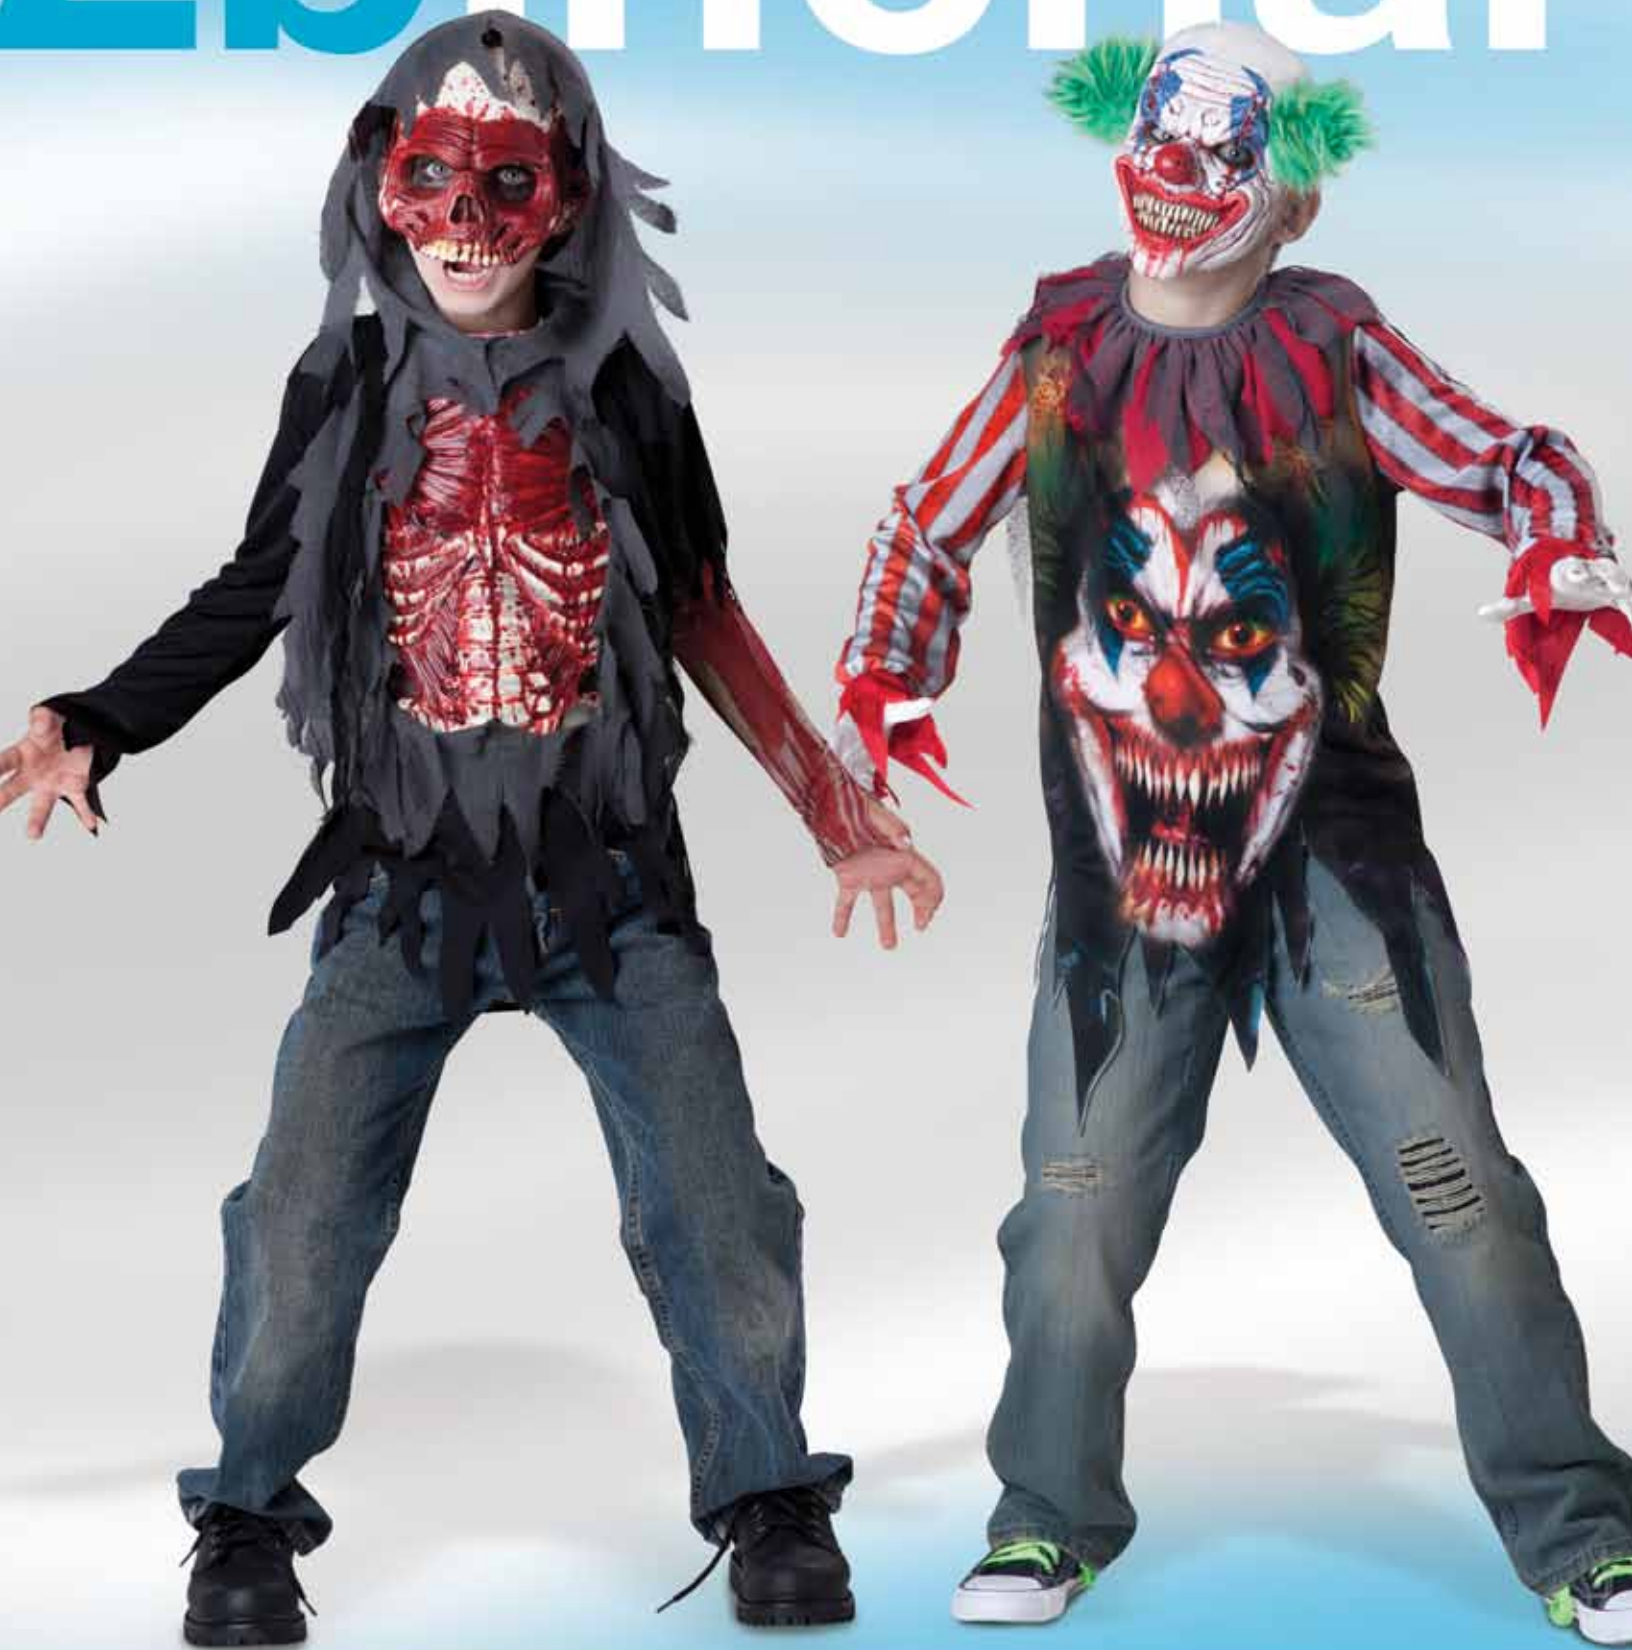

2b inchar

Skinned Alive #17043

Includes: Shirt, hooded poncho with attached sculpted chest, printed mesh sleeve, sculpted mask and scarf.

Sizes: 6, 8, 10 & 12

Big Top Terror #17045

Includes: Shirt with clown print, collar and sculpted mask with plush hair.

(Gloves not included)

Sizes: 6, 8, 10 & 12