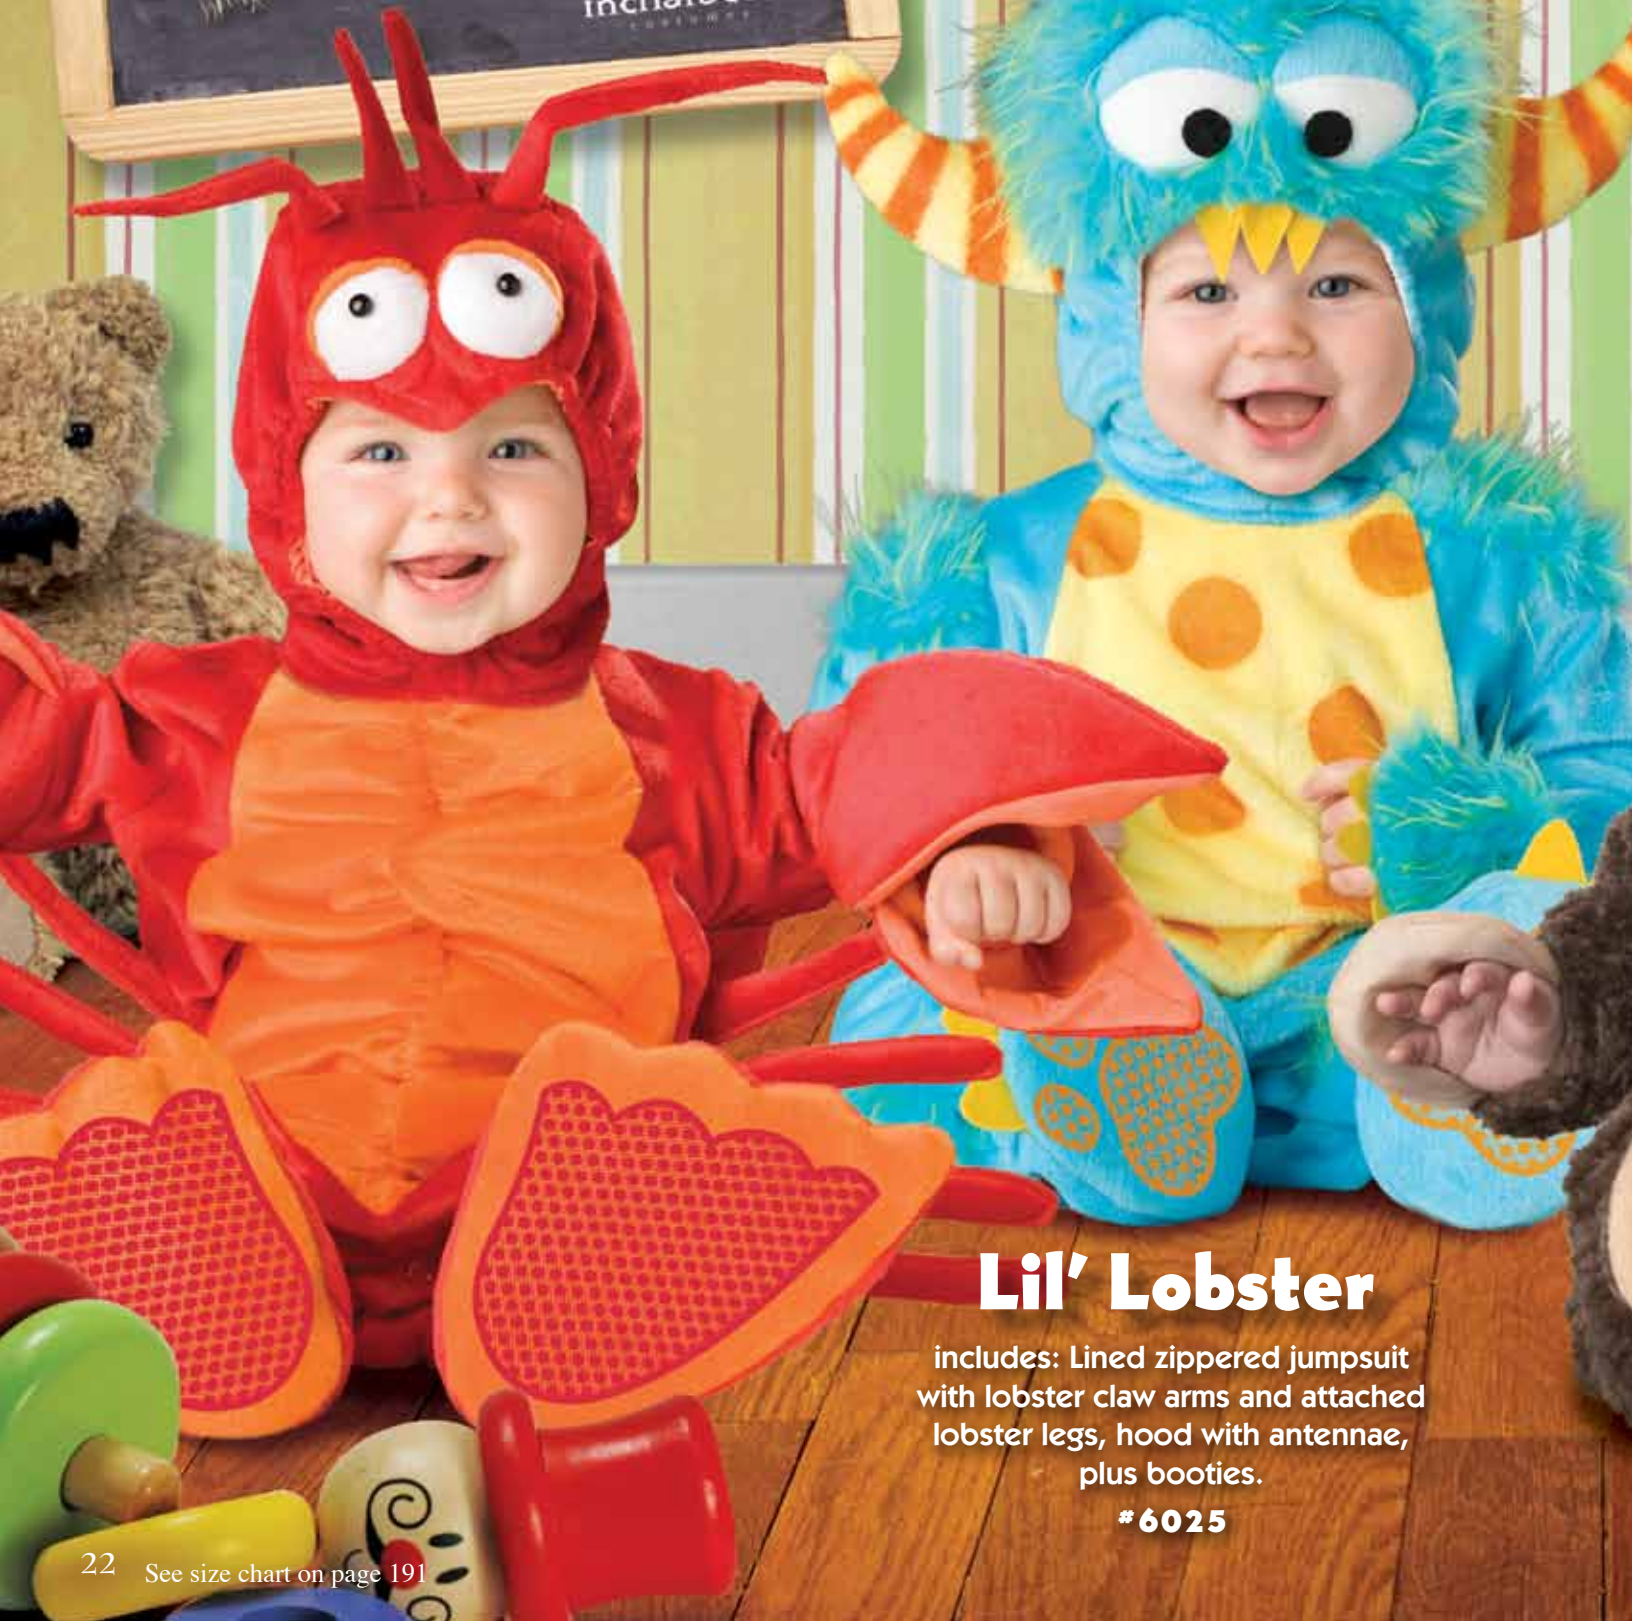

# Lil' Characters

Sizes: 0-6 mos, 6-12 mos,  
12-18 mos + 18 mos-2T

All infant styles have snap leg  
closures for easy diaper change  
and include slip-on booties with  
skid resistant bottoms.

(Booties are for indoor use only)

## Lil' Monster

includes: Lined zippered jumpsuit  
with fur accents, hood with  
horns, plus booties.

#6024

## Lil' Lobster

includes: Lined zippered jumpsuit  
with lobster claw arms and attached  
lobster legs, hood with antennae,  
plus booties.

#6025