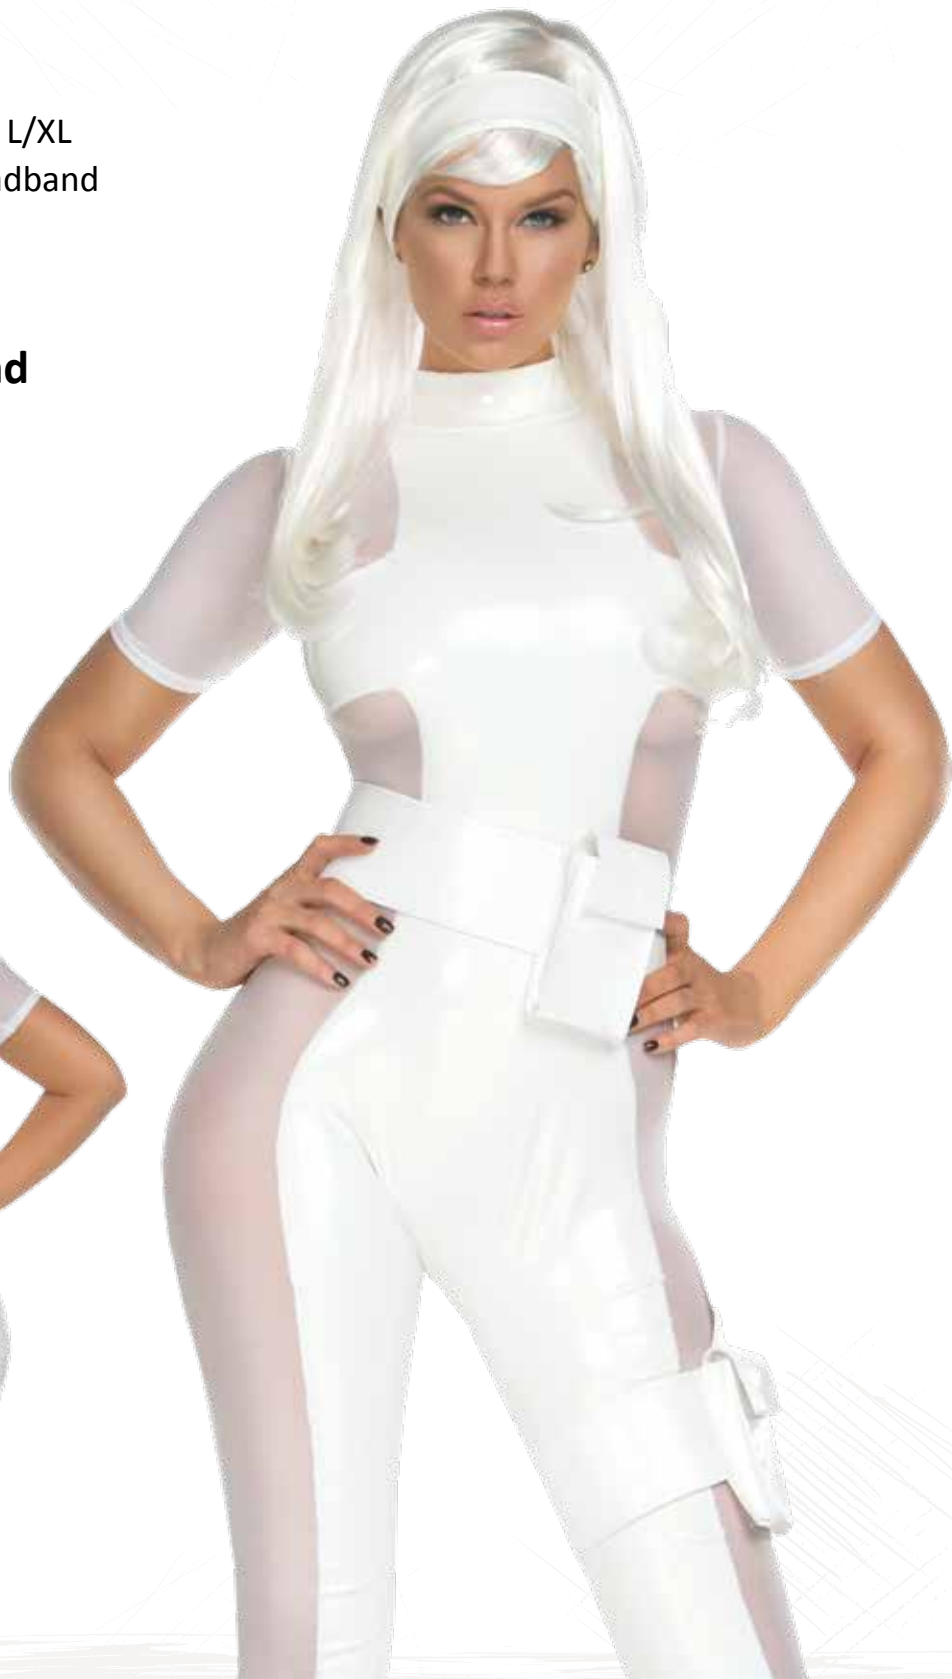

554631

Thunderous

Sizes: XS/S | S/M | M/L | L/XL

Includes: Catsuit and Headband

Color: White

994200

**Vinyl Utility Belt and
Garter Set**

Sizes: O/S

Color: White